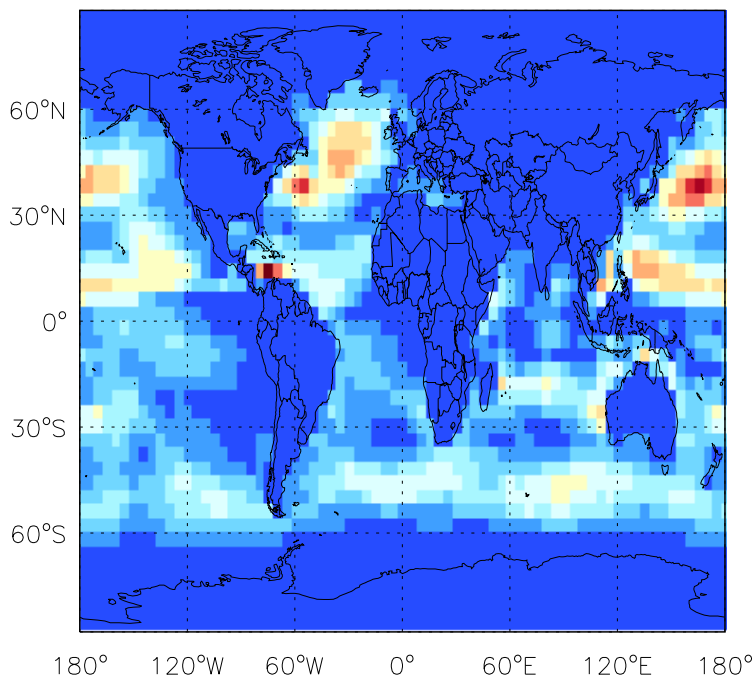

GEOS-Chem Emission Maps

v11-01b-Run0

Accum-mode sea salt emissions for Jan

v11-01d-Run1

Accum-mode sea salt emissions for Jan

v11-01f-geosp-Run0

Accum-mode sea salt emissions for Jan

GEOS-Chem Emission Maps

v11-01b-Run0

Coarse-mode sea salt emissions for Jan

v11-01d-Run1

Coarse-mode sea salt emissions for Jan

v11-01f-geosp-Run0

Coarse-mode sea salt emissions for Jan