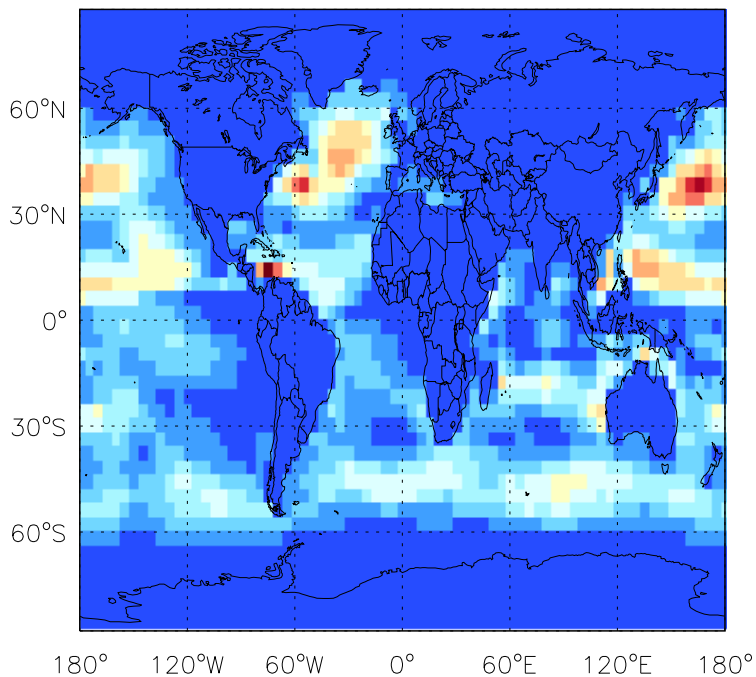

GEOS-Chem Emission Maps

v11-01b-Run0

Accum-mode sea salt emissions for Jan

v11-01d-Run1

Accum-mode sea salt emissions for Jan

v11-01f-geosp-Run0

Accum-mode sea salt emissions for Jan

GEOS-Chem Emission Maps

v11-01b-Run0

Coarse-mode sea salt emissions for Jan

v11-01d-Run1

Coarse-mode sea salt emissions for Jan

v11-01f-geosp-Run0

Coarse-mode sea salt emissions for Jan