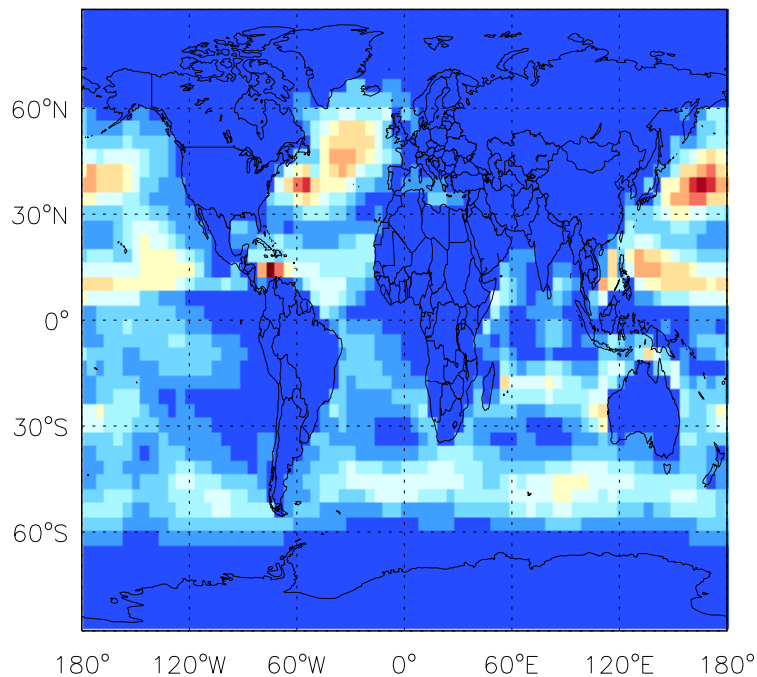

GEOS-Chem Emission Maps

v11-01b-Run0

Accum-mode sea salt emissions for Jan

v11-01d-Run1

Accum-mode sea salt emissions for Jan

v11-01f-geosp-Run0

Accum-mode sea salt emissions for Jan

GEOS-Chem Emission Maps

v11-01b-Run0

Coarse-mode sea salt emissions for Jan

v11-01d-Run1

Coarse-mode sea salt emissions for Jan

v11-01f-geosp-Run0

Coarse-mode sea salt emissions for Jan