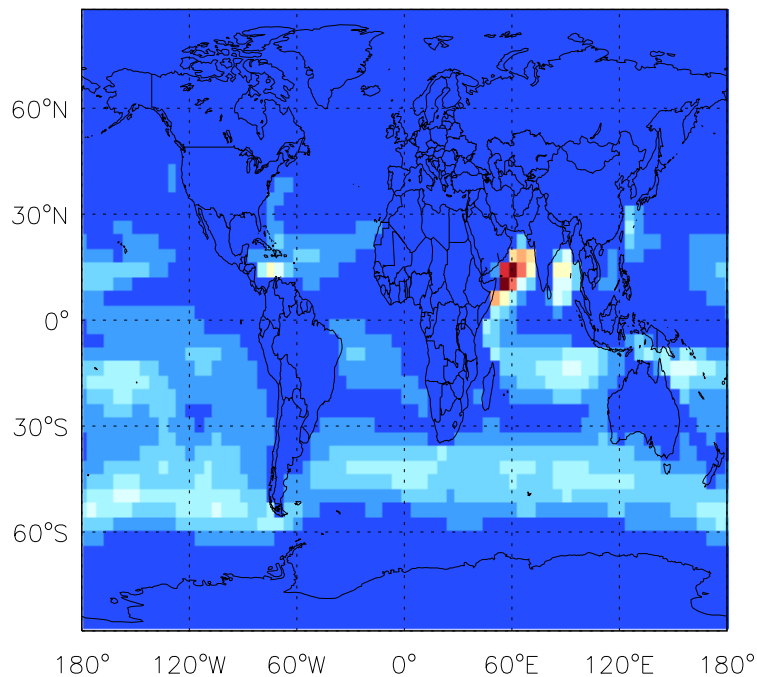

# GEOS-Chem Emission Maps

v11-01b-Run0

Accum-mode sea salt emissions for Jul

v11-01d-Run1

Accum-mode sea salt emissions for Jul

v11-01f-geosfp-Run0

Accum-mode sea salt emissions for Jul

GEOS-Chem Emission Maps

v11-01b-Run0

Coarse-mode sea salt emissions for Jul

v11-01d-Run1

Coarse-mode sea salt emissions for Jul

v11-01f-geosfp-Run0

Coarse-mode sea salt emissions for Jul