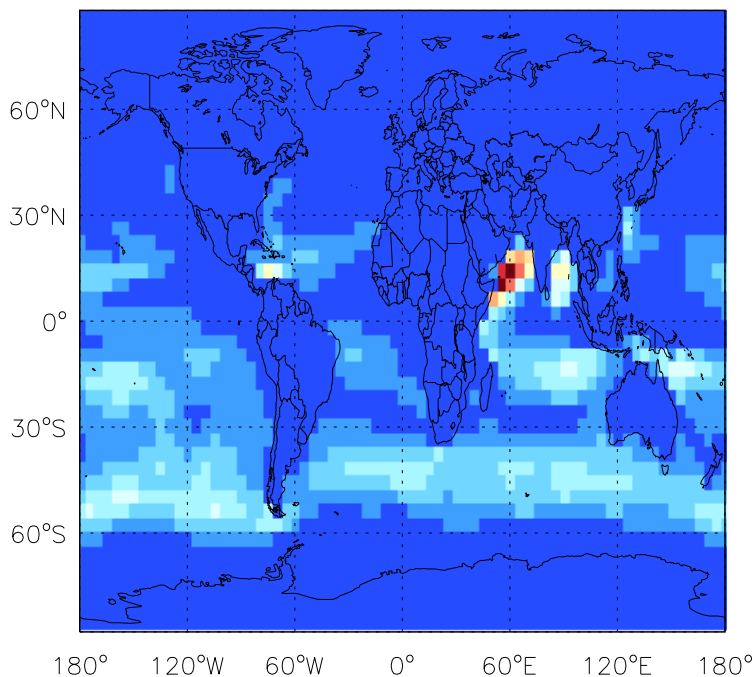

# GEOS-Chem Emission Maps

v11-01b-Run0

Accum-mode sea salt emissions for Jul

v11-01d-Run1

Accum-mode sea salt emissions for Jul

v11-01f-geosfp-Run0

Accum-mode sea salt emissions for Jul

GEOS-Chem Emission Maps

v11-01b-Run0

Coarse-mode sea salt emissions for Jul

v11-01d-Run1

Coarse-mode sea salt emissions for Jul

v11-01f-geosfp-Run0

Coarse-mode sea salt emissions for Jul