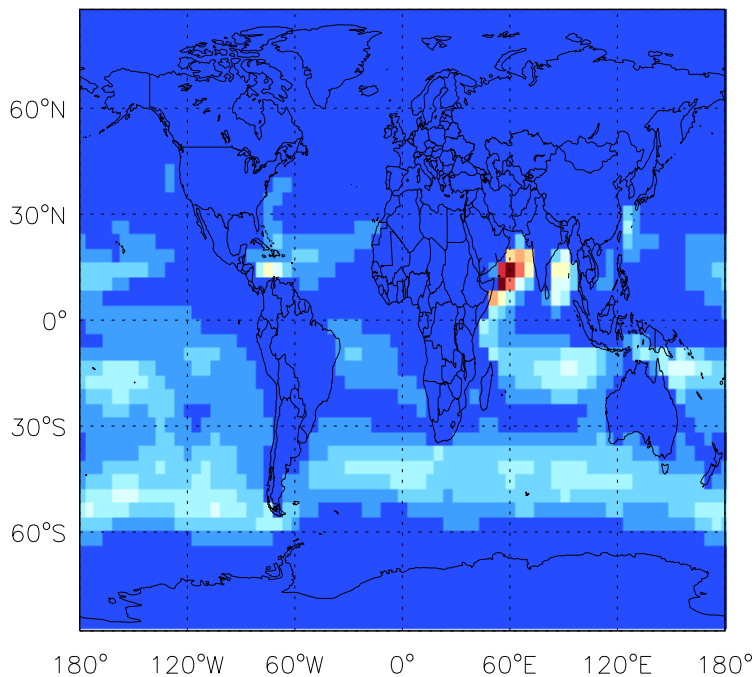

# GEOS-Chem Emission Maps

v11-01b-Run0

Accum-mode sea salt emissions for Jul

v11-01d-Run1

Accum-mode sea salt emissions for Jul

v11-01f-geosfp-Run0

Accum-mode sea salt emissions for Jul

GEOS-Chem Emission Maps

v11-01b-Run0

Coarse-mode sea salt emissions for Jul

v11-01d-Run1

Coarse-mode sea salt emissions for Jul

v11-01f-geosfp-Run0

Coarse-mode sea salt emissions for Jul