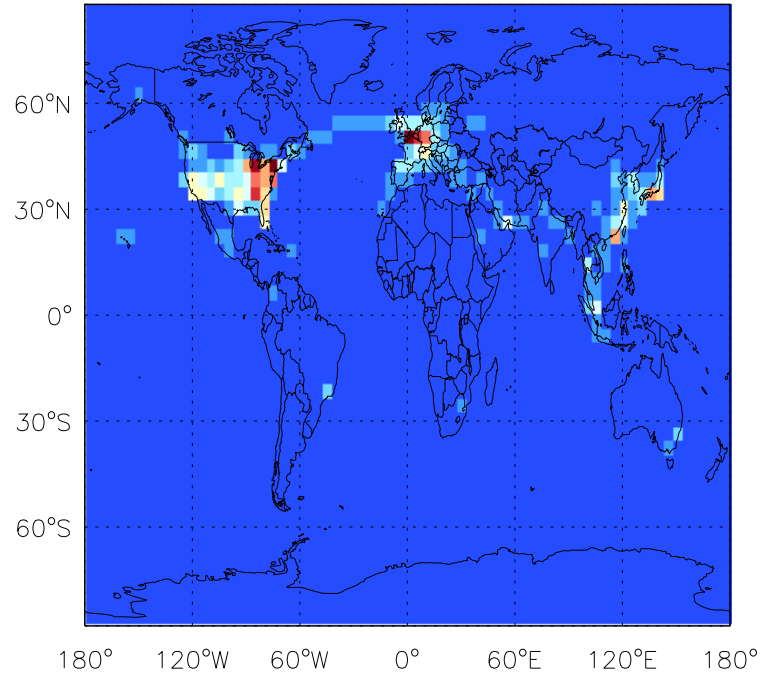

GEOS-Chem Emission Maps

v11-01b-Run0

S02 anthro+biouel emissions for Jan

0.00e+00 6.83e+07 1.37e+08kg S

v11-01d-Run1

S02 anthro+biouel emissions for Jan

0.00e+00 6.83e+07 1.37e+08kg S

v11-01f-geosp-Run0

S02 anthro+biouel emissions for Jan

0.00e+00 6.83e+07 1.37e+08kg S

GEOS-Chem Emission Maps

v11-01b-Run0

SO2 column aircraft emissions for Jan

v11-01d-Run1

SO2 column aircraft emissions for Jan

v11-01f-geosp-Run0

SO2 column aircraft emissions for Jan

GEOS-Chem Emission Maps

v11-01b-Run0

SO2 biomass emissions for Jan

v11-01d-Run1

SO2 biomass emissions for Jan

v11-01f-geosfp-Run0

SO2 biomass emissions for Jan