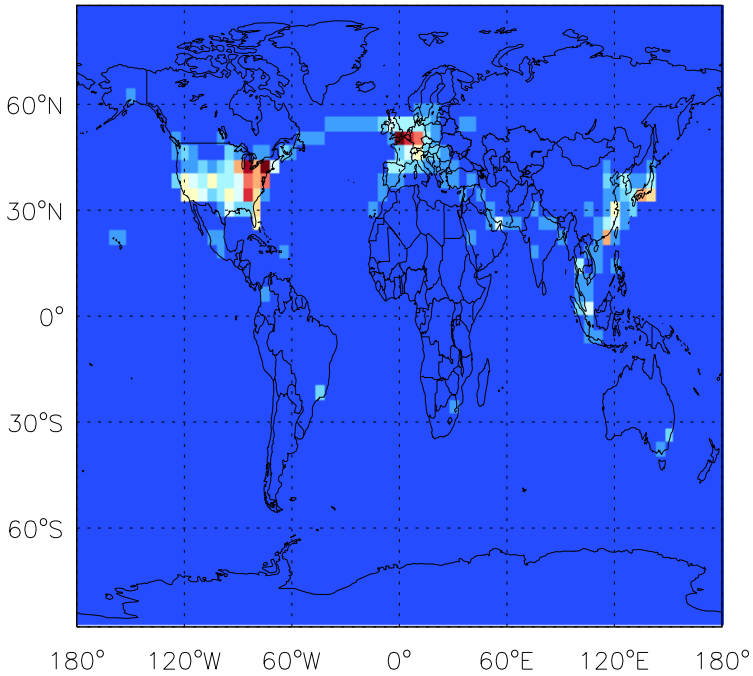

v11-01f-geosp-Run0

SO2 column aircraft emissions for Jan