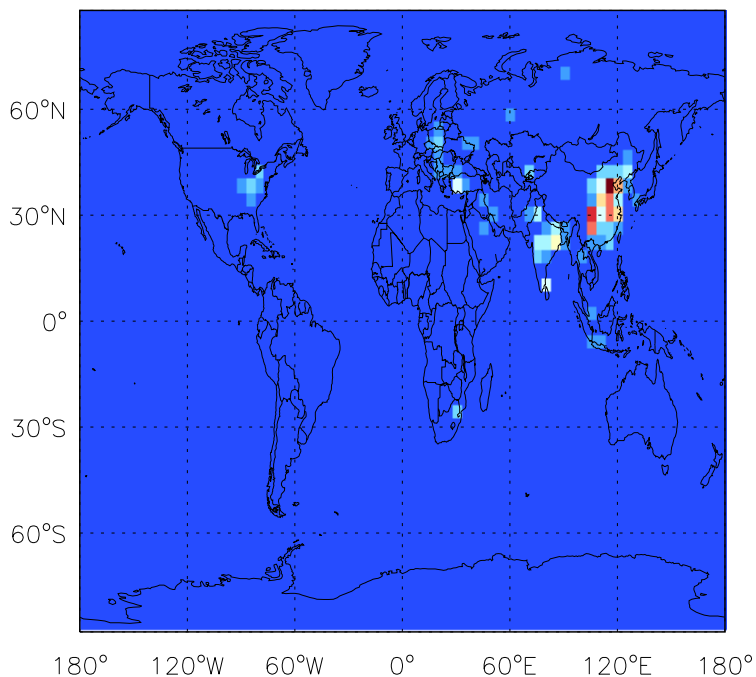

GEOS-Chem Emission Maps

v11-01b-Run0

S02 anthro+biouel emissions for Jan

0.00e+00 6.83e+07 1.37e+08kg S

v11-01d-Run1

S02 anthro+biouel emissions for Jan

0.00e+00 6.83e+07 1.37e+08kg S

v11-01f-geosp-Run0

S02 anthro+biouel emissions for Jan

0.00e+00 6.83e+07 1.37e+08kg S

GEOS-Chem Emission Maps

v11-01b-Run0

SO2 column aircraft emissions for Jan

v11-01d-Run1

SO2 column aircraft emissions for Jan

v11-01f-geosp-Run0