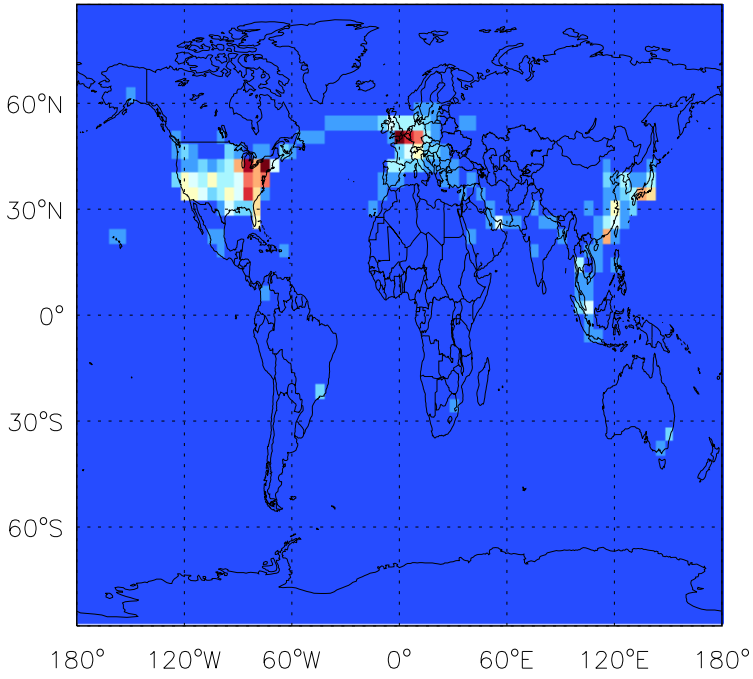

GEOS-Chem Emission Maps

v11-01b-Run0

S02 anthro+biouel emissions for Jan

0.00e+00 6.83e+07 1.37e+08kg S

v11-01d-Run1

S02 anthro+biouel emissions for Jan

0.00e+00 6.83e+07 1.37e+08kg S

v11-01f-geosp-Run0

S02 anthro+biouel emissions for Jan

0.00e+00 6.83e+07 1.37e+08kg S

GEOS-Chem Emission Maps

v11-01b-Run0

SO2 column aircraft emissions for Jan

v11-01d-Run1

SO2 column aircraft emissions for Jan

v11-01f-geosp-Run0

SO2 column aircraft emissions for Jan

GEOS-Chem Emission Maps

v11-01b-Run0

SO2 biomass emissions for Jan

v11-01d-Run1

SO2 biomass emissions for Jan

v11-01f-geosfp-Run0

SO2 biomass emissions for Jan