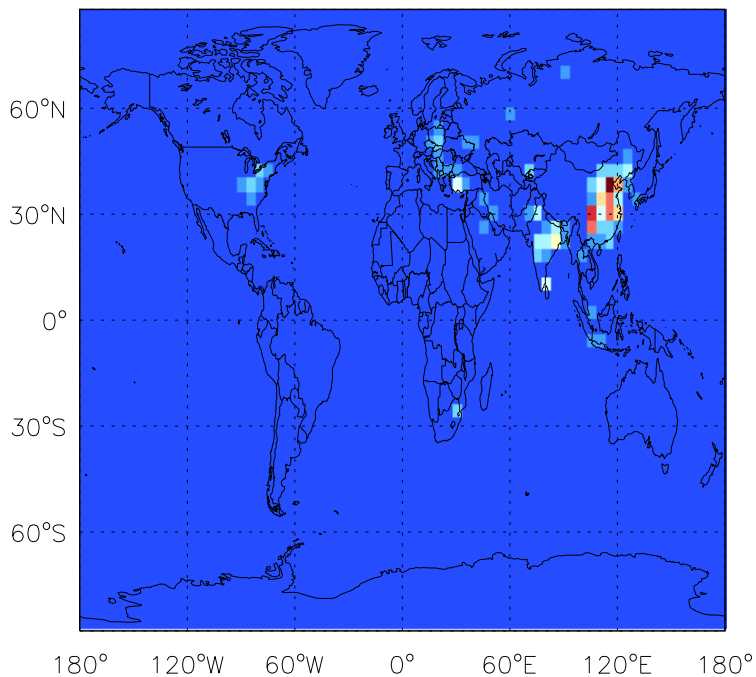

GEOS-Chem Emission Maps

v11-01b-Run0

S02 anthro+biouel emissions for Jan

0.00e+00 6.83e+07 1.37e+08kg S

v11-01d-Run1

S02 anthro+biouel emissions for Jan

0.00e+00 6.83e+07 1.37e+08kg S

v11-01f-geosp-Run0

S02 anthro+biouel emissions for Jan

0.00e+00 6.83e+07 1.37e+08kg S

GEOS-Chem Emission Maps

v11-01b-Run0

SO2 column aircraft emissions for Jan

v11-01d-Run1

SO2 column aircraft emissions for Jan

v11-01f-geosp-Run0