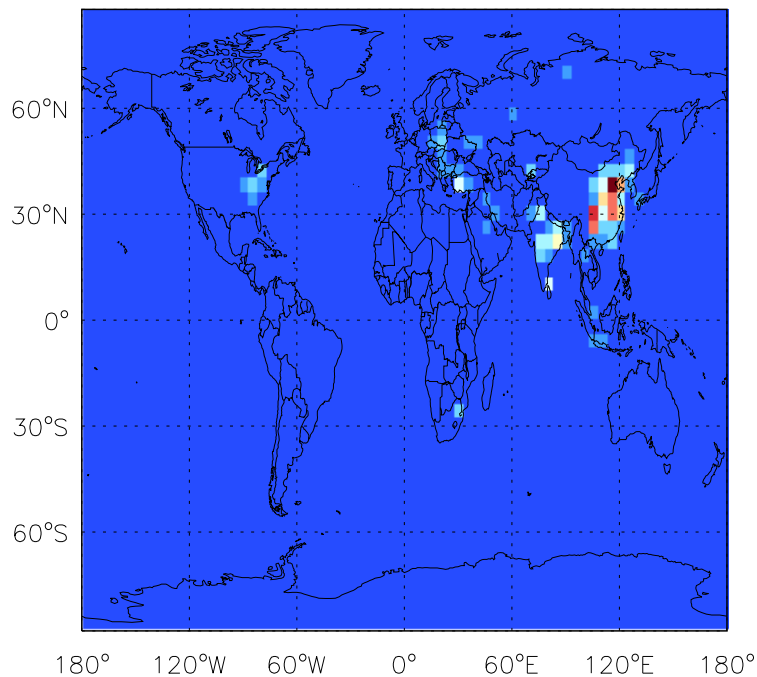

GEOS-Chem Emission Maps

v11-01b-Run0

S02 anthro+biouel emissions for Jan

0.00e+00 6.83e+07 1.37e+08kg S

v11-01d-Run1

S02 anthro+biouel emissions for Jan

0.00e+00 6.83e+07 1.37e+08kg S

v11-01f-geosp-Run0

S02 anthro+biouel emissions for Jan

0.00e+00 6.83e+07 1.37e+08kg S

GEOS-Chem Emission Maps

v11-01b-Run0

SO2 column aircraft emissions for Jan

v11-01d-Run1

SO2 column aircraft emissions for Jan

v11-01f-geosp-Run0