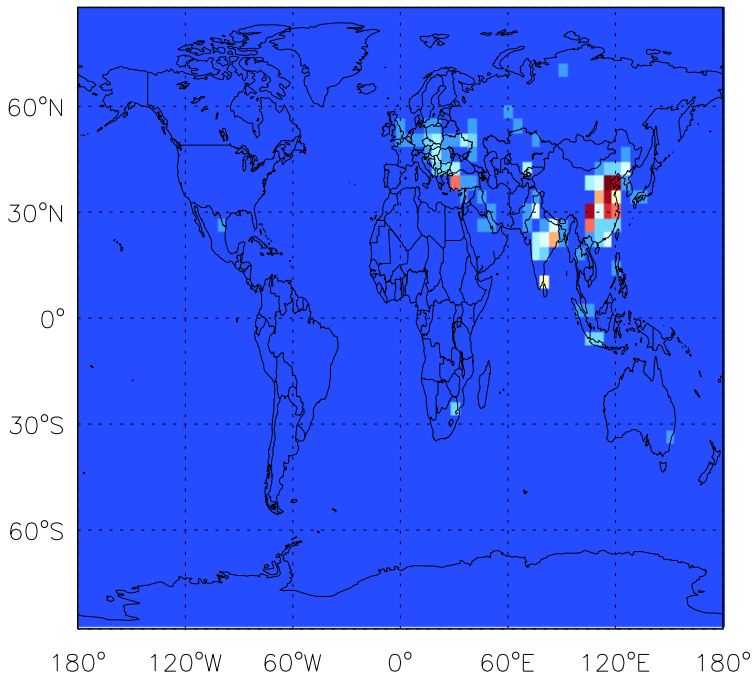

GEOS-Chem Emission Maps

v11-01b-Run0

SO4 anthro+biof emissions for Apr

v11-01d-Run1

SO4 anthro+biof emissions for Apr

v11-01f-geosfp-Run0

SO4 anthro+biof emissions for Apr