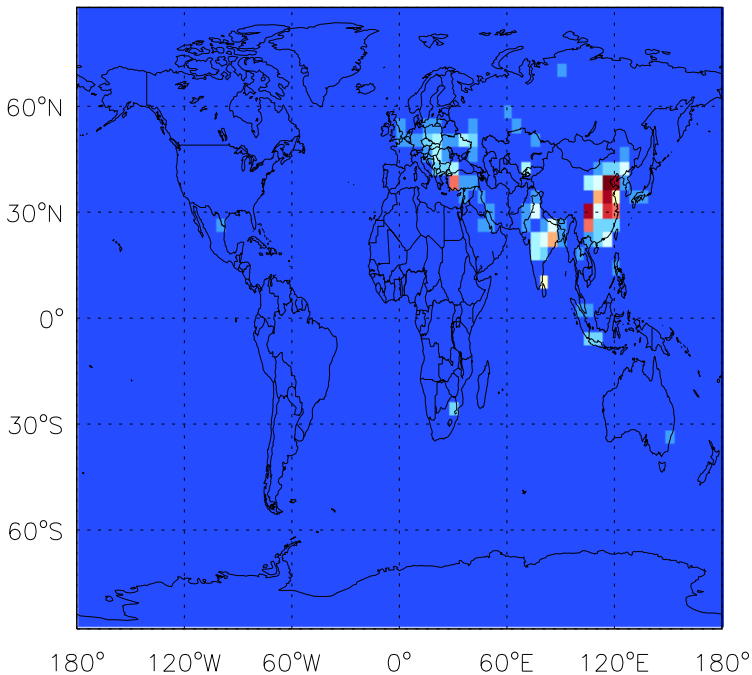

GEOS-Chem Emission Maps

v11-01b-Run0

SO4 anthro+biof emissions for Apr

v11-01d-Run1

SO4 anthro+biof emissions for Apr

v11-01f-geosfp-Run0

SO4 anthro+biof emissions for Apr