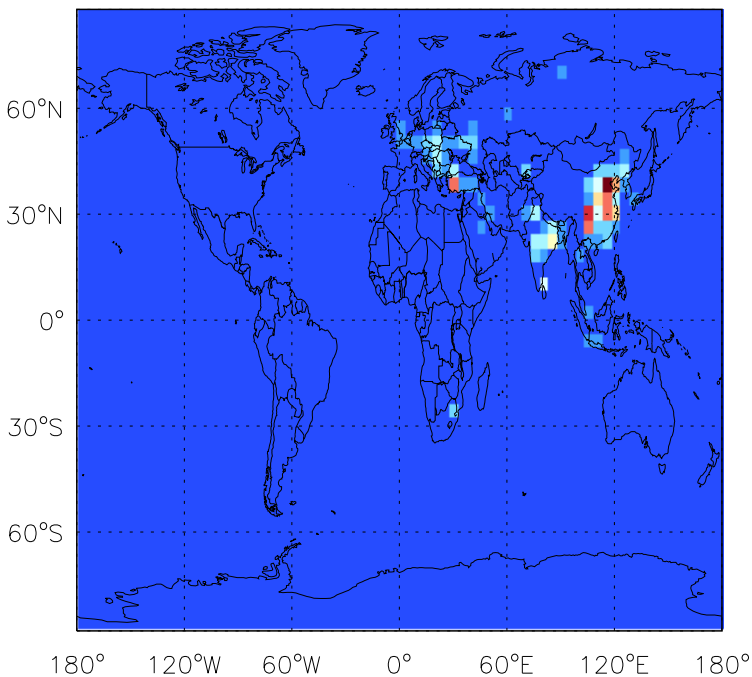

GEOS-Chem Emission Maps

v11-01b-Run0

S04 anthro+biof emissions for Jan

0.00e+00 1.41e+06 2.82e+06kg S

v11-01d-Run1

S04 anthro+biof emissions for Jan

0.00e+00 1.41e+06 2.82e+06kg S

v11-01f-geosfp-Run0