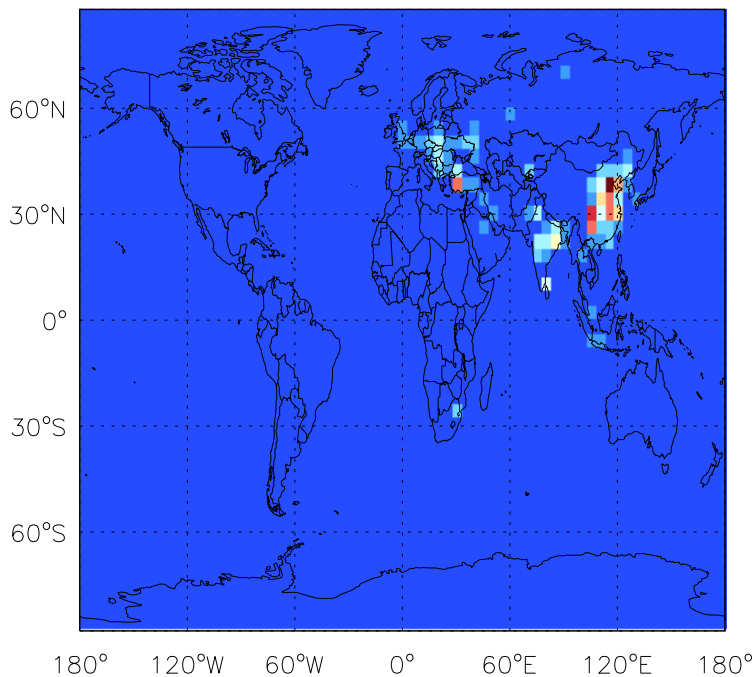

GEOS-Chem Emission Maps

v11-01b-Run0

S04 anthro+biof emissions for Jan

0.00e+00 1.41e+06 2.82e+06kg S

v11-01d-Run1

S04 anthro+biof emissions for Jan

0.00e+00 1.41e+06 2.82e+06kg S

v11-01f-geosfp-Run0