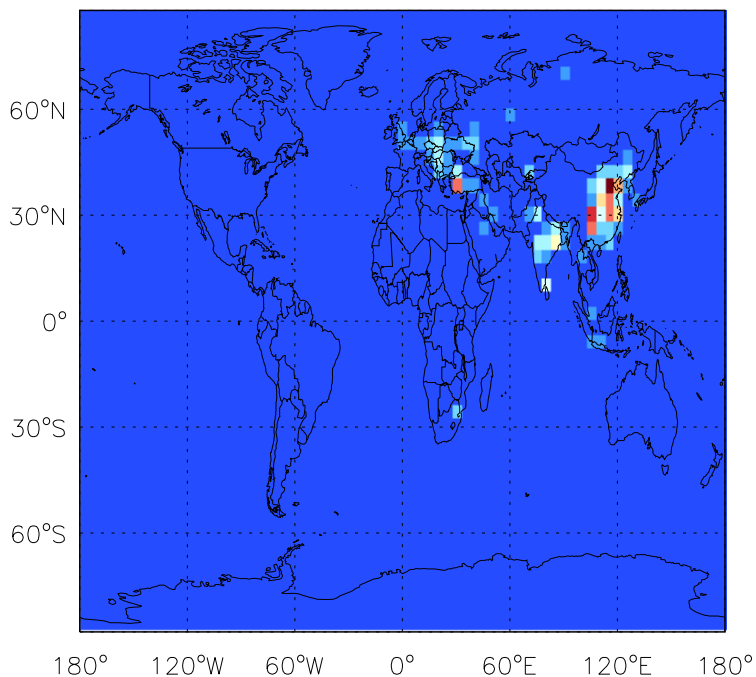

0.00e+00 1.41e+06 2.82e+06kg S