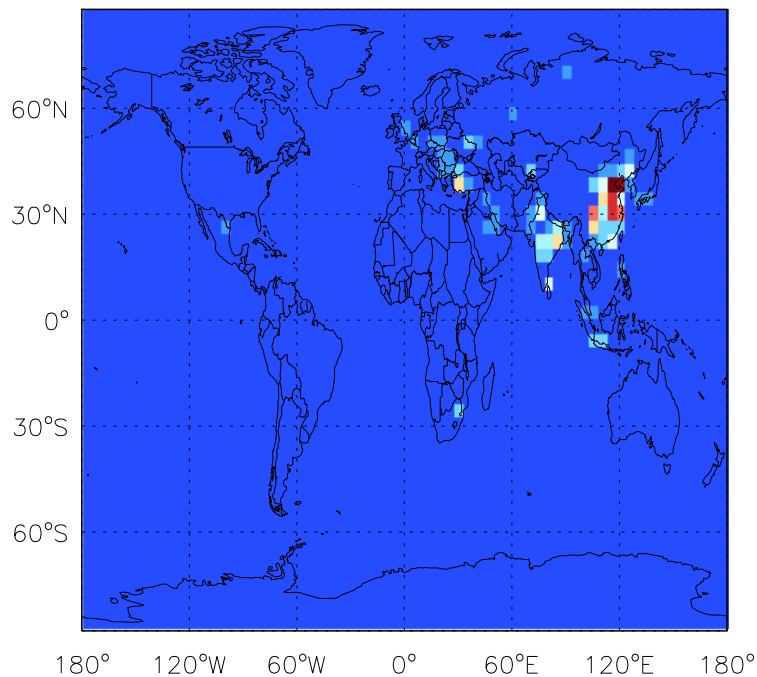

GEOS-Chem Emission Maps

v11-01b-Run0

S04 anthro+biof emissions for Jul

v11-01d-Run1

S04 anthro+biof emissions for Jul

v11-01f-geosfp-Run0

S04 anthro+biof emissions for Jul