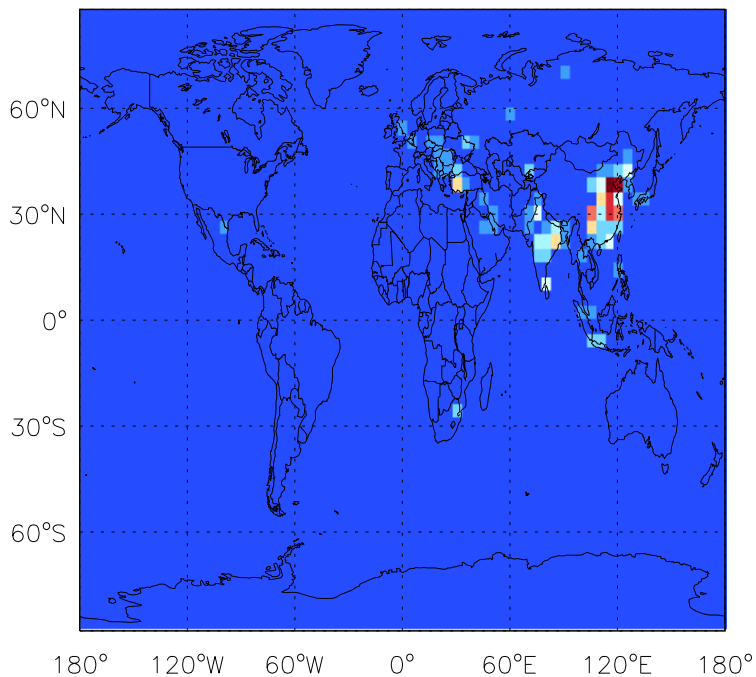

GEOS-Chem Emission Maps

v11-01b-Run0

S04 anthro+biof emissions for Jul

v11-01d-Run1

S04 anthro+biof emissions for Jul

v11-01f-geosfp-Run0

S04 anthro+biof emissions for Jul