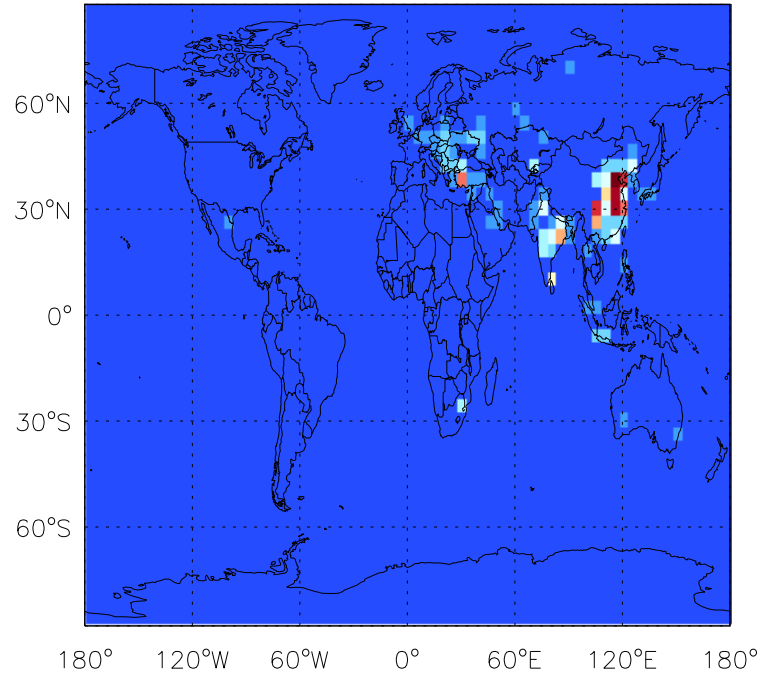

GEOS-Chem Emission Maps

v11-01b-Run0

S04 anthro+biof emissions for Oct

v11-01d-Run1

S04 anthro+biof emissions for Oct

v11-01f-geosfp-Run0

S04 anthro+biof emissions for Oct