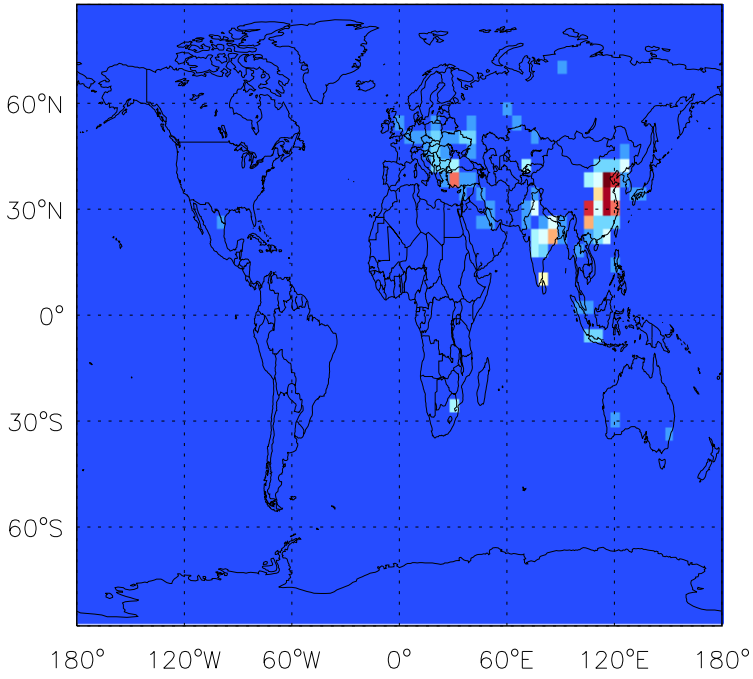

GEOS-Chem Emission Maps

v11-01b-Run0

S04 anthro+biof emissions for Oct

v11-01d-Run1

S04 anthro+biof emissions for Oct

v11-01f-geosfp-Run0

S04 anthro+biof emissions for Oct