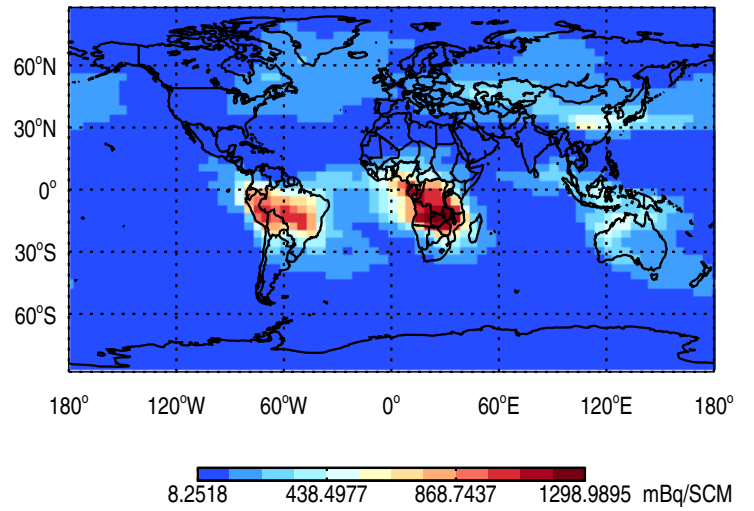

GEOS-Chem v11-01f-merra2-RnPbBe-TURBDAY Tracer Maps at Surface and 500 hPa

trac_avg.v11-01f-merra2-RnPbBe-TURBDAY.Jan

Tracer Map @ Surface - Rn

Tracer Map @ 500 hPa - Rn

Tracer Map @ Surface - Pb

Tracer Map @ 500 hPa - Pb

Tracer Map @ Surface - Be7

Tracer Map @ 500 hPa - Be7