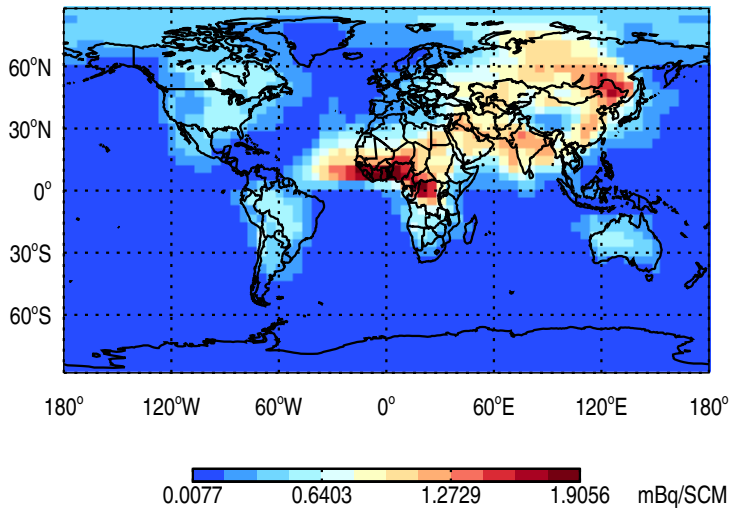

GEOS-Chem v11-01f-merra2-RnPbBe-TURBDAY Tracer Maps at Surface and 500 hPa

trac_avg.v11-01f-merra2-RnPbBe-TURBDAY.Jan

Tracer Map @ Surface - Rn

Tracer Map @ 500 hPa - Rn

Tracer Map @ Surface - Pb

Tracer Map @ 500 hPa - Pb

Tracer Map @ Surface - Be7

Tracer Map @ 500 hPa - Be7