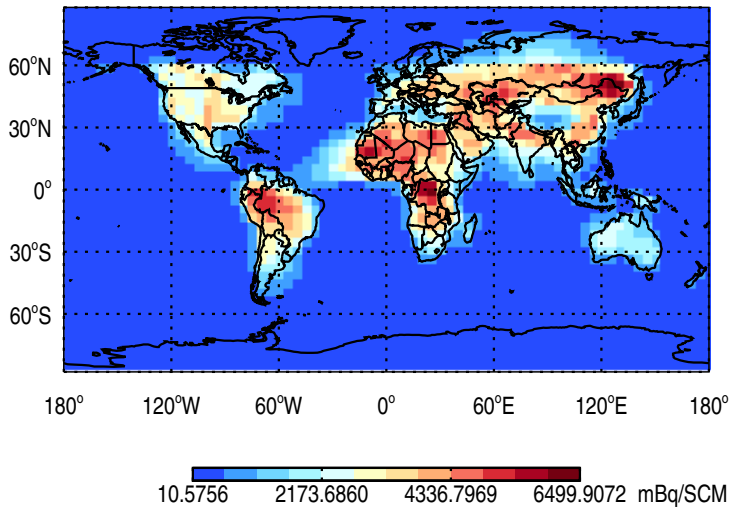

GEOS-Chem v11-01f-merra2-RnPbBe-TURBDAY Tracer Maps at Surface and 500 hPa

trac_avg.v11-01f-merra2-RnPbBe-TURBDAY.Jan

Tracer Map @ Surface - Rn

Tracer Map @ 500 hPa - Rn

Tracer Map @ Surface - Pb

Tracer Map @ 500 hPa - Pb

Tracer Map @ Surface - Be7

Tracer Map @ 500 hPa - Be7