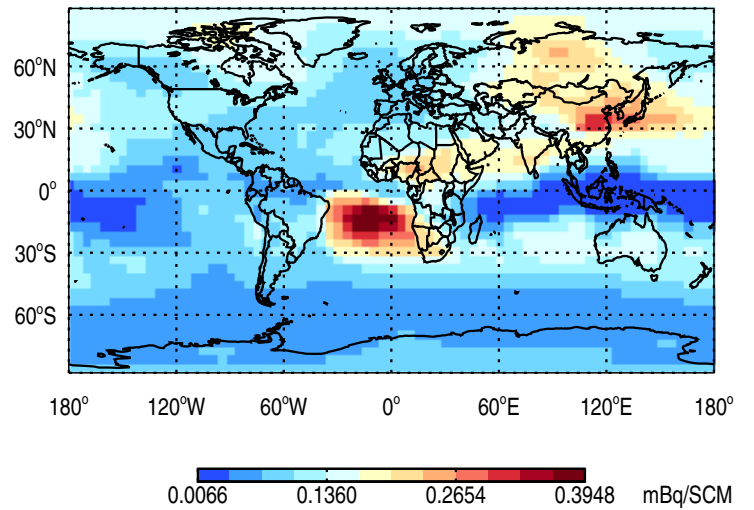

GEOS-Chem v11-01f-merra2-RnPbBe-TURBDAY Tracer Maps at Surface and 500 hPa

trac_avg.v11-01f-merra2-RnPbBe-TURBDAY.Jan

Tracer Map @ Surface - Rn

Tracer Map @ 500 hPa - Rn

Tracer Map @ Surface - Pb

Tracer Map @ 500 hPa - Pb

Tracer Map @ Surface - Be7

Tracer Map @ 500 hPa - Be7