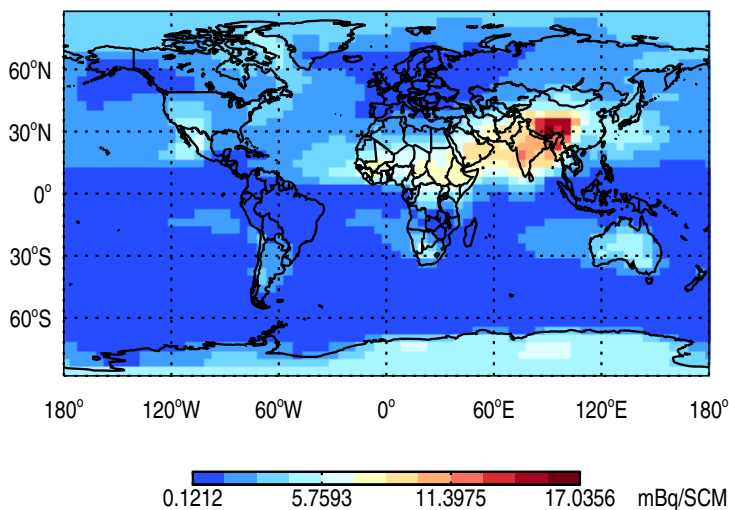

GEOS-Chem v11-01f-merra2-RnPbBe-TURBDAY Tracer Maps at Surface and 500 hPa

trac_avg.v11-01f-merra2-RnPbBe-TURBDAY.Jan

Tracer Map @ Surface - Rn

Tracer Map @ 500 hPa - Rn

Tracer Map @ Surface - Pb

Tracer Map @ 500 hPa - Pb

Tracer Map @ Surface - Be7

Tracer Map @ 500 hPa - Be7