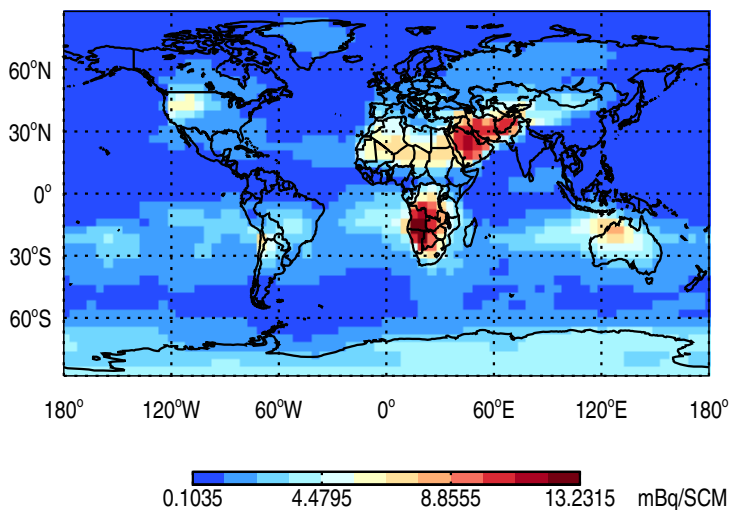

GEOS-Chem v11-01f-merra2-RnPbBe-TURBDAY Tracer Maps at Surface and 500 hPa

trac_avg.v11-01f-merra2-RnPbBe-TURBDAY.Jul

Tracer Map @ Surface - Rn

Tracer Map @ 500 hPa - Rn

Tracer Map @ Surface - Pb

Tracer Map @ 500 hPa - Pb

Tracer Map @ Surface - Be7

Tracer Map @ 500 hPa - Be7