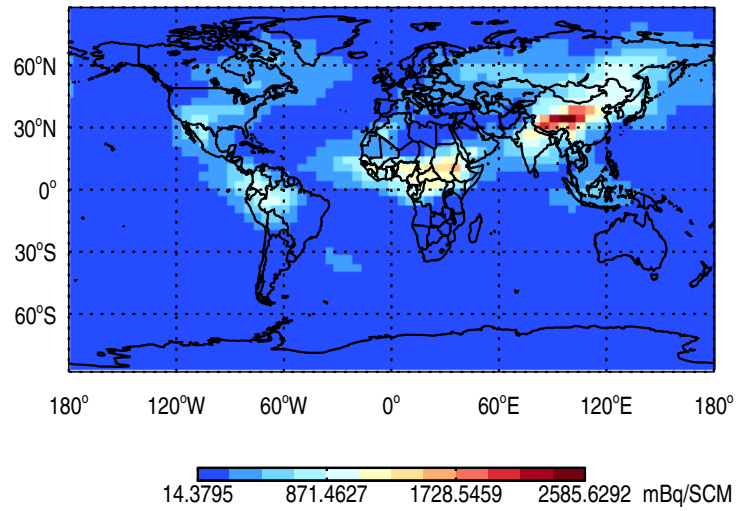

GEOS-Chem v11-01f-merra2-RnPbBe-TURBDAY Tracer Maps at Surface and 500 hPa

trac_avg.v11-01f-merra2-RnPbBe-TURBDAY.Jul

Tracer Map @ Surface - Rn

Tracer Map @ 500 hPa - Rn

Tracer Map @ Surface - Pb

Tracer Map @ 500 hPa - Pb

Tracer Map @ Surface - Be7

Tracer Map @ 500 hPa - Be7