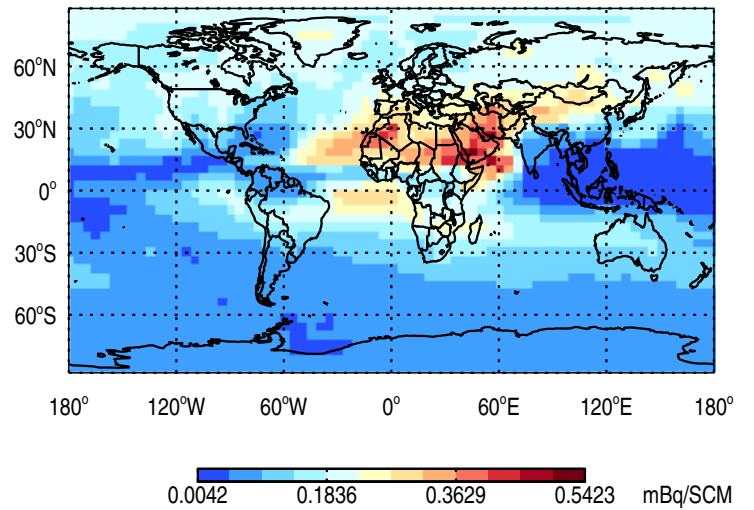

GEOS-Chem v11-01f-merra2-RnPbBe-TURBDAY Tracer Maps at Surface and 500 hPa

trac_avg.v11-01f-merra2-RnPbBe-TURBDAY.Jul

Tracer Map @ Surface - Rn

Tracer Map @ 500 hPa - Rn

Tracer Map @ Surface - Pb

Tracer Map @ 500 hPa - Pb

Tracer Map @ Surface - Be7

Tracer Map @ 500 hPa - Be7