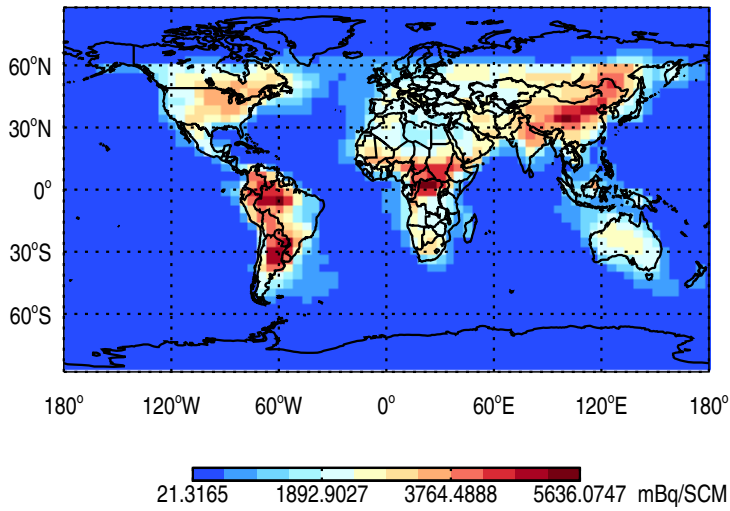

GEOS-Chem v11-01f-merra2-RnPbBe-TURBDAY Tracer Maps at Surface and 500 hPa

trac_avg.v11-01f-merra2-RnPbBe-TURBDAY.Jul

Tracer Map @ Surface - Rn

Tracer Map @ 500 hPa - Rn

Tracer Map @ Surface - Pb

Tracer Map @ 500 hPa - Pb

Tracer Map @ Surface - Be7

Tracer Map @ 500 hPa - Be7