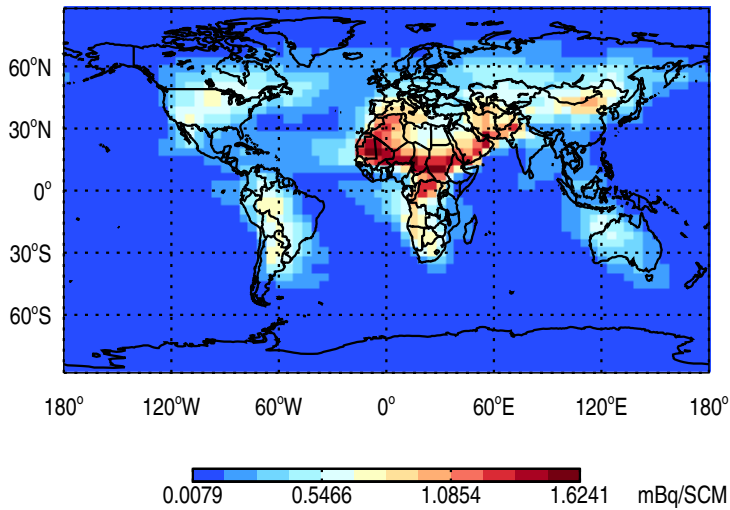

GEOS-Chem v11-01f-merra2-RnPbBe-TURBDAY Tracer Maps at Surface and 500 hPa

trac_avg.v11-01f-merra2-RnPbBe-TURBDAY.Jul

Tracer Map @ Surface - Rn

Tracer Map @ 500 hPa - Rn

Tracer Map @ Surface - Pb

Tracer Map @ 500 hPa - Pb

Tracer Map @ Surface - Be7

Tracer Map @ 500 hPa - Be7