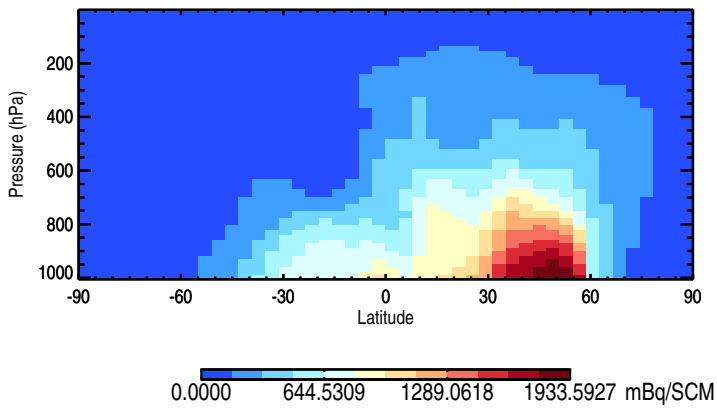

GEOS-Chem v11-01f-merra2-RnPbBe-TURBDAY Zonal mean and curtain at 180E

trac\_avg.v11-01f-merra2-RnPbBe-TURBDAY.Jul

Tracer Curtain Zonal mean - Rn

Tracer Curtain @ -180.000 - Rn

Tracer Curtain Zonal mean - Pb

Tracer Curtain @ -180.000 - Pb

Tracer Curtain Zonal mean - Be7

Tracer Curtain @ -180.000 - Be7