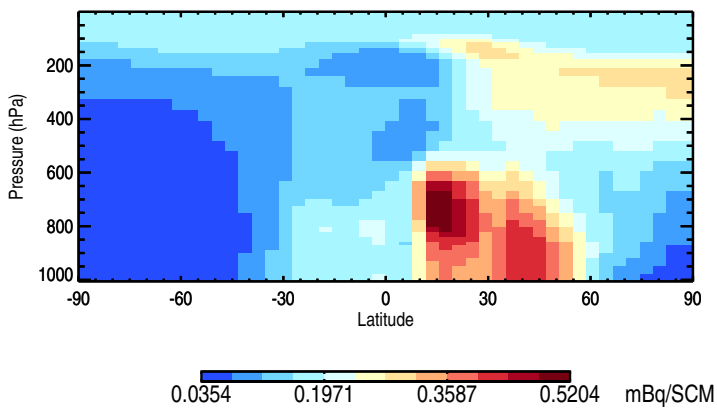

GEOS-Chem v11-01f-merra2-RnPbBe-TURBDAY Zonal mean and curtain at 180E

trac\_avg.v11-01f-merra2-RnPbBe-TURBDAY.Jul

Tracer Curtain Zonal mean - Rn

Tracer Curtain @ -180.000 - Rn

Tracer Curtain Zonal mean - Pb

Tracer Curtain @ -180.000 - Pb

Tracer Curtain Zonal mean - Be7

Tracer Curtain @ -180.000 - Be7