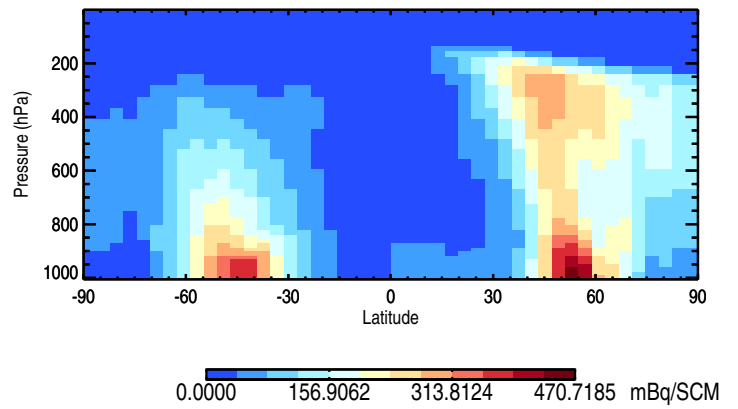

GEOS-Chem v11-01f-merra2-RnPbBe-TURBDAY Zonal mean and curtain at 180E

trac\_avg.v11-01f-merra2-RnPbBe-TURBDAY.Jul

Tracer Curtain Zonal mean - Rn

Tracer Curtain @ -180.000 - Rn

Tracer Curtain Zonal mean - Pb

Tracer Curtain @ -180.000 - Pb

Tracer Curtain Zonal mean - Be7

Tracer Curtain @ -180.000 - Be7