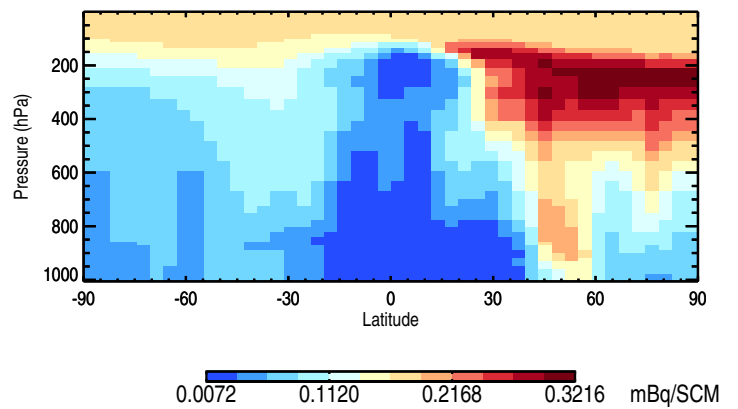

GEOS-Chem v11-01f-merra2-RnPbBe-TURBDAY Zonal mean and curtain at 180E

trac\_avg.v11-01f-merra2-RnPbBe-TURBDAY.Jul

Tracer Curtain Zonal mean - Rn

Tracer Curtain @ -180.000 - Rn

Tracer Curtain Zonal mean - Pb

Tracer Curtain @ -180.000 - Pb

Tracer Curtain Zonal mean - Be7

Tracer Curtain @ -180.000 - Be7