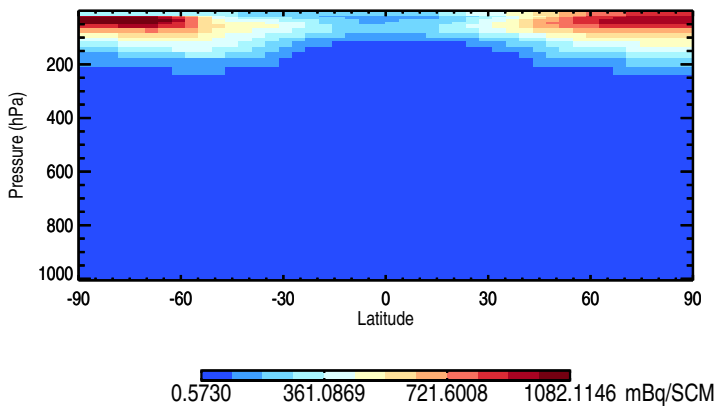

GEOS-Chem v11-01f-merra2-RnPbBe-TURBDAY Zonal mean and curtain at 180E

trac\_avg.v11-01f-merra2-RnPbBe-TURBDAY.Jul

Tracer Curtain Zonal mean - Rn

Tracer Curtain @ -180.000 - Rn

Tracer Curtain Zonal mean - Pb

Tracer Curtain @ -180.000 - Pb

Tracer Curtain Zonal mean - Be7

Tracer Curtain @ -180.000 - Be7