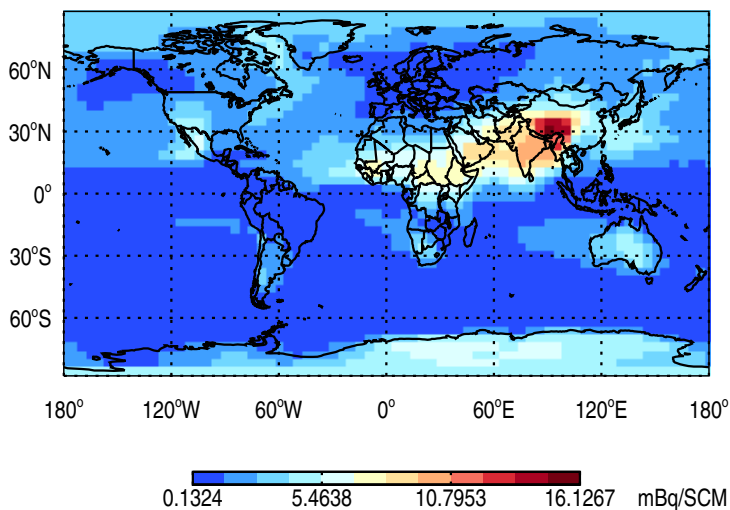

GEOS-Chem v11-01f-merra2-RnPbBe-VDIFF Tracer Maps at Surface and 500 hPa

trac_avg.v11-01f-merra2-RnPbBe-VDIFF.Jan

Tracer Map @ Surface - Rn

Tracer Map @ 500 hPa - Rn

Tracer Map @ Surface - Pb

Tracer Map @ 500 hPa - Pb

Tracer Map @ Surface - Be7

Tracer Map @ 500 hPa - Be7