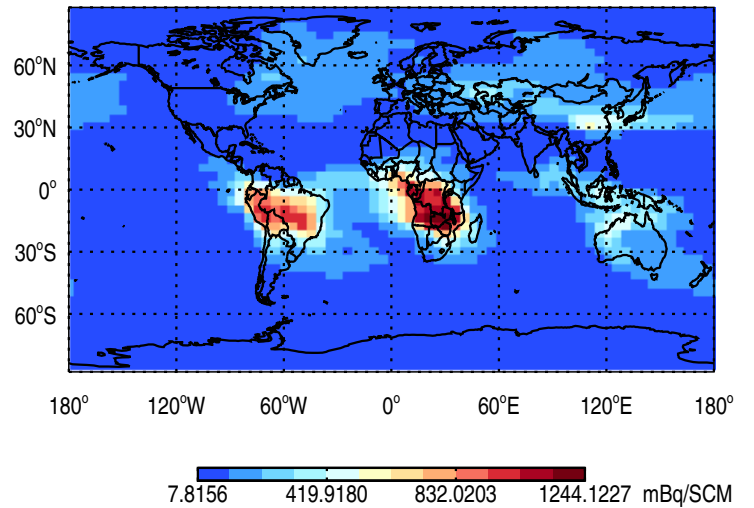

GEOS-Chem v11-01f-merra2-RnPbBe-VDIFF Tracer Maps at Surface and 500 hPa

trac_avg.v11-01f-merra2-RnPbBe-VDIFF.Jan

Tracer Map @ Surface - Rn

Tracer Map @ 500 hPa - Rn

Tracer Map @ Surface - Pb

Tracer Map @ 500 hPa - Pb

Tracer Map @ Surface - Be7

Tracer Map @ 500 hPa - Be7