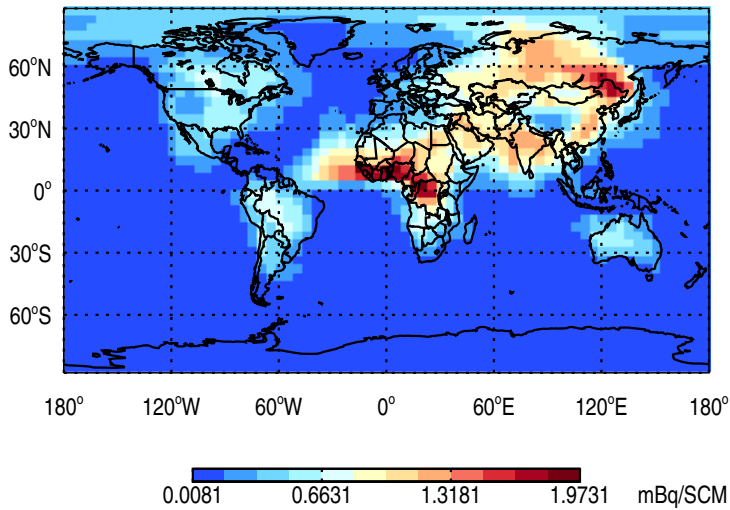

GEOS-Chem v11-01f-merra2-RnPbBe-VDIFF Tracer Maps at Surface and 500 hPa

trac_avg.v11-01f-merra2-RnPbBe-VDIFF.Jan

Tracer Map @ Surface - Rn

Tracer Map @ 500 hPa - Rn

Tracer Map @ Surface - Pb

Tracer Map @ 500 hPa - Pb

Tracer Map @ Surface - Be7

Tracer Map @ 500 hPa - Be7