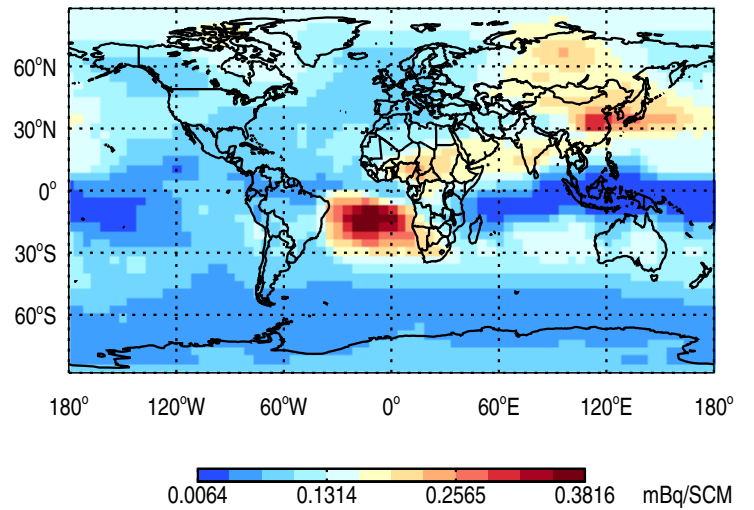

GEOS-Chem v11-01f-merra2-RnPbBe-VDIFF Tracer Maps at Surface and 500 hPa

trac_avg.v11-01f-merra2-RnPbBe-VDIFF.Jan

Tracer Map @ Surface - Rn

Tracer Map @ 500 hPa - Rn

Tracer Map @ Surface - Pb

Tracer Map @ 500 hPa - Pb

Tracer Map @ Surface - Be7

Tracer Map @ 500 hPa - Be7