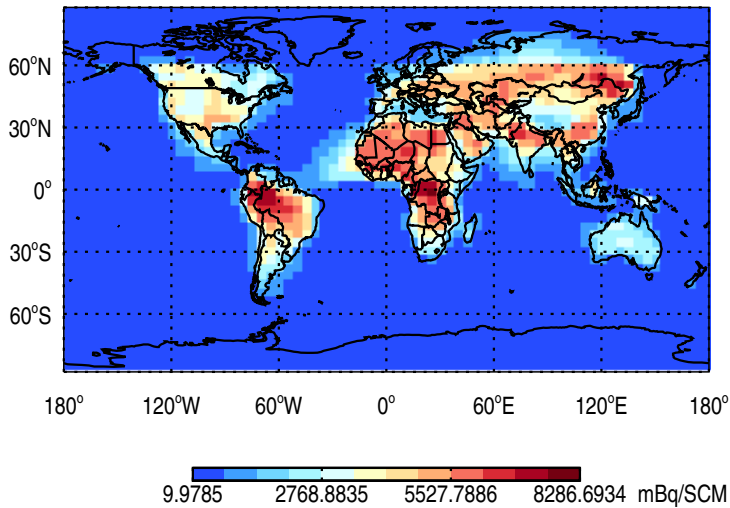

GEOS-Chem v11-01f-merra2-RnPbBe-VDIFF Tracer Maps at Surface and 500 hPa

trac_avg.v11-01f-merra2-RnPbBe-VDIFF.Jan

Tracer Map @ Surface - Rn

Tracer Map @ 500 hPa - Rn

Tracer Map @ Surface - Pb

Tracer Map @ 500 hPa - Pb

Tracer Map @ Surface - Be7

Tracer Map @ 500 hPa - Be7