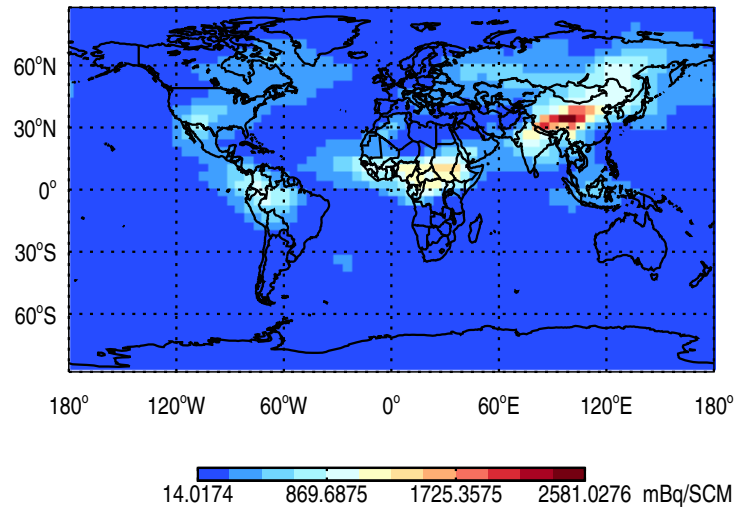

GEOS-Chem v11-01f-merra2-RnPbBe-VDIFF Tracer Maps at Surface and 500 hPa

trac_avg.v11-01f-merra2-RnPbBe-VDIFF.Jul

Tracer Map @ Surface - Rn

Tracer Map @ 500 hPa - Rn

Tracer Map @ Surface - Pb

Tracer Map @ 500 hPa - Pb

Tracer Map @ Surface - Be7

Tracer Map @ 500 hPa - Be7