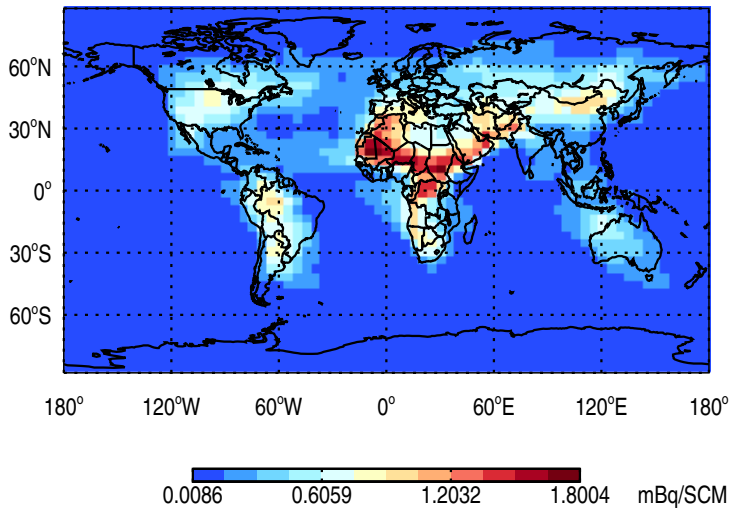

GEOS-Chem v11-01f-merra2-RnPbBe-VDIFF Tracer Maps at Surface and 500 hPa

trac_avg.v11-01f-merra2-RnPbBe-VDIFF.Jul

Tracer Map @ Surface - Rn

Tracer Map @ 500 hPa - Rn

Tracer Map @ Surface - Pb

Tracer Map @ 500 hPa - Pb

Tracer Map @ Surface - Be7

Tracer Map @ 500 hPa - Be7