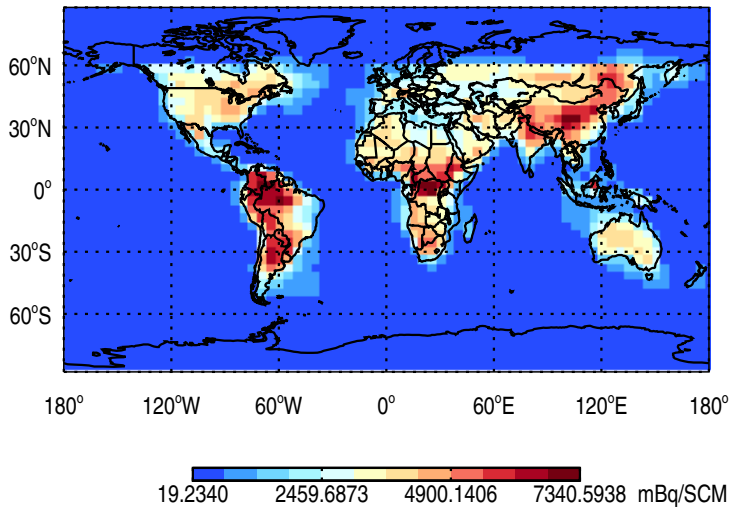

GEOS-Chem v11-01f-merra2-RnPbBe-VDIFF Tracer Maps at Surface and 500 hPa

trac_avg.v11-01f-merra2-RnPbBe-VDIFF.Jul

Tracer Map @ Surface - Rn

Tracer Map @ 500 hPa - Rn

Tracer Map @ Surface - Pb

Tracer Map @ 500 hPa - Pb

Tracer Map @ Surface - Be7

Tracer Map @ 500 hPa - Be7