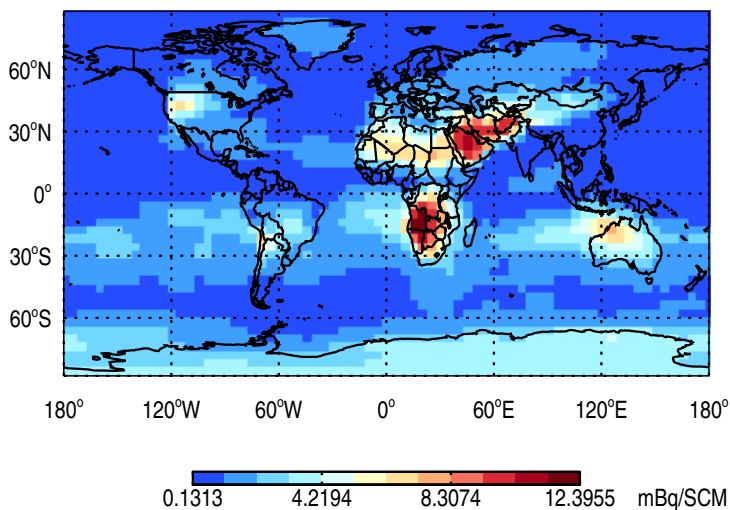

GEOS-Chem v11-01f-merra2-RnPbBe-VDIFF Tracer Maps at Surface and 500 hPa

trac_avg.v11-01f-merra2-RnPbBe-VDIFF.Jul

Tracer Map @ Surface - Rn

Tracer Map @ 500 hPa - Rn

Tracer Map @ Surface - Pb

Tracer Map @ 500 hPa - Pb

Tracer Map @ Surface - Be7

Tracer Map @ 500 hPa - Be7