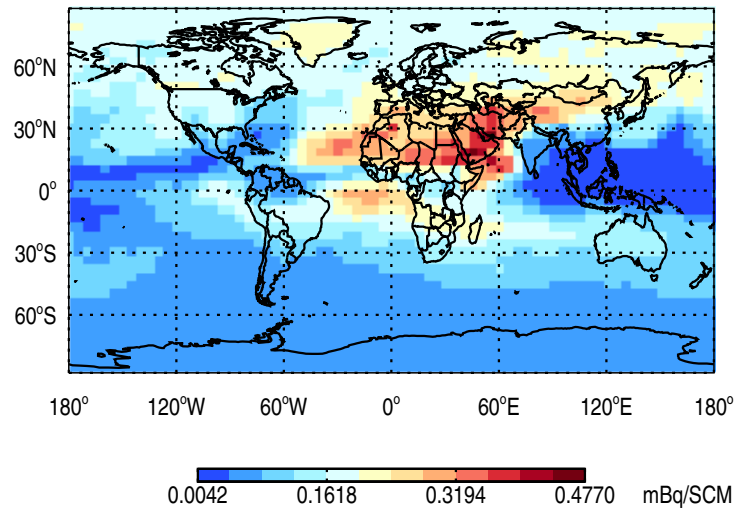

GEOS-Chem v11-01f-merra2-RnPbBe-VDIFF Tracer Maps at Surface and 500 hPa

trac_avg.v11-01f-merra2-RnPbBe-VDIFF.Jul

Tracer Map @ Surface - Rn

Tracer Map @ 500 hPa - Rn

Tracer Map @ Surface - Pb

Tracer Map @ 500 hPa - Pb

Tracer Map @ Surface - Be7

Tracer Map @ 500 hPa - Be7