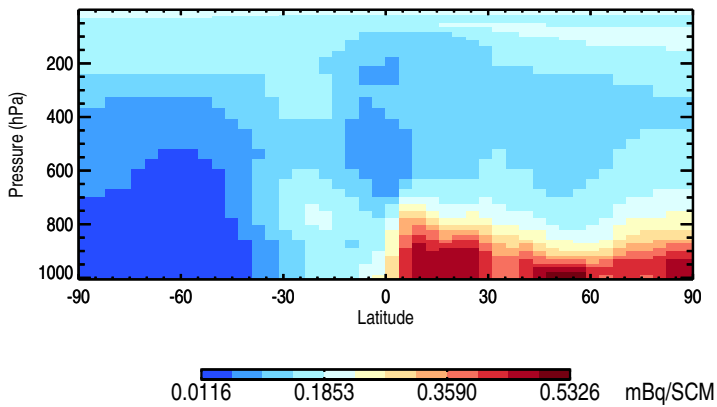

GEOS-Chem v11-01f-merra2-RnPbBe-VDIFF Zonal mean and curtain at 180E

trac_avg.v11-01f-merra2-RnPbBe-VDIFF.Jan

Tracer Curtain Zonal mean - Rn

Tracer Curtain @ -180.000 - Rn

Tracer Curtain Zonal mean - Pb

Tracer Curtain @ -180.000 - Pb

Tracer Curtain Zonal mean - Be7

Tracer Curtain @ -180.000 - Be7