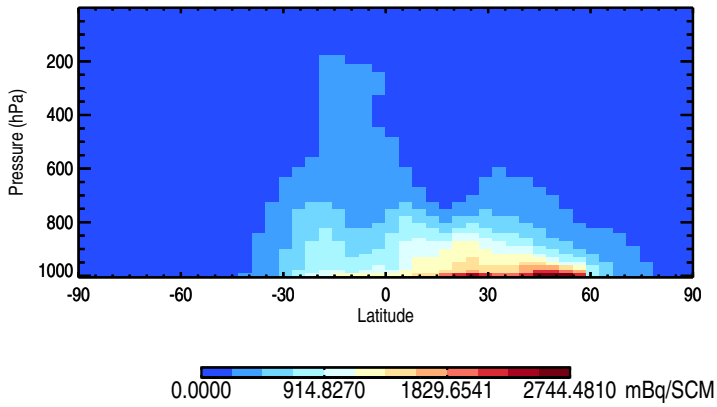

GEOS-Chem v11-01f-merra2-RnPbBe-VDIFF Zonal mean and curtain at 180E

trac_avg.v11-01f-merra2-RnPbBe-VDIFF.Jan

Tracer Curtain Zonal mean - Rn

Tracer Curtain @ -180.000 - Rn

Tracer Curtain Zonal mean - Pb

Tracer Curtain @ -180.000 - Pb

Tracer Curtain Zonal mean - Be7

Tracer Curtain @ -180.000 - Be7