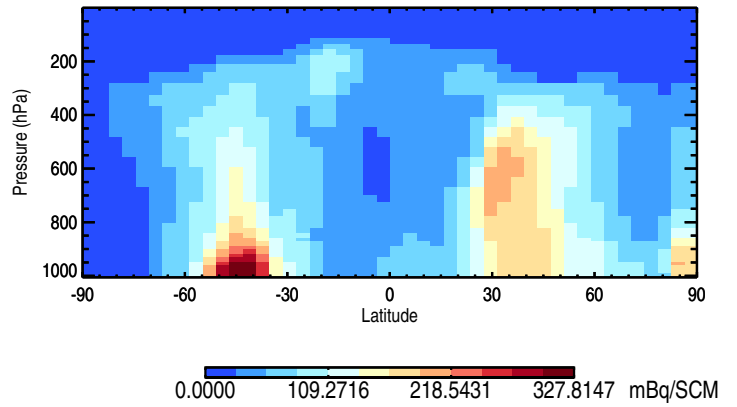

GEOS-Chem v11-01f-merra2-RnPbBe-VDIFF Zonal mean and curtain at 180E

trac_avg.v11-01f-merra2-RnPbBe-VDIFF.Jan

Tracer Curtain Zonal mean - Rn

Tracer Curtain @ -180.000 - Rn

Tracer Curtain Zonal mean - Pb

Tracer Curtain @ -180.000 - Pb

Tracer Curtain Zonal mean - Be7

Tracer Curtain @ -180.000 - Be7