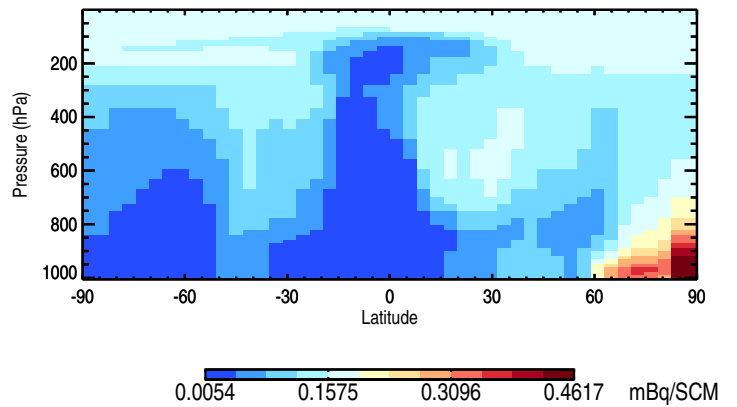

GEOS-Chem v11-01f-merra2-RnPbBe-VDIFF Zonal mean and curtain at 180E

trac_avg.v11-01f-merra2-RnPbBe-VDIFF.Jan

Tracer Curtain Zonal mean - Rn

Tracer Curtain @ -180.000 - Rn

Tracer Curtain Zonal mean - Pb

Tracer Curtain @ -180.000 - Pb

Tracer Curtain Zonal mean - Be7

Tracer Curtain @ -180.000 - Be7