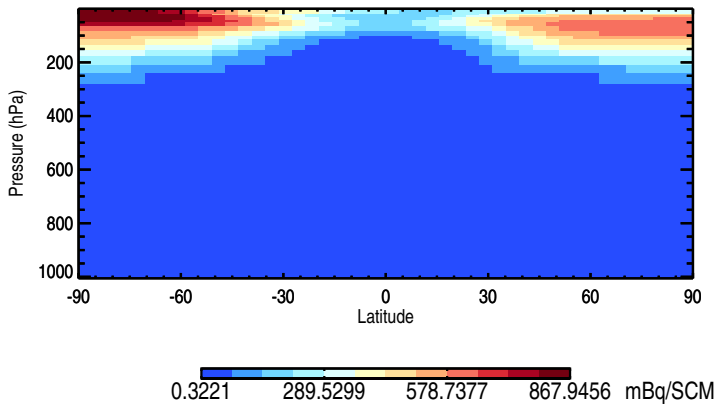

GEOS-Chem v11-01f-merra2-RnPbBe-VDIFF Zonal mean and curtain at 180E

trac_avg.v11-01f-merra2-RnPbBe-VDIFF.Jan

Tracer Curtain Zonal mean - Rn

Tracer Curtain @ -180.000 - Rn

Tracer Curtain Zonal mean - Pb

Tracer Curtain @ -180.000 - Pb

Tracer Curtain Zonal mean - Be7

Tracer Curtain @ -180.000 - Be7