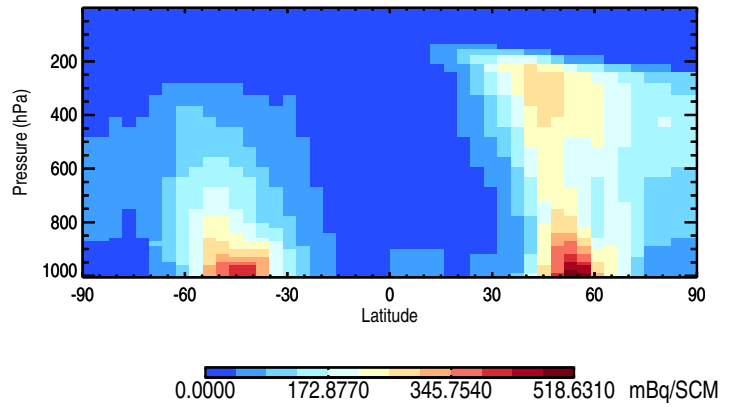

GEOS-Chem v11-01f-merra2-RnPbBe-VDIFF Zonal mean and curtain at 180E

trac_avg.v11-01f-merra2-RnPbBe-VDIFF.Jul

Tracer Curtain Zonal mean - Rn

Tracer Curtain @ -180.000 - Rn

Tracer Curtain Zonal mean - Pb

Tracer Curtain @ -180.000 - Pb

Tracer Curtain Zonal mean - Be7

Tracer Curtain @ -180.000 - Be7