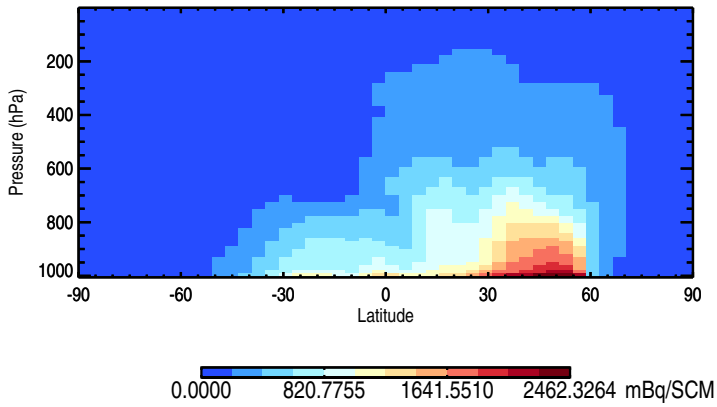

GEOS-Chem v11-01f-merra2-RnPbBe-VDIFF Zonal mean and curtain at 180E

trac_avg.v11-01f-merra2-RnPbBe-VDIFF.Jul

Tracer Curtain Zonal mean - Rn

Tracer Curtain @ -180.000 - Rn

Tracer Curtain Zonal mean - Pb

Tracer Curtain @ -180.000 - Pb

Tracer Curtain Zonal mean - Be7

Tracer Curtain @ -180.000 - Be7