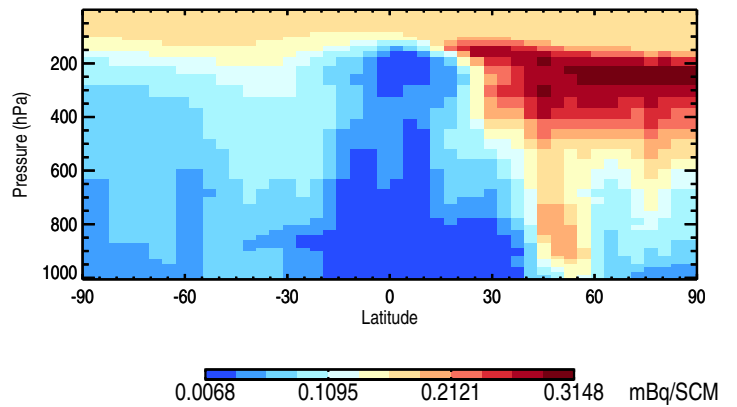

GEOS-Chem v11-01f-merra2-RnPbBe-VDIFF Zonal mean and curtain at 180E

trac_avg.v11-01f-merra2-RnPbBe-VDIFF.Jul

Tracer Curtain Zonal mean - Rn

Tracer Curtain @ -180.000 - Rn

Tracer Curtain Zonal mean - Pb

Tracer Curtain @ -180.000 - Pb

Tracer Curtain Zonal mean - Be7

Tracer Curtain @ -180.000 - Be7