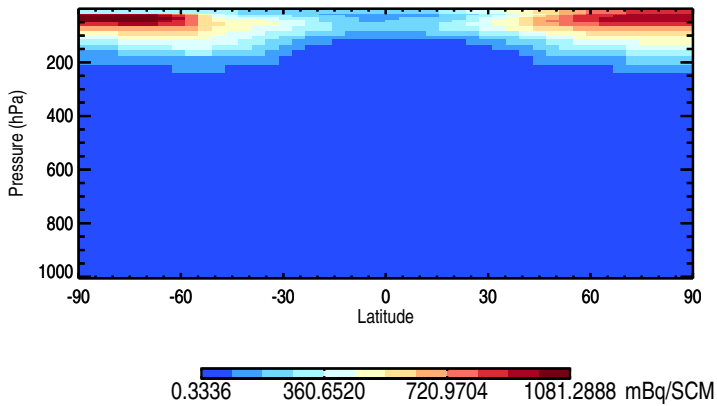

GEOS-Chem v11-01f-merra2-RnPbBe-VDIFF Zonal mean and curtain at 180E

trac_avg.v11-01f-merra2-RnPbBe-VDIFF.Jul

Tracer Curtain Zonal mean - Rn

Tracer Curtain @ -180.000 - Rn

Tracer Curtain Zonal mean - Pb

Tracer Curtain @ -180.000 - Pb

Tracer Curtain Zonal mean - Be7

Tracer Curtain @ -180.000 - Be7