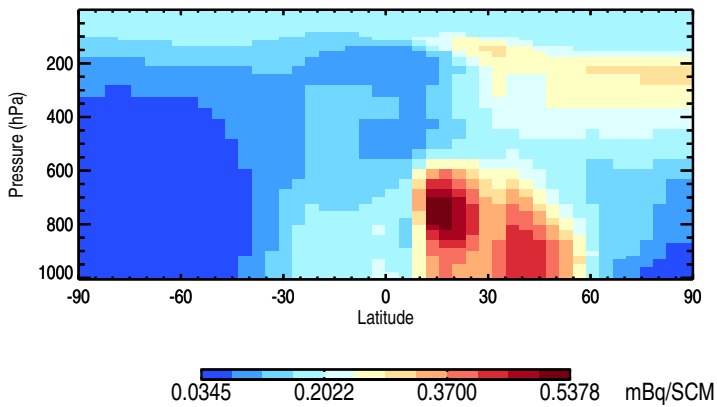

GEOS-Chem v11-01f-merra2-RnPbBe-VDIFF Zonal mean and curtain at 180E

trac_avg.v11-01f-merra2-RnPbBe-VDIFF.Jul

Tracer Curtain Zonal mean - Rn

Tracer Curtain @ -180.000 - Rn

Tracer Curtain Zonal mean - Pb

Tracer Curtain @ -180.000 - Pb

Tracer Curtain Zonal mean - Be7

Tracer Curtain @ -180.000 - Be7