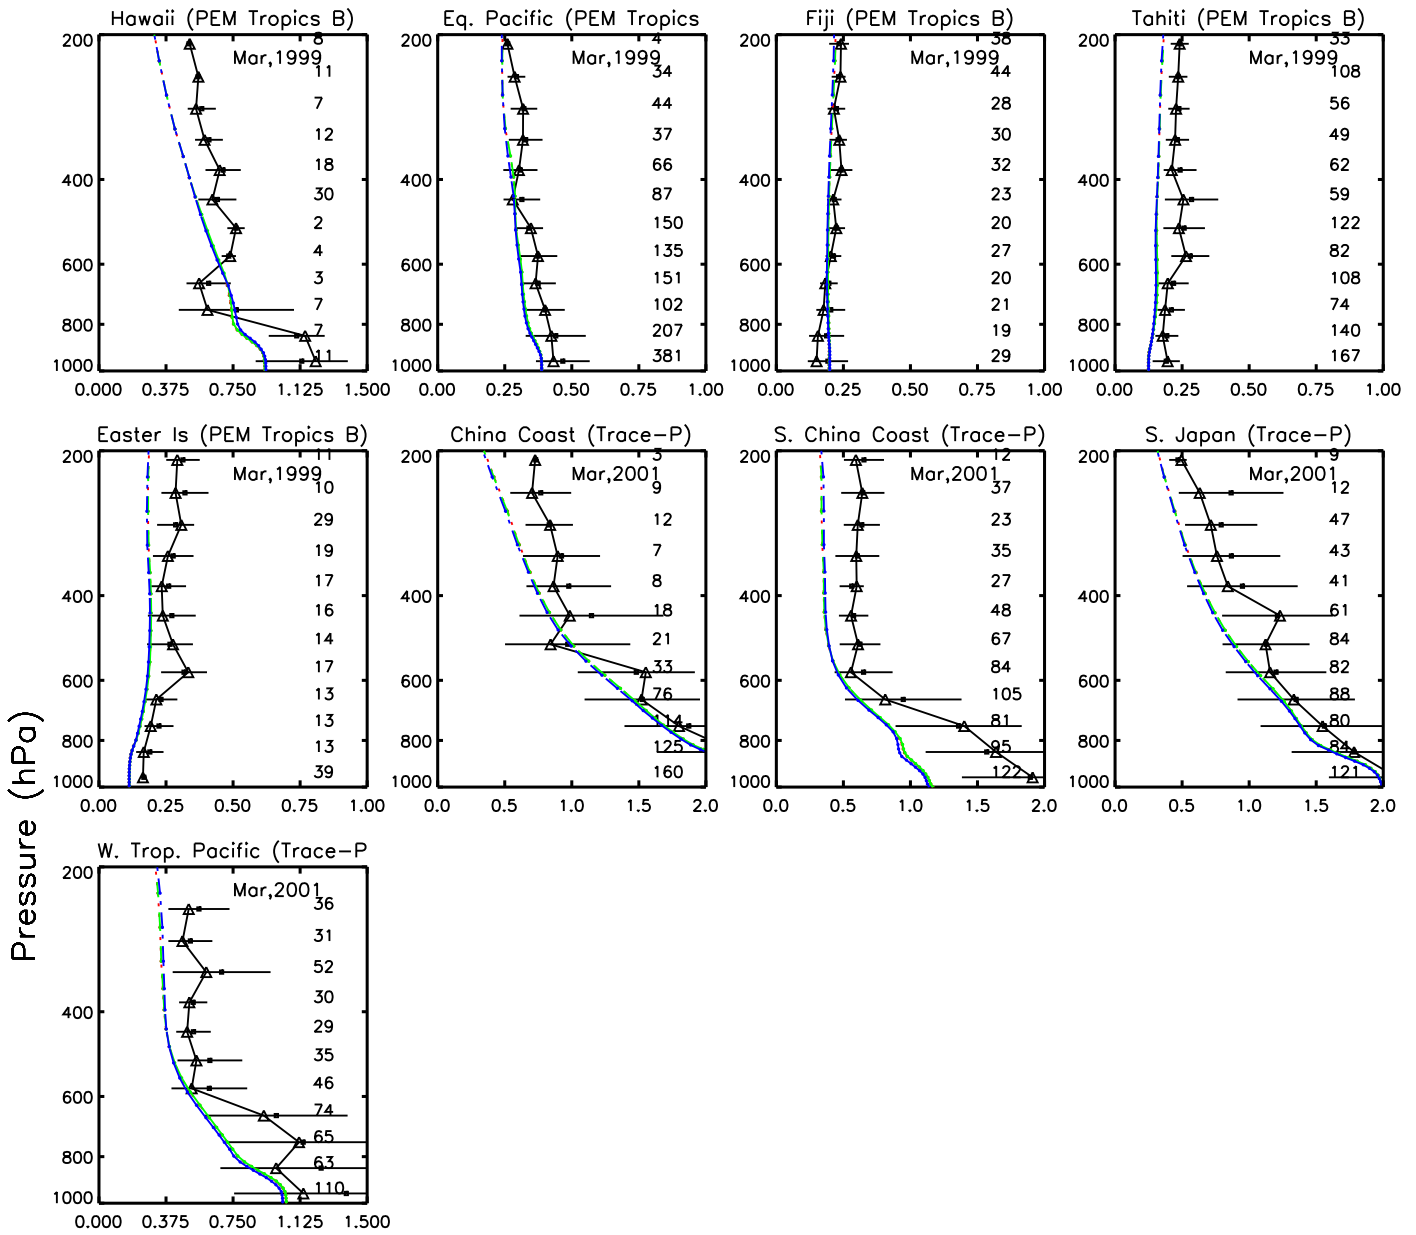

v11-01d-Run1 (2013); Green: v11-01f-geosfp-Run0 (2013); Blue: v11-01f-merra2-Run0 (2013)

v11-01d-Run1 (2013); Green: v11-01f-geosfp-Run0 (2013); Blue: v11-01f-merra2-Run0 (2013)

v11-01d-Run1 (2013); Green: v11-01f-geosfp-Run0 (2013); Blue: v11-01f-merra2-Run0 (2013)

C2H6 (ppb)