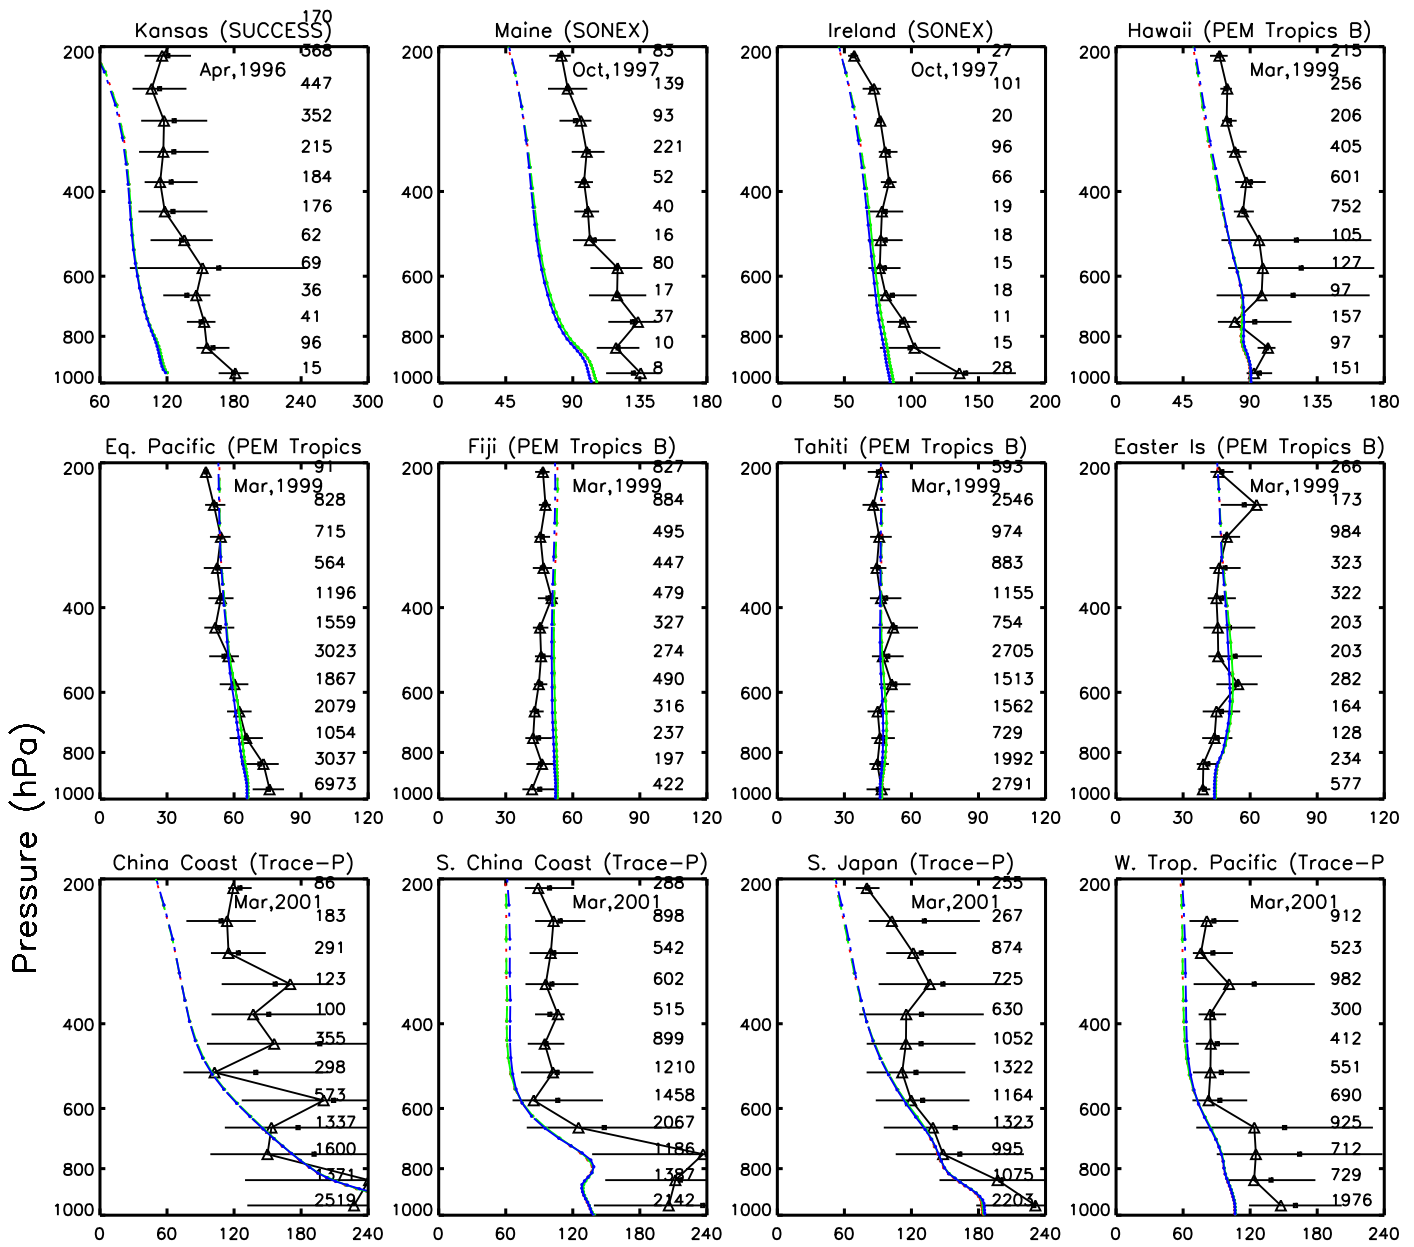

v11-01d-Run1 (2013); Green: v11-01f-geosfp-Run0 (2013); Blue: v11-01f-merra2-Run0 (2013)

v11-01d-Run1 (2013); Green: v11-01f-geosfp-Run0 (2013); Blue: v11-01f-merra2-Run0 (2013)

v11-01d-Run1 (2013); Green: v11-01f-geosfp-Run0 (2013); Blue: v11-01f-merra2-Run0 (2013)

CO (ppb)