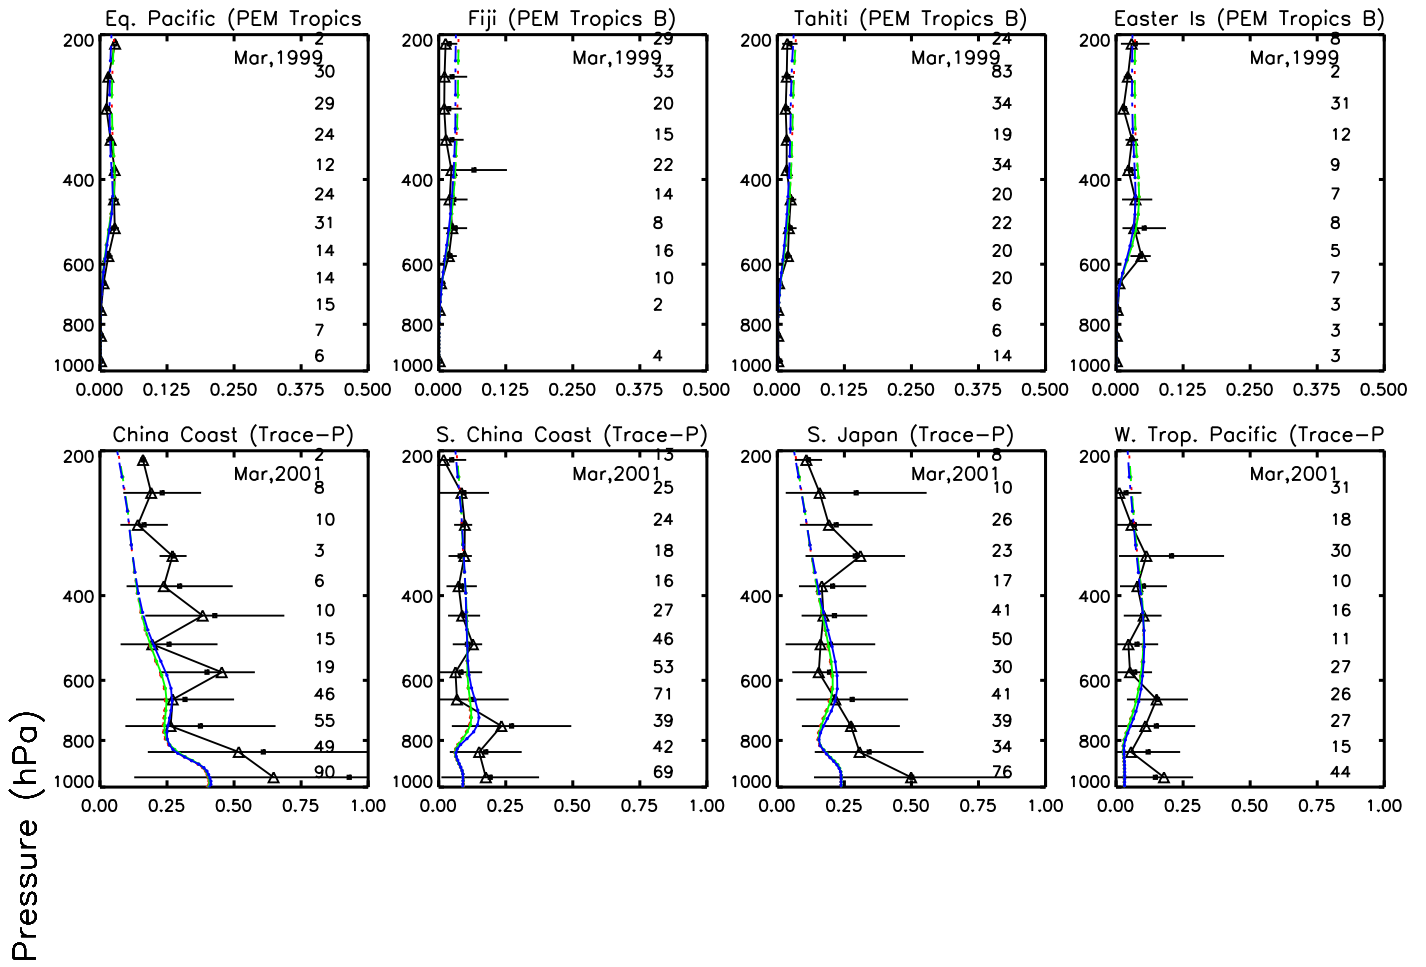

v11-01d-Run1 (2013); Green: v11-01f-geosfp-Run0 (2013); Blue: v11-01f-merra2-Run0 (2013)

v11-01d-Run1 (2013); Green: v11-01f-geosfp-Run0 (2013); Blue: v11-01f-merra2-Run0 (2013)

11-01d-Run1 (2013); Green: v11-01f-geosfp-Run0 (2013); Blue: v11-01f-merra2-Run0 (2013)

PAN (ppb)