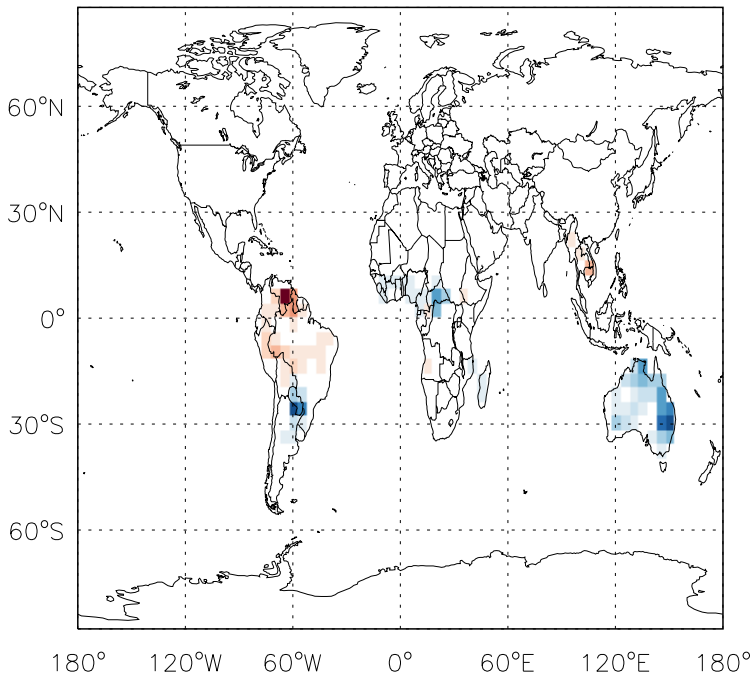

GEOS-Chem Absolute Emission Differences

v11-01f-merra2-Run0 - v11-01d-Run1

ISOP biogenic emissions for Jan

v11-01f-merra2-Run0 - v11-01f-geosp-Run0

ISOP biogenic emissions for Jan