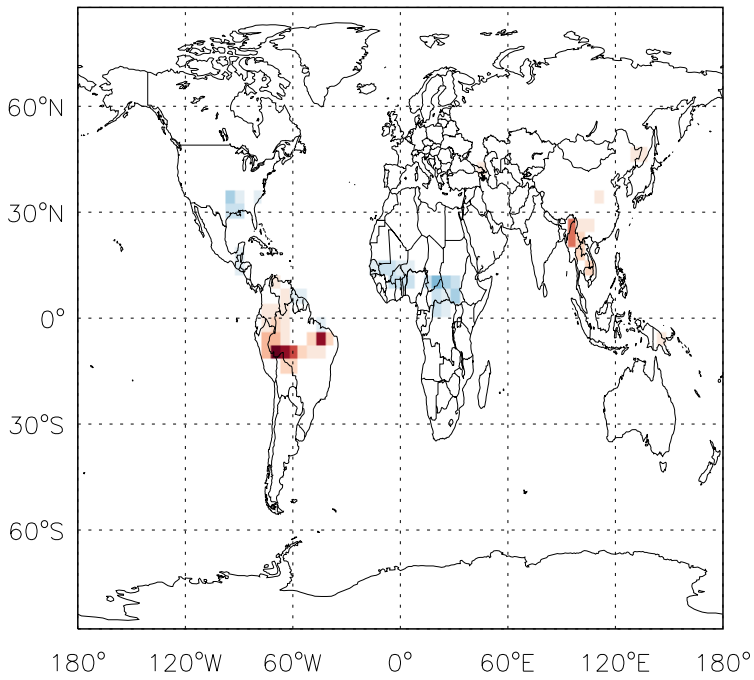

GEOS-Chem Absolute Emission Differences

v11-01f-merra2-Run0 - v11-01d-Run1

ISOP biogenic emissions for Jul

v11-01f-merra2-Run0 - v11-01f-geosp-Run0

ISOP biogenic emissions for Jul