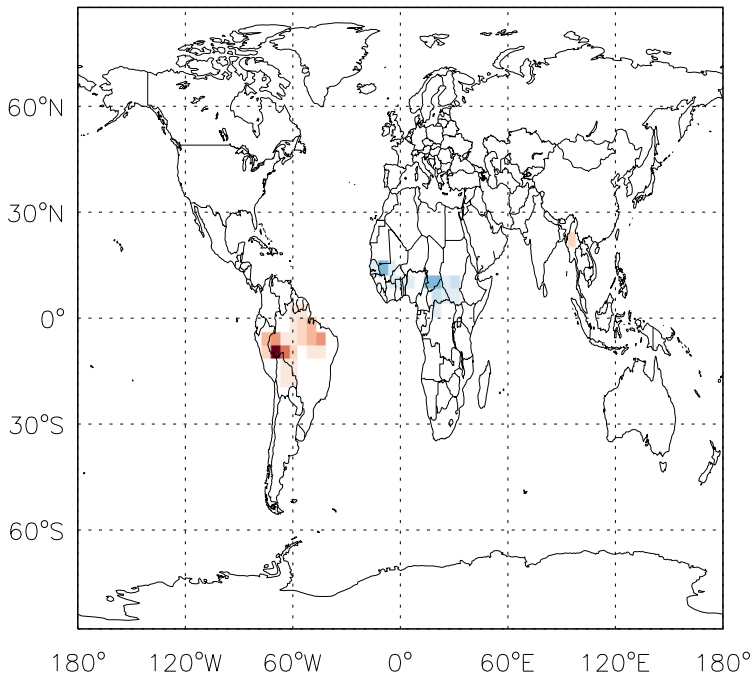

GEOS-Chem Absolute Emission Differences

v11-01f-merra2-Run0 - v11-01d-Run1

ISOP biogenic emissions for Oct

v11-01f-merra2-Run0 - v11-01f-geosp-Run0

ISOP biogenic emissions for Oct