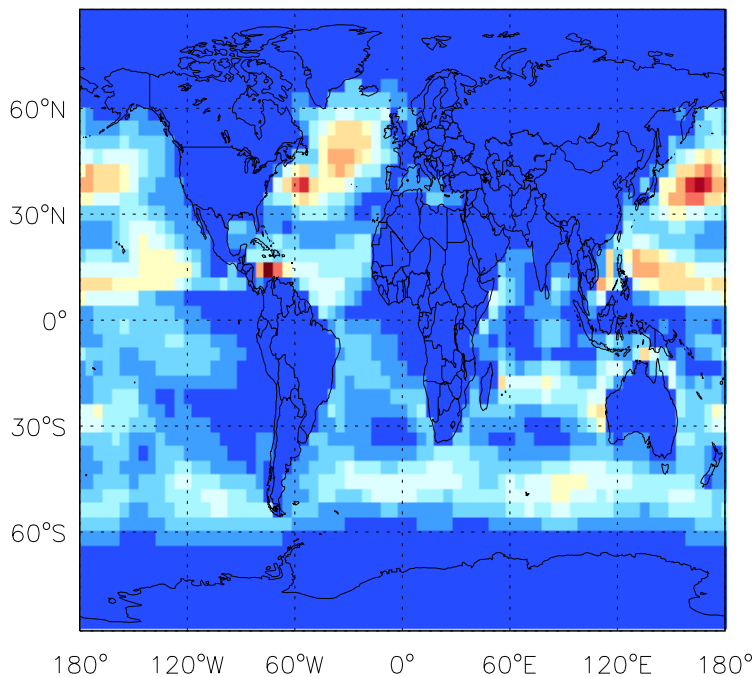

GEOS-Chem Emission Maps

v11-01d-Run1

Accum-mode sea salt emissions for Jan

v11-01f-geosfp-Run0

Accum-mode sea salt emissions for Jan

v11-01f-merra2-Run0

Accum-mode sea salt emissions for Jan

GEOS-Chem Emission Maps

v11-01d-Run1

Coarse-mode sea salt emissions for Jan

v11-01f-geosfp-Run0

Coarse-mode sea salt emissions for Jan

v11-01f-merra2-Run0

Coarse-mode sea salt emissions for Jan