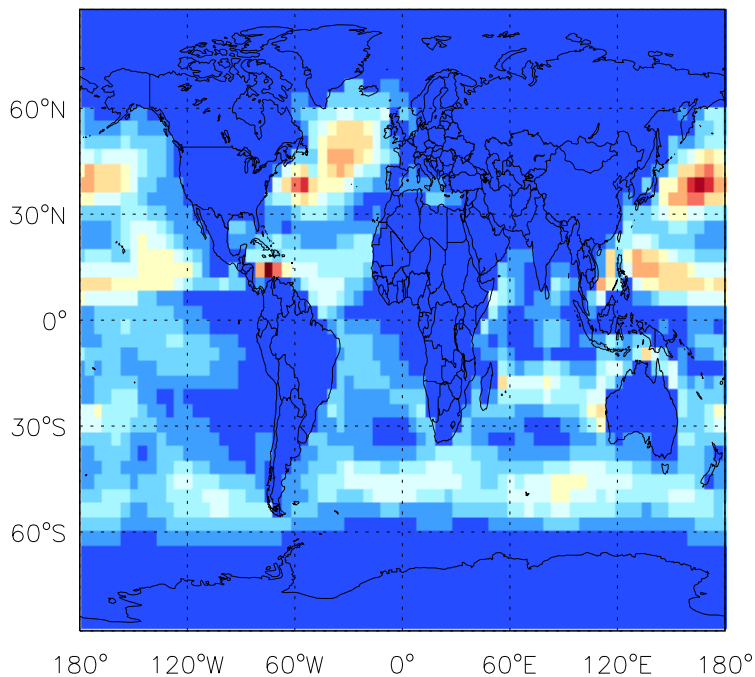

GEOS-Chem Emission Maps

v11-01d-Run1

Accum-mode sea salt emissions for Jan

v11-01f-geosfp-Run0

Accum-mode sea salt emissions for Jan

v11-01f-merra2-Run0

Accum-mode sea salt emissions for Jan

GEOS-Chem Emission Maps

v11-01d-Run1

Coarse-mode sea salt emissions for Jan

v11-01f-geosfp-Run0

Coarse-mode sea salt emissions for Jan

v11-01f-merra2-Run0

Coarse-mode sea salt emissions for Jan