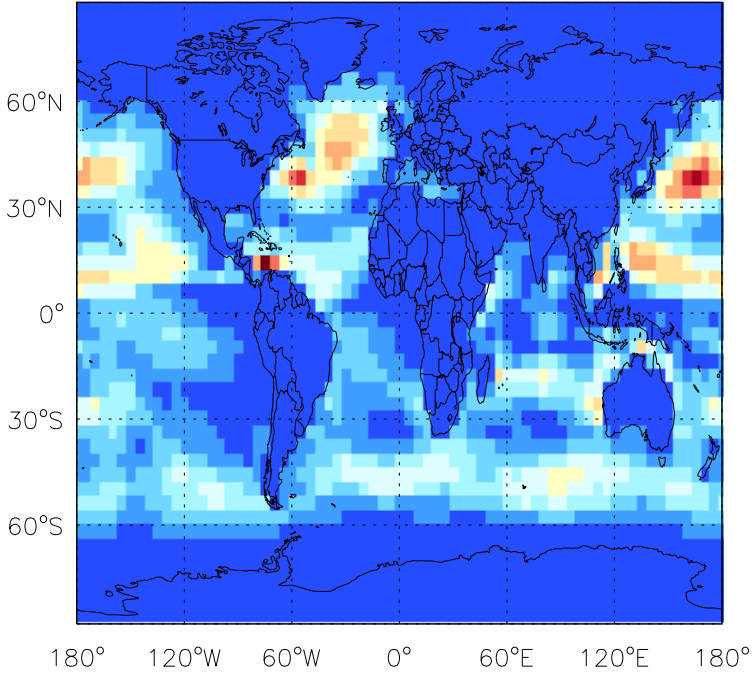

GEOS-Chem Emission Maps

v11-01d-Run1

Accum-mode sea salt emissions for Jan

v11-01f-geosfp-Run0

Accum-mode sea salt emissions for Jan

v11-01f-merra2-Run0

Accum-mode sea salt emissions for Jan

GEOS-Chem Emission Maps

v11-01d-Run1

Coarse-mode sea salt emissions for Jan

v11-01f-geosfp-Run0

Coarse-mode sea salt emissions for Jan

v11-01f-merra2-Run0

Coarse-mode sea salt emissions for Jan