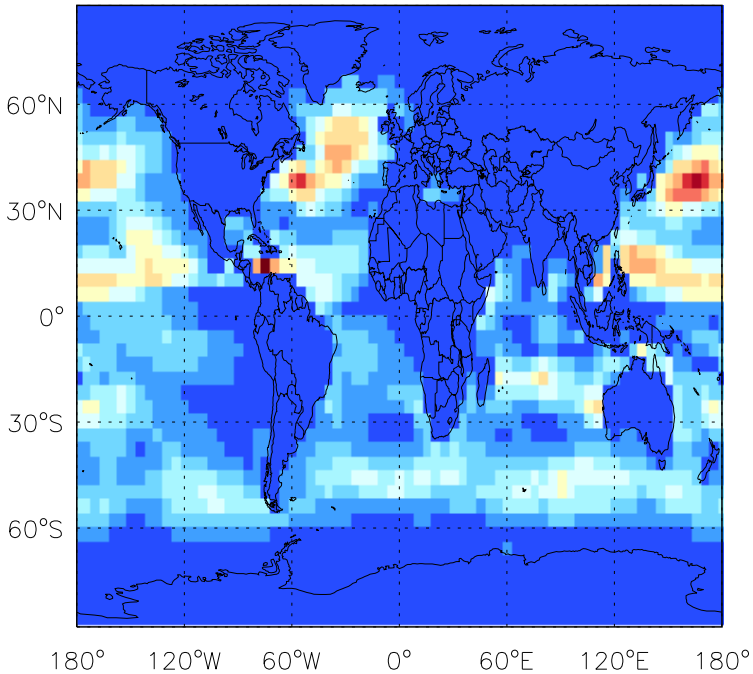

GEOS-Chem Emission Maps

v11-01d-Run1

Accum-mode sea salt emissions for Jan

v11-01f-geosfp-Run0

Accum-mode sea salt emissions for Jan

v11-01f-merra2-Run0

Accum-mode sea salt emissions for Jan

GEOS-Chem Emission Maps

v11-01d-Run1

Coarse-mode sea salt emissions for Jan

v11-01f-geosfp-Run0

Coarse-mode sea salt emissions for Jan

v11-01f-merra2-Run0

Coarse-mode sea salt emissions for Jan