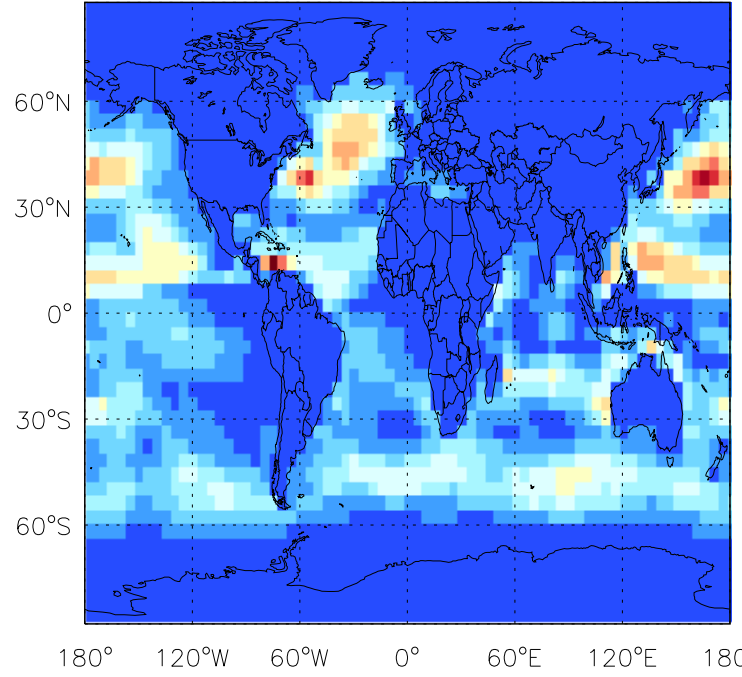

GEOS-Chem Emission Maps

v11-01d-Run1

Accum-mode sea salt emissions for Jan

v11-01f-geosfp-Run0

Accum-mode sea salt emissions for Jan

v11-01f-merra2-Run0

Accum-mode sea salt emissions for Jan

GEOS-Chem Emission Maps

v11-01d-Run1

Coarse-mode sea salt emissions for Jan

v11-01f-geosfp-Run0

Coarse-mode sea salt emissions for Jan

v11-01f-merra2-Run0

Coarse-mode sea salt emissions for Jan