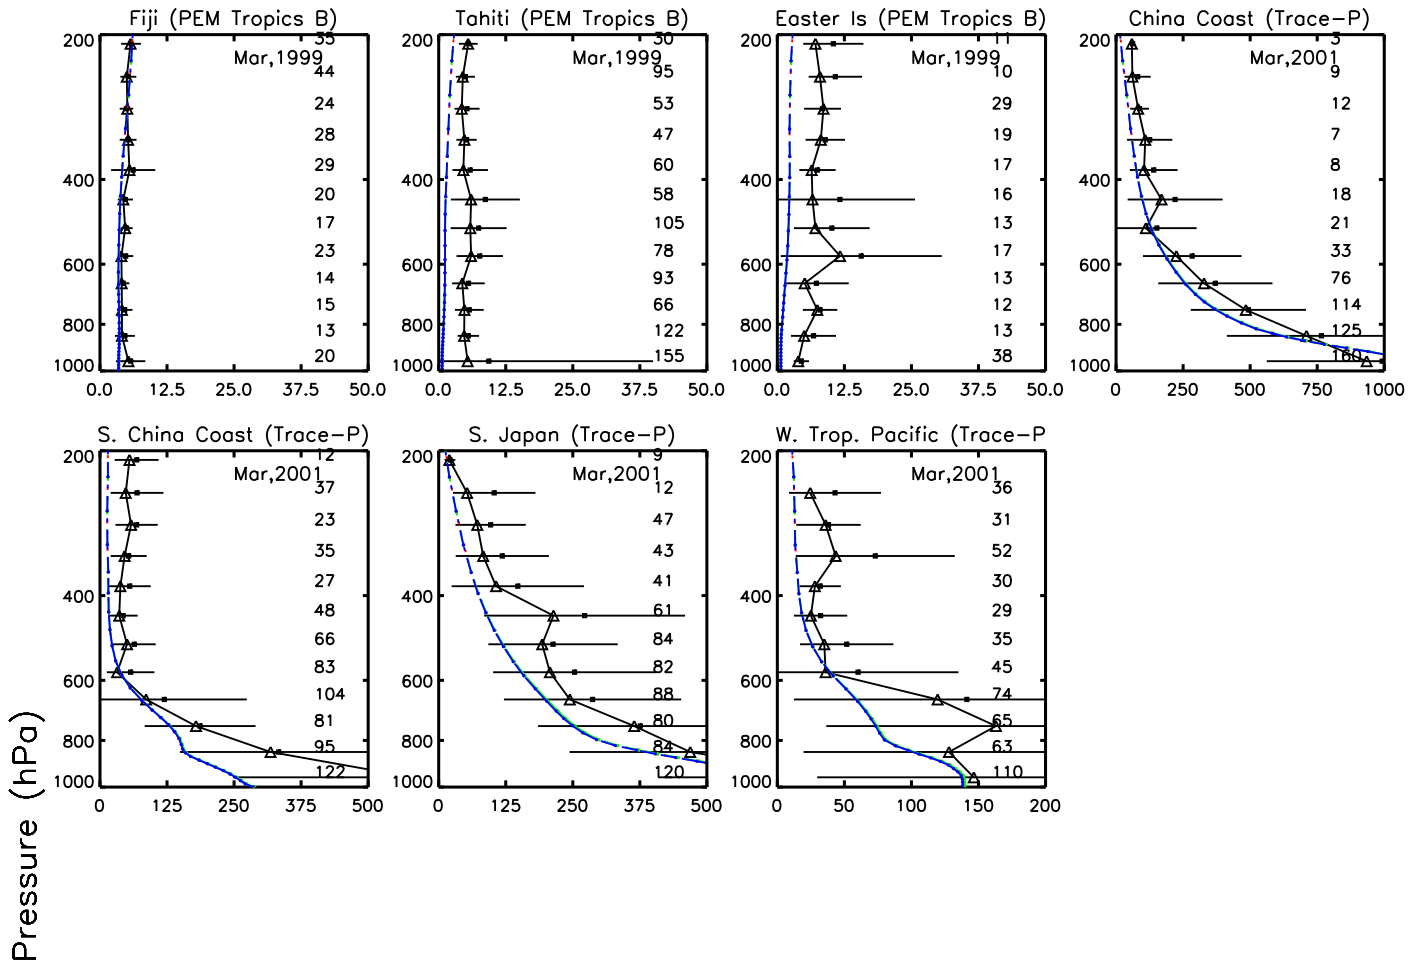

Red: v11-01d-Run1 (2013); Green: v11-01f-geosp-Run0 (2013); Blue: v11-01g-Run0 (2013)

C3H8 (ppt)

Red: v11-01d-Run1 (2013); Green: v11-01f-geosp-Run0 (2013); Blue: v11-01g-Run0 (2013)

Red: v11-01d-Run1 (2013); Green: v11-01f-geosp-Run0 (2013); Blue: v11-01g-Run0 (2013)