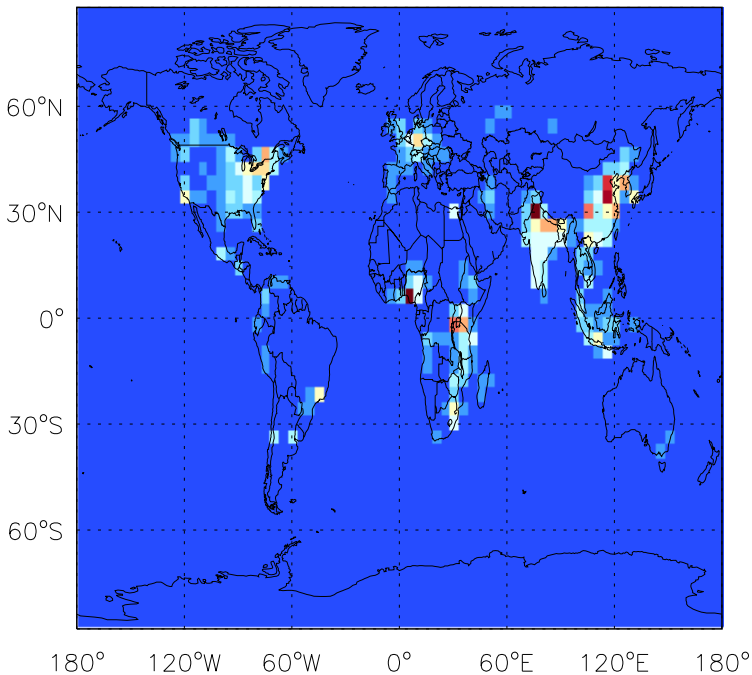

GEOS-Chem Emission Maps

v11-01d-Run1

ALD2 anthro+biofuel emissions for Jul

v11-01f-geosp-Run0

ALD2 anthro+biofuel emissions for Jul

v11-01g-Run0

ALD2 anthro+biofuel emissions for Jul

GEOS-Chem Emission Maps

v11-01d-Run1

ALD2 biomass emissions for Jul

v11-01f-geosfp-Run0

ALD2 biomass emissions for Jul

v11-01g-Run0

ALD2 biomass emissions for Jul

GEOS-Chem Emission Maps

v11-01d-Run1