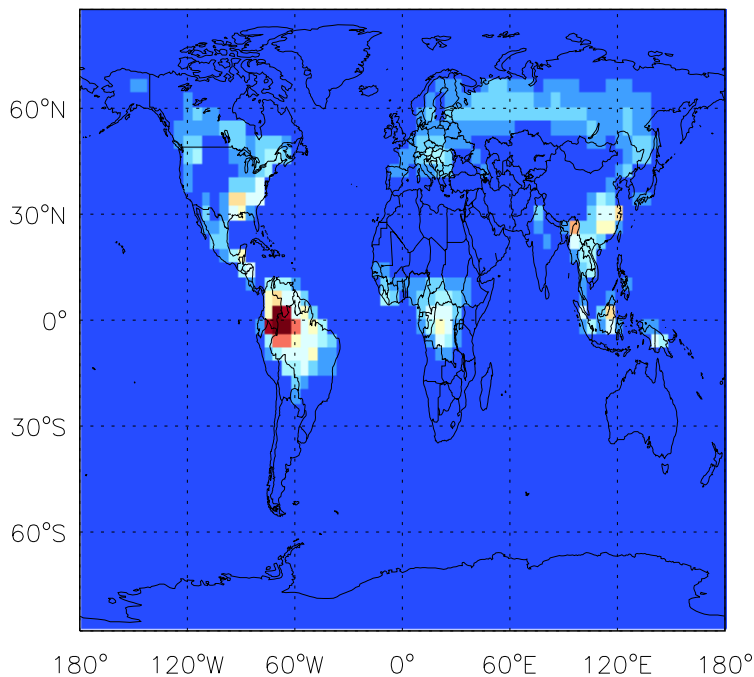

GEOS-Chem Emission Maps

v11-01d-Run1

ALD2 anthro+biofuel emissions for Jul

v11-01f-geosp-Run0

ALD2 anthro+biofuel emissions for Jul

v11-01g-Run0

ALD2 anthro+biofuel emissions for Jul

GEOS-Chem Emission Maps

v11-01d-Run1

ALD2 biomass emissions for Jul

v11-01f-geosfp-Run0

ALD2 biomass emissions for Jul

v11-01g-Run0

ALD2 biomass emissions for Jul

GEOS-Chem Emission Maps

v11-01d-Run1

ALD2 biogenic emissions for Jul

v11-01f-geosfp-Run0

ALD2 biogenic emissions for Jul

v11-01g-Run0

ALD2 biogenic emissions for Jul