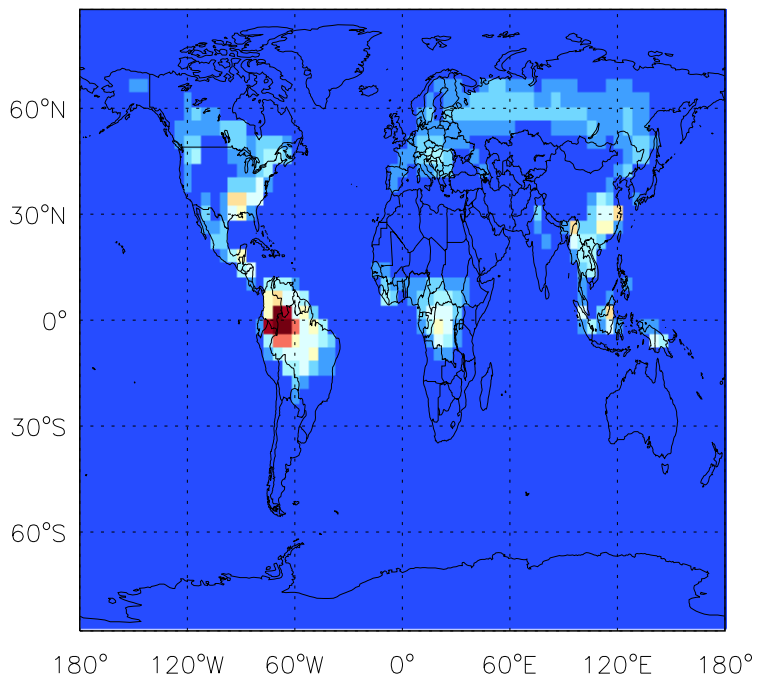

GEOS-Chem Emission Maps

v11-01d-Run1

ALD2 anthro+biofuel emissions for Jul

v11-01f-geosp-Run0

ALD2 anthro+biofuel emissions for Jul

v11-01g-Run0

ALD2 anthro+biofuel emissions for Jul

GEOS-Chem Emission Maps

v11-01d-Run1

ALD2 biomass emissions for Jul

v11-01f-geosfp-Run0

ALD2 biomass emissions for Jul

v11-01g-Run0

ALD2 biomass emissions for Jul

GEOS-Chem Emission Maps

v11-01d-Run1

ALD2 biogenic emissions for Jul

v11-01f-geosfp-Run0

ALD2 biogenic emissions for Jul

v11-01g-Run0

ALD2 biogenic emissions for Jul