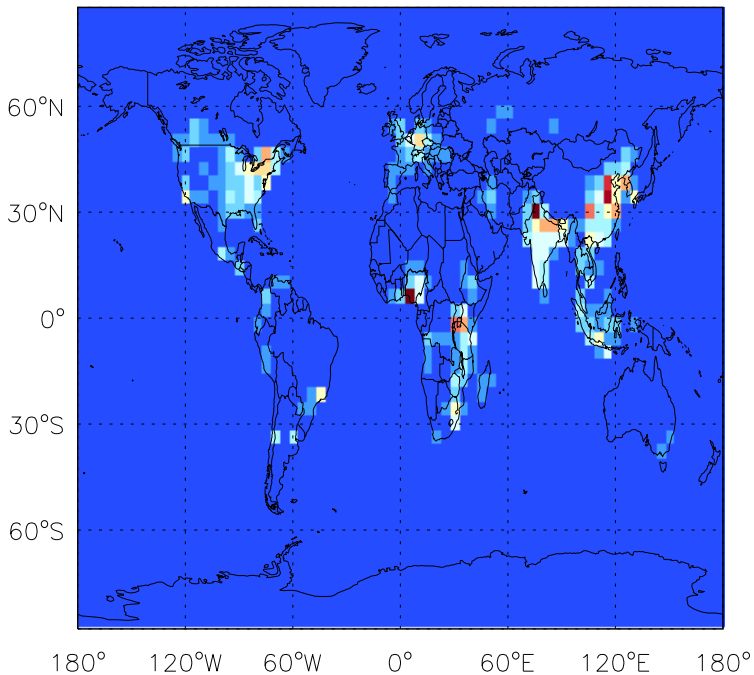

GEOS-Chem Emission Maps

v11-01d-Run1

ALD2 anthro+biofuel emissions for Jul

v11-01f-geosp-Run0

ALD2 anthro+biofuel emissions for Jul

v11-01g-Run0

ALD2 anthro+biofuel emissions for Jul

GEOS-Chem Emission Maps

v11-01d-Run1

ALD2 biomass emissions for Jul

v11-01f-geosfp-Run0

ALD2 biomass emissions for Jul

v11-01g-Run0

ALD2 biomass emissions for Jul

GEOS-Chem Emission Maps

v11-01d-Run1

ALD2 biogenic emissions for Jul

v11-01f-geosfp-Run0

ALD2 biogenic emissions for Jul

v11-01g-Run0

ALD2 biogenic emissions for Jul