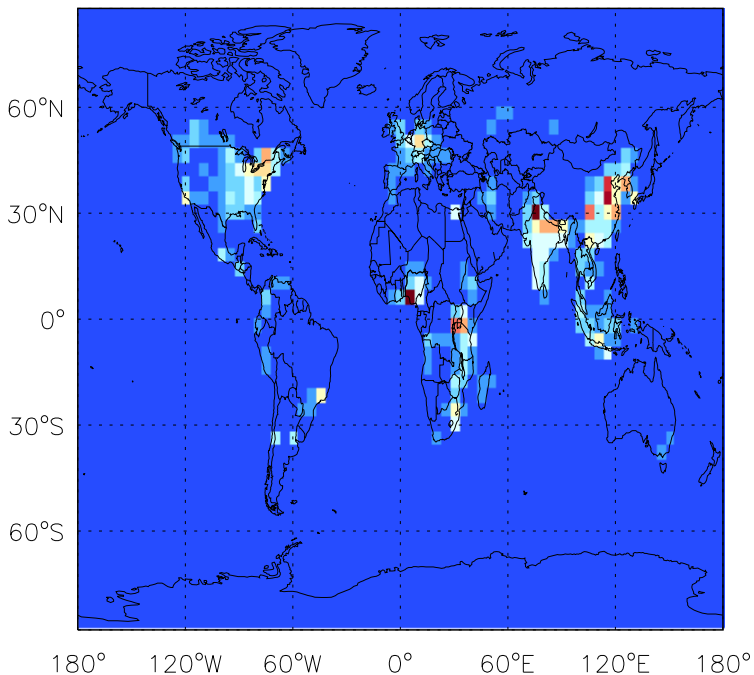

GEOS-Chem Emission Maps

v11-01d-Run1

ALD2 anthro+biofuel emissions for Jul

v11-01f-geosp-Run0

ALD2 anthro+biofuel emissions for Jul

v11-01g-Run0

ALD2 anthro+biofuel emissions for Jul

GEOS-Chem Emission Maps

v11-01d-Run1

ALD2 biomass emissions for Jul

v11-01f-geosfp-Run0

ALD2 biomass emissions for Jul

v11-01g-Run0

ALD2 biomass emissions for Jul

GEOS-Chem Emission Maps

v11-01d-Run1

ALD2 biogenic emissions for Jul

v11-01f-geosfp-Run0

ALD2 biogenic emissions for Jul

v11-01g-Run0

ALD2 biogenic emissions for Jul