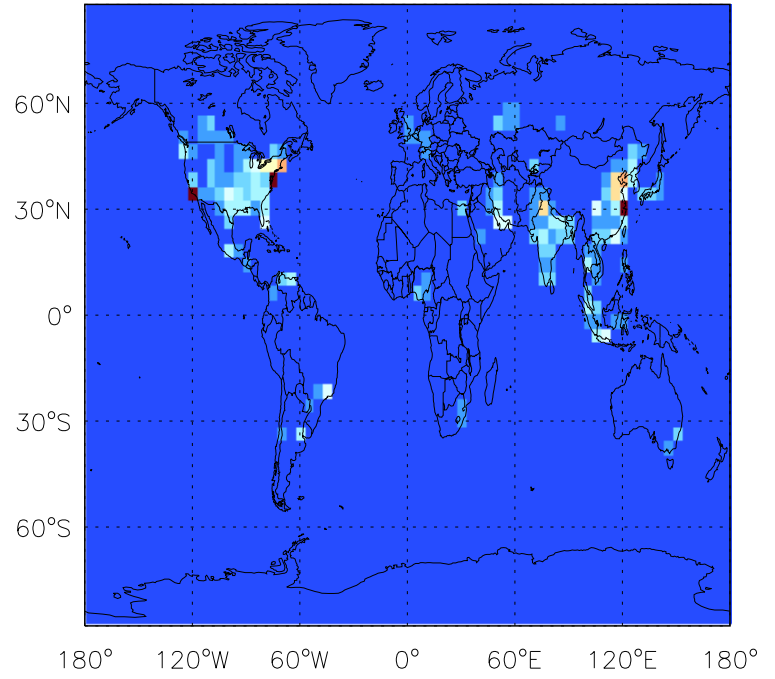

GEOS-Chem Emission Maps

v11-01d-Run1

ALK4 anthro+biofuel emissions for Apr

v11-01f-geosfp-Run0

ALK4 anthro+biofuel emissions for Apr

v11-01g-Run0

ALK4 anthro+biofuel emissions for Apr

GEOS-Chem Emission Maps

v11-01d-Run1

ALK4 biomass emissions for Apr

v11-01f-geosfp-Run0

ALK4 biomass emissions for Apr

v11-01g-Run0

ALK4 biomass emissions for Apr