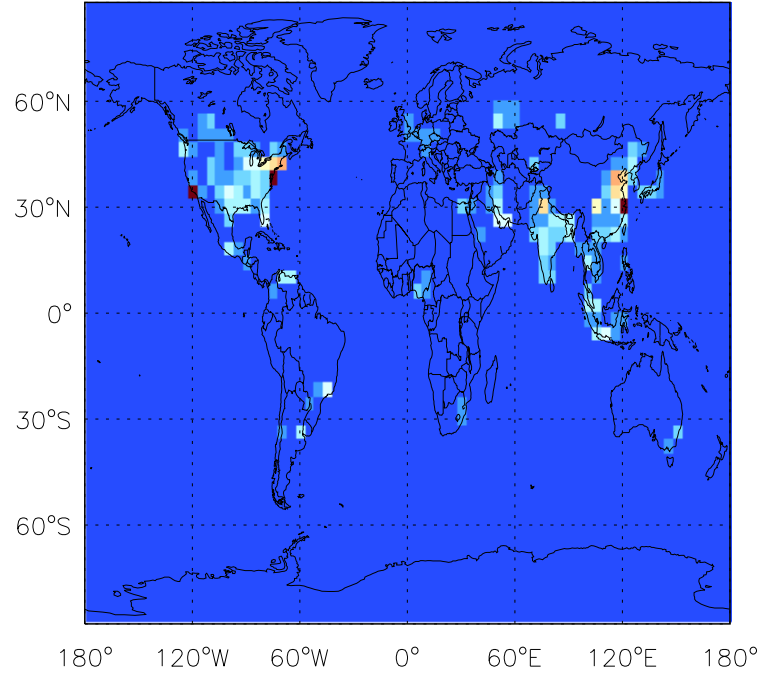

GEOS-Chem Emission Maps

v11-01d-Run1

ALK4 anthro+biofuel emissions for Jan

v11-01f-geosp-Run0

ALK4 anthro+biofuel emissions for Jan

v11-01g-Run0

ALK4 anthro+biofuel emissions for Jan

GEOS-Chem Emission Maps

v11-01d-Run1

ALK4 biomass emissions for Jan

v11-01f-geosp-Run0

ALK4 biomass emissions for Jan

v11-01g-Run0

ALK4 biomass emissions for Jan