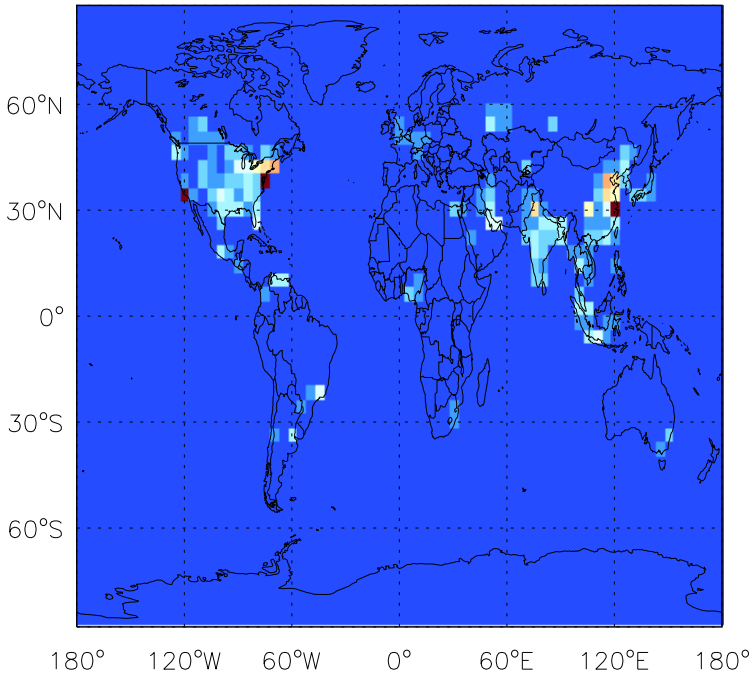

GEOS-Chem Emission Maps

v11-01d-Run1

ALK4 anthro+biofuel emissions for Jan

v11-01f-geosp-Run0

ALK4 anthro+biofuel emissions for Jan

v11-01g-Run0

ALK4 anthro+biofuel emissions for Jan

GEOS-Chem Emission Maps

v11-01d-Run1

ALK4 biomass emissions for Jan

v11-01f-geosp-Run0

ALK4 biomass emissions for Jan

v11-01g-Run0

ALK4 biomass emissions for Jan