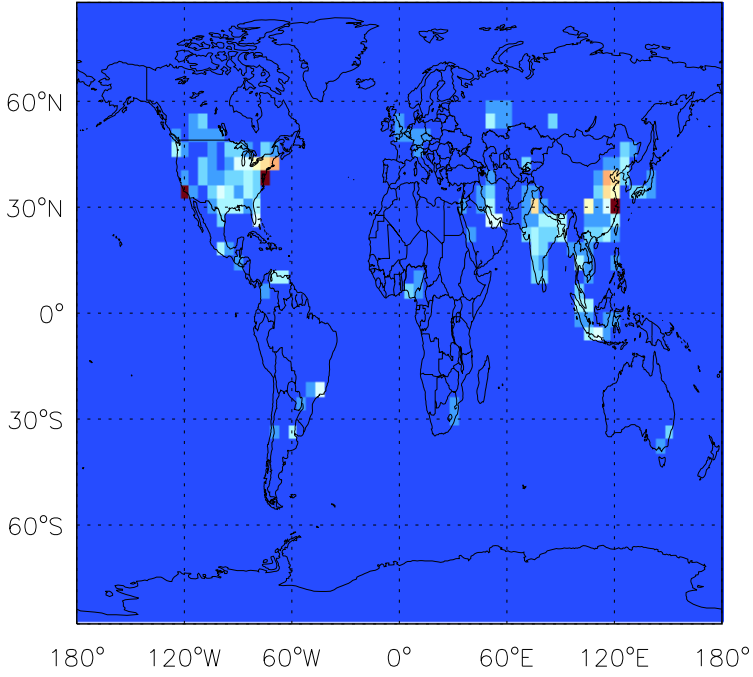

GEOS-Chem Emission Maps

v11-01d-Run1

ALK4 anthro+biofuel emissions for Jan

v11-01f-geosp-Run0

ALK4 anthro+biofuel emissions for Jan

v11-01g-Run0

ALK4 anthro+biofuel emissions for Jan

GEOS-Chem Emission Maps

v11-01d-Run1

ALK4 biomass emissions for Jan

v11-01f-geosp-Run0

ALK4 biomass emissions for Jan

v11-01g-Run0

ALK4 biomass emissions for Jan