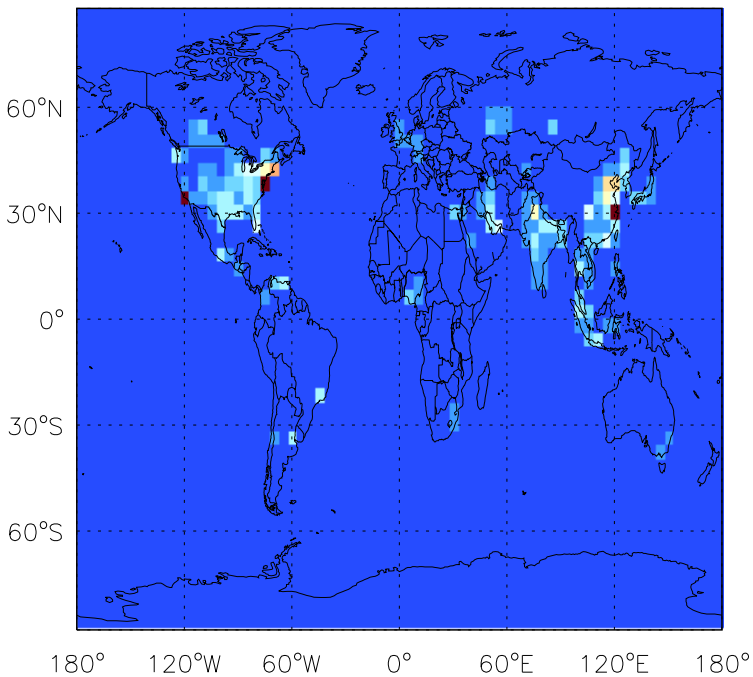

GEOS-Chem Emission Maps

v11-01d-Run1

ALK4 anthro+biofuel emissions for Oct

v11-01f-geosp-Run0

ALK4 anthro+biofuel emissions for Oct

v11-01g-Run0

ALK4 anthro+biofuel emissions for Oct

GEOS-Chem Emission Maps

v11-01d-Run1

ALK4 biomass emissions for Oct

v11-01f-geosfp-Run0

ALK4 biomass emissions for Oct

v11-01g-Run0

ALK4 biomass emissions for Oct