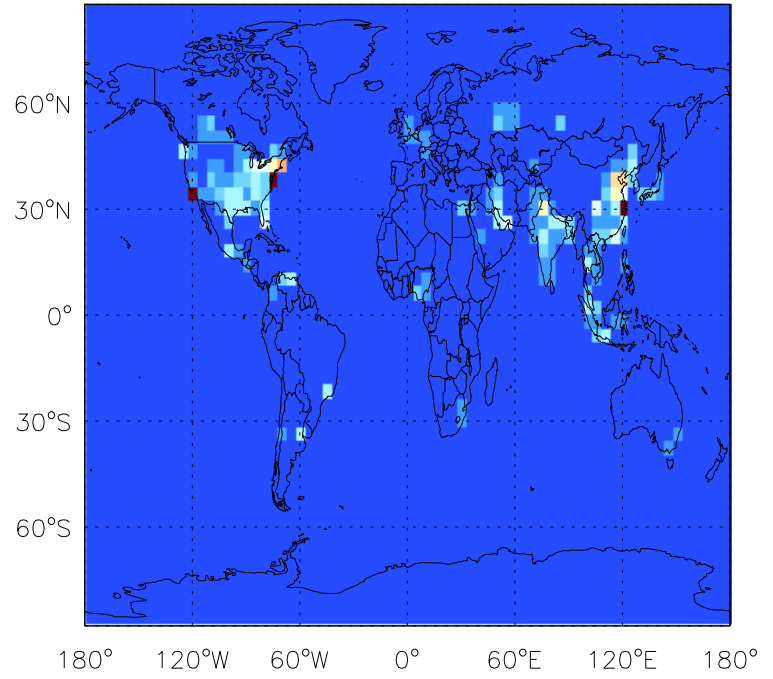

GEOS-Chem Emission Maps

v11-01d-Run1

ALK4 anthro+biofuel emissions for Oct

v11-01f-geosp-Run0

ALK4 anthro+biofuel emissions for Oct

v11-01g-Run0

ALK4 anthro+biofuel emissions for Oct

GEOS-Chem Emission Maps

v11-01d-Run1

ALK4 biomass emissions for Oct

v11-01f-geosfp-Run0

ALK4 biomass emissions for Oct

v11-01g-Run0

ALK4 biomass emissions for Oct