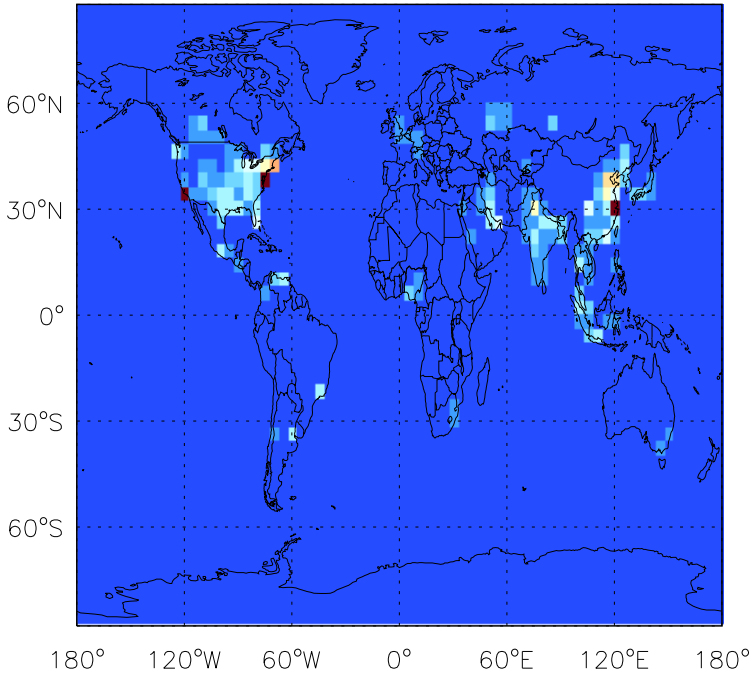

GEOS-Chem Emission Maps

v11-01d-Run1

ALK4 anthro+biofuel emissions for Oct

v11-01f-geosp-Run0

ALK4 anthro+biofuel emissions for Oct

v11-01g-Run0

ALK4 anthro+biofuel emissions for Oct

GEOS-Chem Emission Maps

v11-01d-Run1

ALK4 biomass emissions for Oct

v11-01f-geosfp-Run0

ALK4 biomass emissions for Oct

v11-01g-Run0

ALK4 biomass emissions for Oct