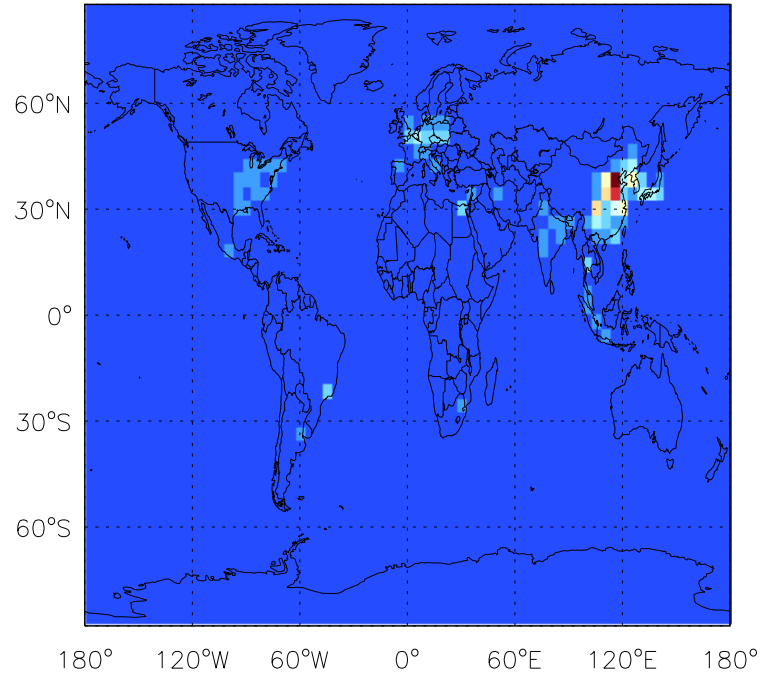

GEOS-Chem Emission Maps

v11-01d-Run1

BC anthro emissions for Jul

v11-01f-geosp-Run0

BC anthro emissions for Jul

v11-01g-Run0

BC anthro emissions for Jul

GEOS-Chem Emission Maps

v11-01d-Run1

BC biofuel emissions for Jul

v11-01f-geosp-Run0

BC biofuel emissions for Jul

v11-01g-Run0

BC biofuel emissions for Jul

GEOS-Chem Emission Maps

v11-01d-Run1

BC biomass emissions for Jul

0.00e+00 1.11e+07 2.22e+07kg C

v11-01f-geosp-Run0

BC biomass emissions for Jul

0.00e+00 1.11e+07 2.22e+07kg C

v11-01g-Run0

BC biomass emissions for Jul

0.00e+00 1.11e+07 2.22e+07kg C