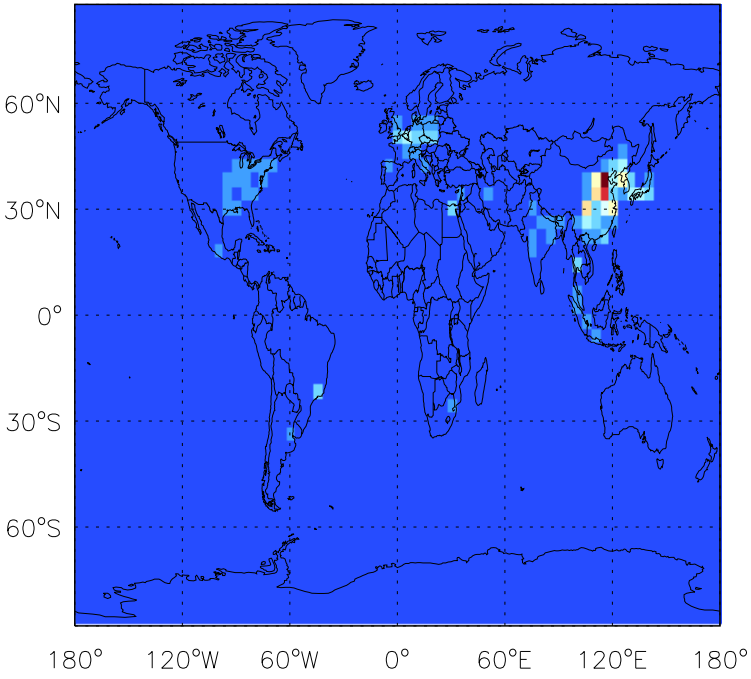

GEOS-Chem Emission Maps

v11-01d-Run1

BC anthro emissions for Jul

v11-01f-geosp-Run0

BC anthro emissions for Jul

v11-01g-Run0

BC anthro emissions for Jul

GEOS-Chem Emission Maps

v11-01d-Run1

BC biofuel emissions for Jul

v11-01f-geosp-Run0

BC biofuel emissions for Jul

v11-01g-Run0

BC biofuel emissions for Jul

GEOS-Chem Emission Maps

v11-01d-Run1

BC biomass emissions for Jul

0.00e+00 1.11e+07 2.22e+07kg C

v11-01f-geosp-Run0

BC biomass emissions for Jul

0.00e+00 1.11e+07 2.22e+07kg C

v11-01g-Run0

BC biomass emissions for Jul

0.00e+00 1.11e+07 2.22e+07kg C