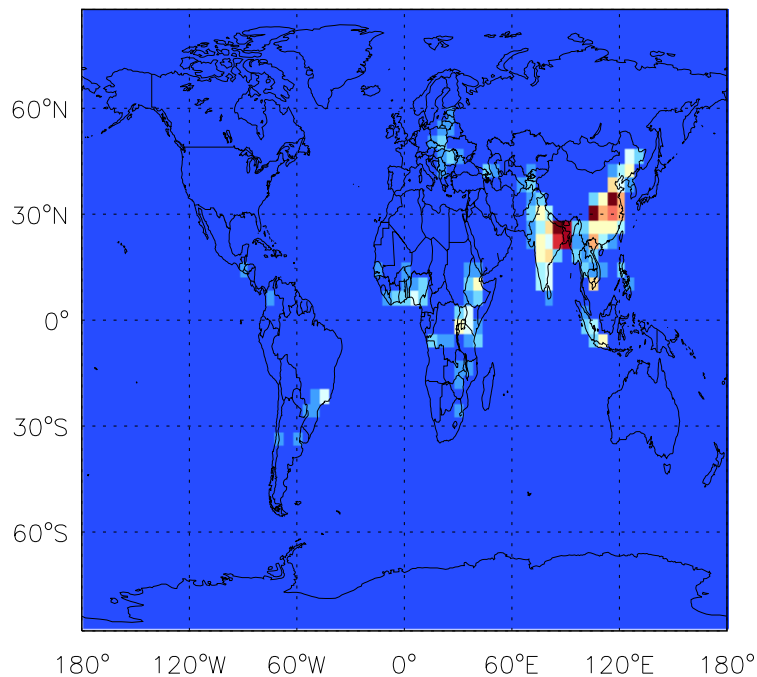

GEOS-Chem Emission Maps

v11-01d-Run1

BC anthro emissions for Jul

v11-01f-geosp-Run0

BC anthro emissions for Jul

v11-01g-Run0

BC anthro emissions for Jul

GEOS-Chem Emission Maps

v11-01d-Run1

BC biofuel emissions for Jul

v11-01f-geosp-Run0

BC biofuel emissions for Jul

v11-01g-Run0

BC biofuel emissions for Jul

GEOS-Chem Emission Maps

v11-01d-Run1