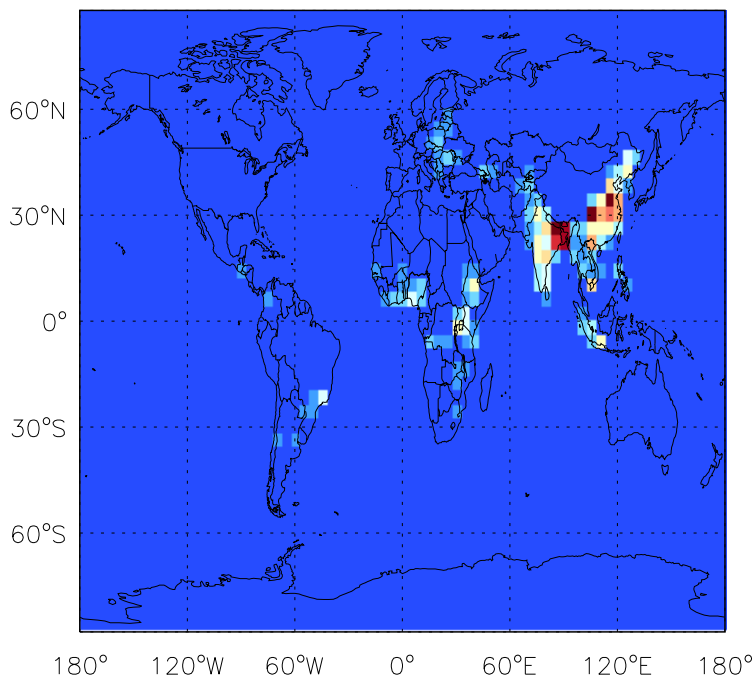

GEOS-Chem Emission Maps

v11-01d-Run1

BC anthro emissions for Jul

v11-01f-geosp-Run0

BC anthro emissions for Jul

v11-01g-Run0

BC anthro emissions for Jul

GEOS-Chem Emission Maps

v11-01d-Run1

BC biofuel emissions for Jul

v11-01f-geosp-Run0

BC biofuel emissions for Jul

v11-01g-Run0

BC biofuel emissions for Jul

GEOS-Chem Emission Maps

v11-01d-Run1

BC biomass emissions for Jul

0.00e+00 1.11e+07 2.22e+07kg C

v11-01f-geosp-Run0

BC biomass emissions for Jul

0.00e+00 1.11e+07 2.22e+07kg C

v11-01g-Run0

BC biomass emissions for Jul

0.00e+00 1.11e+07 2.22e+07kg C