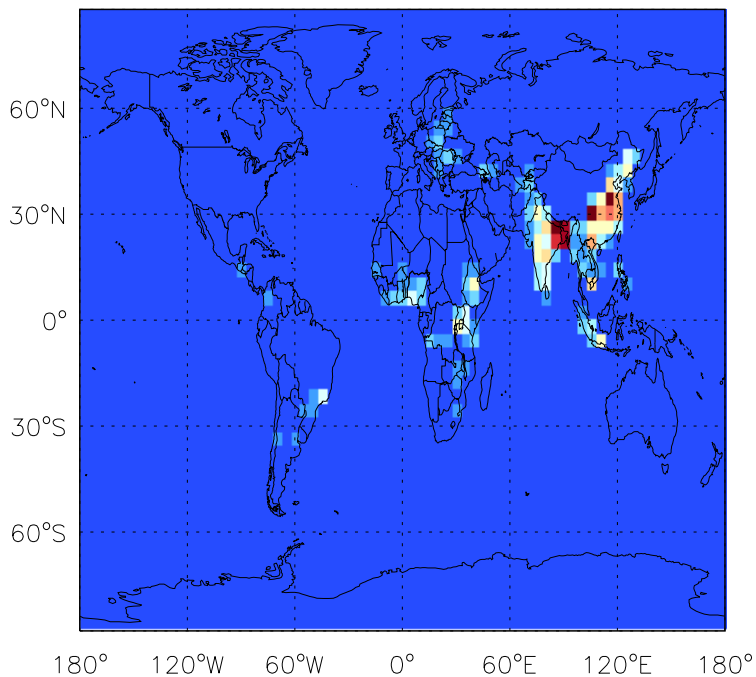

GEOS-Chem Emission Maps

v11-01d-Run1

BC anthro emissions for Jul

v11-01f-geosp-Run0

BC anthro emissions for Jul

v11-01g-Run0

BC anthro emissions for Jul

GEOS-Chem Emission Maps

v11-01d-Run1

BC biofuel emissions for Jul

v11-01f-geosp-Run0

BC biofuel emissions for Jul

v11-01g-Run0

BC biofuel emissions for Jul

GEOS-Chem Emission Maps

v11-01d-Run1

BC biomass emissions for Jul

0.00e+00 1.11e+07 2.22e+07kg C

v11-01f-geosp-Run0

BC biomass emissions for Jul

0.00e+00 1.11e+07 2.22e+07kg C

v11-01g-Run0

BC biomass emissions for Jul

0.00e+00 1.11e+07 2.22e+07kg C