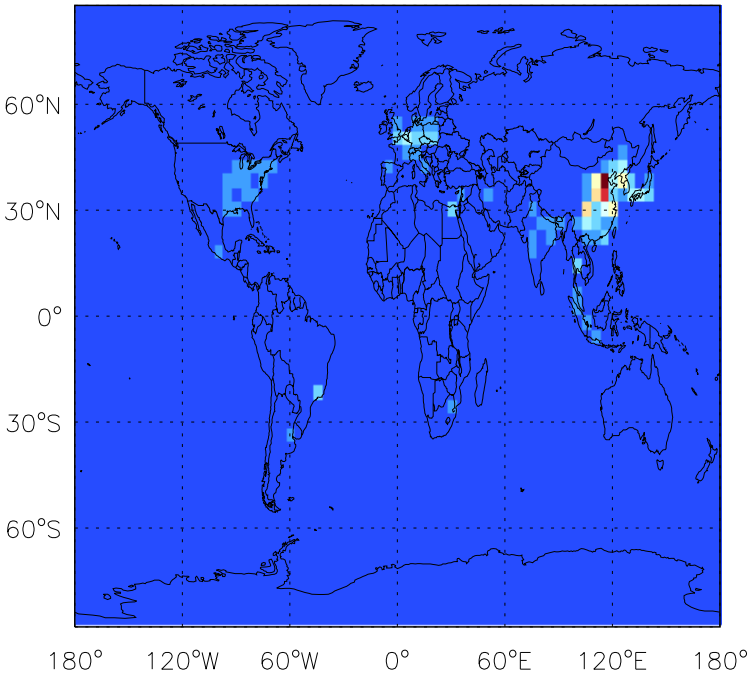

GEOS-Chem Emission Maps

v11-01d-Run1

BC anthro emissions for Jul

v11-01f-geosp-Run0

BC anthro emissions for Jul

v11-01g-Run0

BC anthro emissions for Jul

GEOS-Chem Emission Maps

v11-01d-Run1

BC biofuel emissions for Jul

v11-01f-geosp-Run0

BC biofuel emissions for Jul

v11-01g-Run0

BC biofuel emissions for Jul

GEOS-Chem Emission Maps

v11-01d-Run1