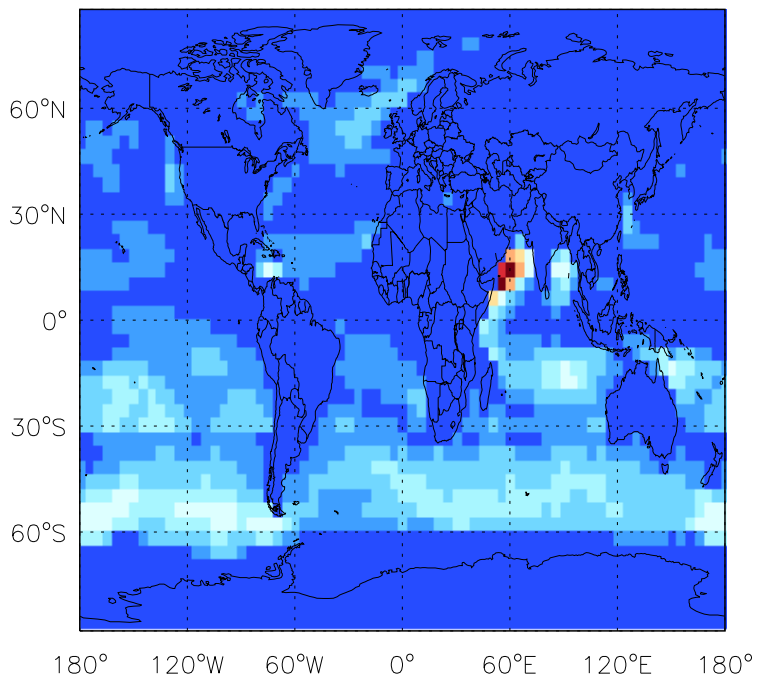

GEOS-Chem Emission Maps

v11-01d-Run1

Br2 biogenic emissions for Jul

v11-01f-geosfp-Run0

Br2 biogenic emissions for Jul

v11-01g-Run0

Br2 biogenic emissions for Jul