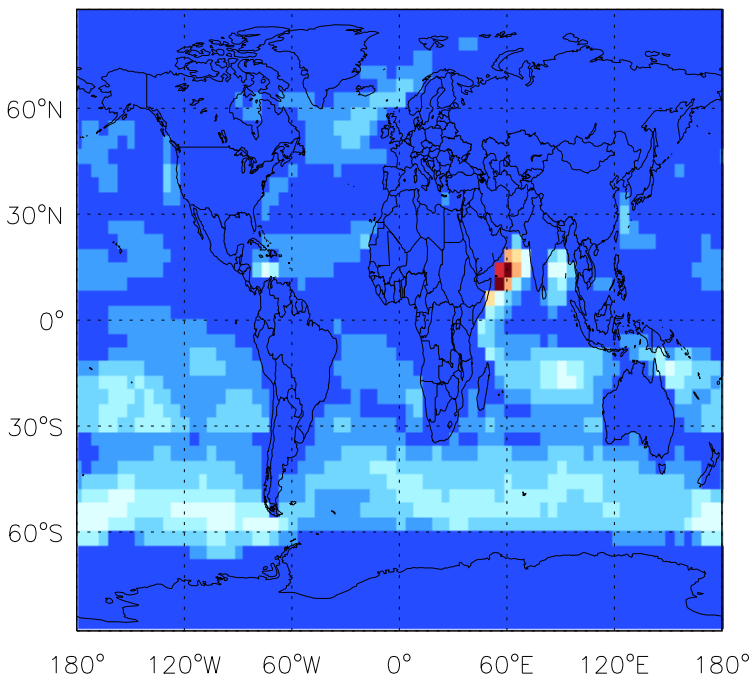

GEOS-Chem Emission Maps

v11-01d-Run1

Br2 biogenic emissions for Jul

v11-01f-geosfp-Run0

Br2 biogenic emissions for Jul

v11-01g-Run0

Br2 biogenic emissions for Jul