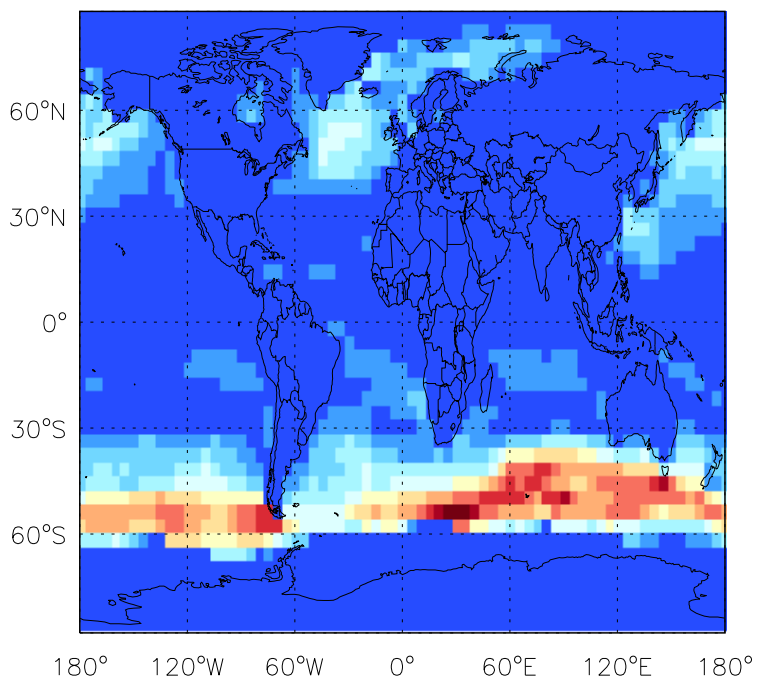

GEOS-Chem Emission Maps

v11-01d-Run1

Br2 biogenic emissions for Oct

v11-01f-geosfp-Run0

Br2 biogenic emissions for Oct

v11-01g-Run0

Br2 biogenic emissions for Oct