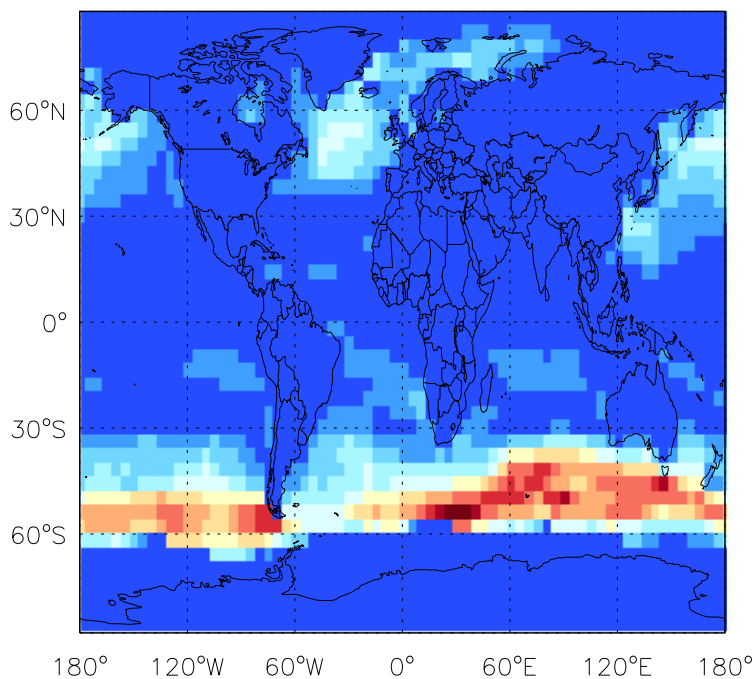

GEOS-Chem Emission Maps

v11-01d-Run1

Br2 biogenic emissions for Oct

v11-01f-geosfp-Run0

Br2 biogenic emissions for Oct

v11-01g-Run0

Br2 biogenic emissions for Oct