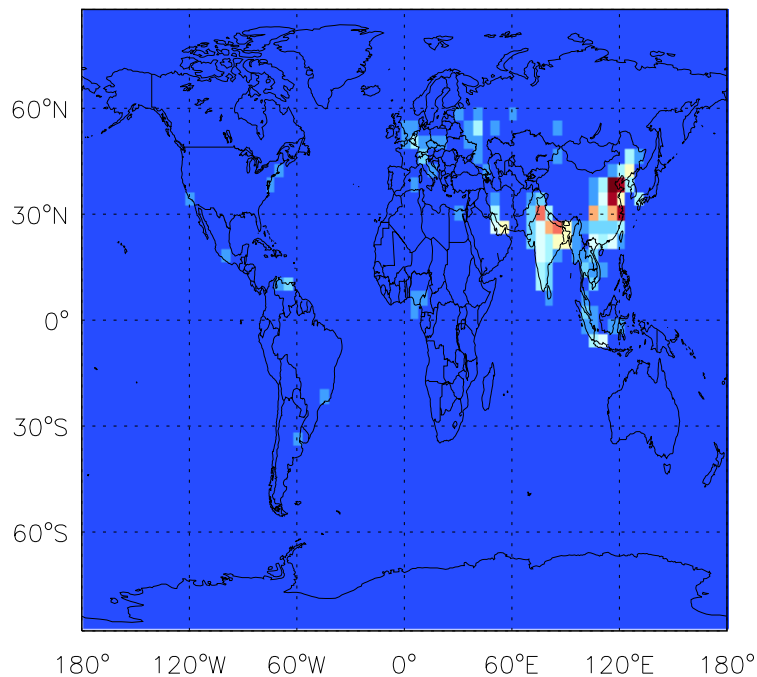

GEOS-Chem Emission Maps

v11-01d-Run1

C3H8 anthro+biofuel emissions for Jul

v11-01f-geosfp-Run0

C3H8 anthro+biofuel emissions for Jul

v11-01g-Run0

C3H8 anthro+biofuel emissions for Jul

GEOS-Chem Emission Maps

v11-01d-Run1

C3H8 biomass emissions for Jul

v11-01f-geosfp-Run0

C3H8 biomass emissions for Jul

v11-01g-Run0

C3H8 biomass emissions for Jul