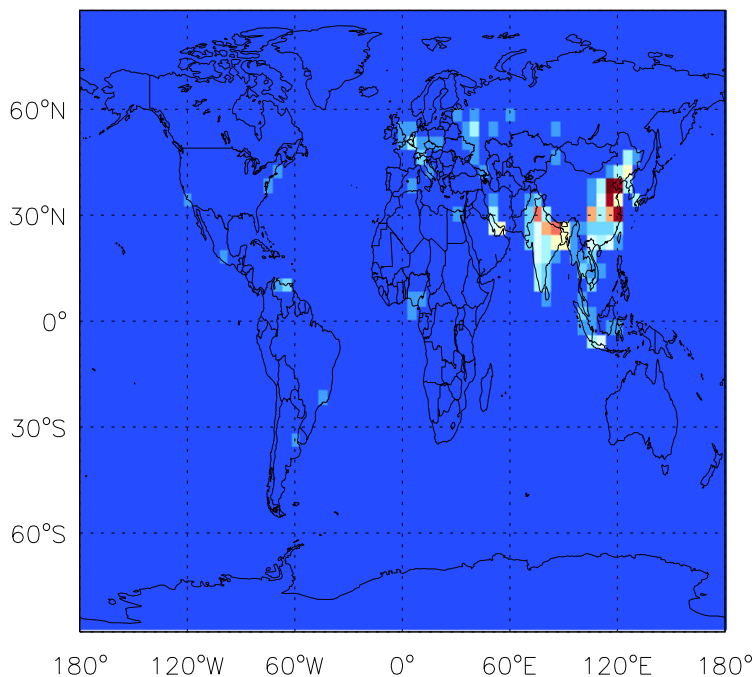

GEOS-Chem Emission Maps

v11-01d-Run1

C3H8 anthro+biofuel emissions for Jul

v11-01f-geosfp-Run0

C3H8 anthro+biofuel emissions for Jul

v11-01g-Run0

C3H8 anthro+biofuel emissions for Jul

GEOS-Chem Emission Maps