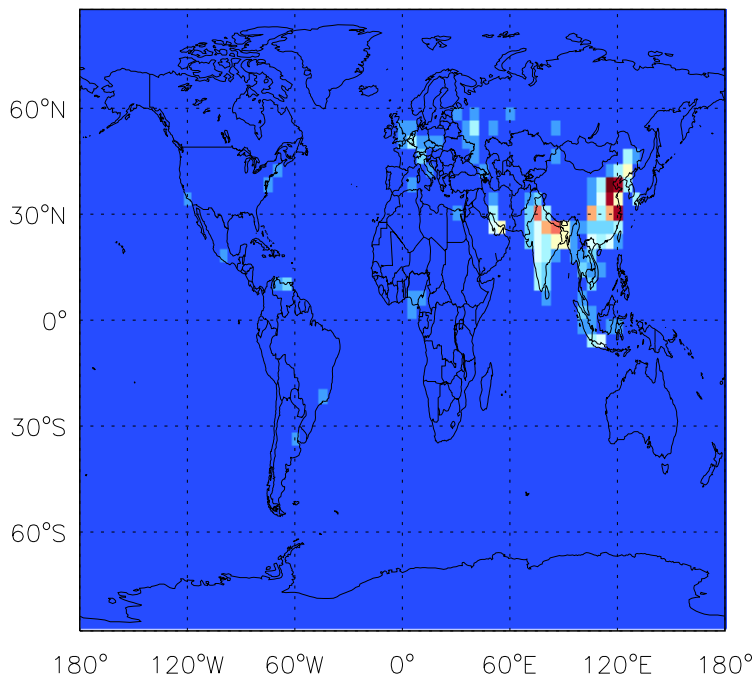

GEOS-Chem Emission Maps

v11-01d-Run1

C3H8 anthro+biofuel emissions for Jul

v11-01f-geosfp-Run0

C3H8 anthro+biofuel emissions for Jul

v11-01g-Run0

C3H8 anthro+biofuel emissions for Jul

GEOS-Chem Emission Maps

v11-01d-Run1

C3H8 biomass emissions for Jul

v11-01f-geosfp-Run0

C3H8 biomass emissions for Jul

v11-01g-Run0

C3H8 biomass emissions for Jul