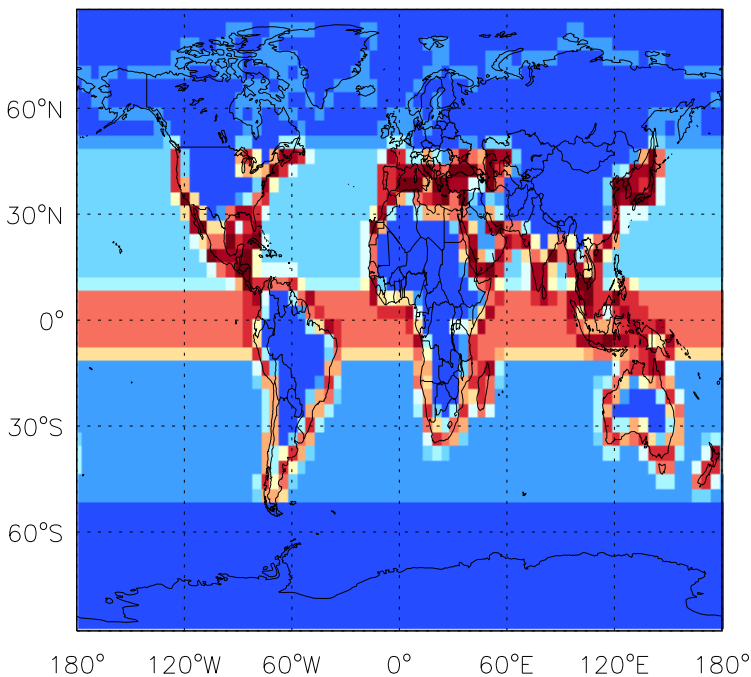

GEOS-Chem Emission Maps

v11-01d-Run1

CH₂Br₂ biogenic emissions for Jul

v11-01f-geosfp-Run0

CH₂Br₂ biogenic emissions for Jul

v11-01g-Run0

CH₂Br₂ biogenic emissions for Jul