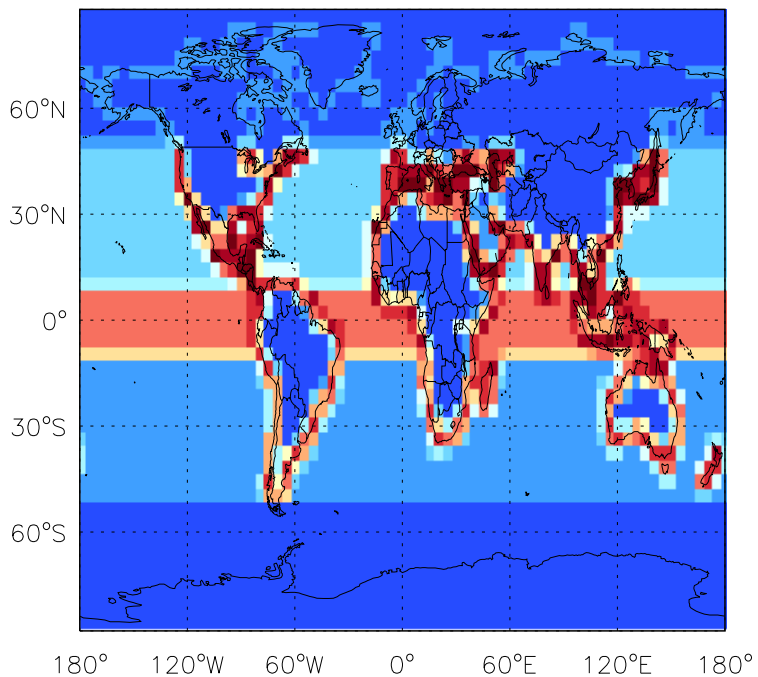

GEOS-Chem Emission Maps

v11-01d-Run1

CH₂Br₂ biogenic emissions for Jul

v11-01f-geosfp-Run0

CH₂Br₂ biogenic emissions for Jul

v11-01g-Run0

CH₂Br₂ biogenic emissions for Jul