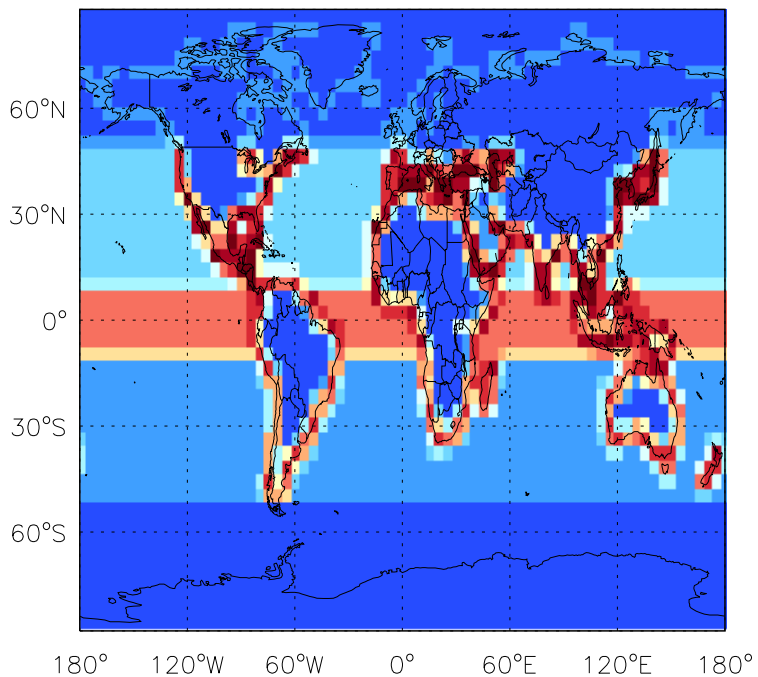

GEOS-Chem Emission Maps

v11-01d-Run1

CH<sub>2</sub>Br<sub>2</sub> biogenic emissions for Oct

v11-01f-geosfp-Run0

CH<sub>2</sub>Br<sub>2</sub> biogenic emissions for Oct

v11-01g-Run0

CH<sub>2</sub>Br<sub>2</sub> biogenic emissions for Oct