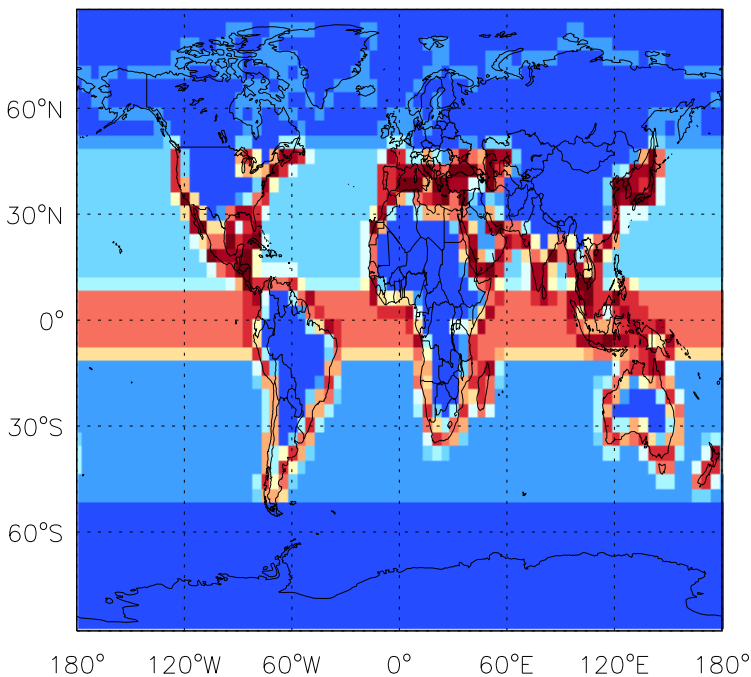

GEOS-Chem Emission Maps

v11-01d-Run1

CH<sub>2</sub>Br<sub>2</sub> biogenic emissions for Oct

v11-01f-geosfp-Run0

CH<sub>2</sub>Br<sub>2</sub> biogenic emissions for Oct

v11-01g-Run0

CH<sub>2</sub>Br<sub>2</sub> biogenic emissions for Oct