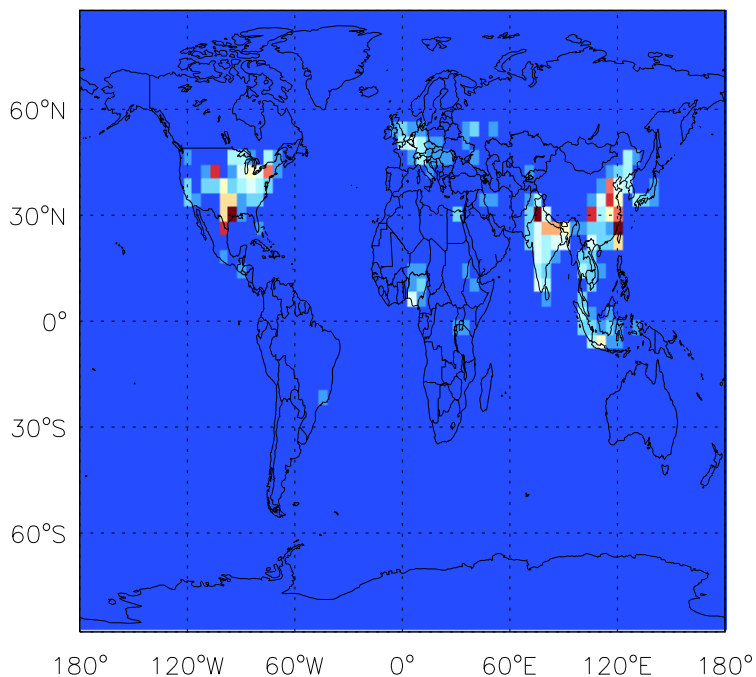

GEOS-Chem Emission Maps

v11-01d-Run1

CH<sub>2</sub>O anthro+biofuel emissions for Jan

v11-01f-geosp-Run0

CH<sub>2</sub>O anthro+biofuel emissions for Jan

v11-01g-Run0

CH<sub>2</sub>O anthro+biofuel emissions for Jan

GEOS-Chem Emission Maps

v11-01d-Run1

CH<sub>2</sub>O biomass emissions for Jan

v11-01f-geosp-Run0

CH<sub>2</sub>O biomass emissions for Jan

v11-01g-Run0

CH<sub>2</sub>O biomass emissions for Jan