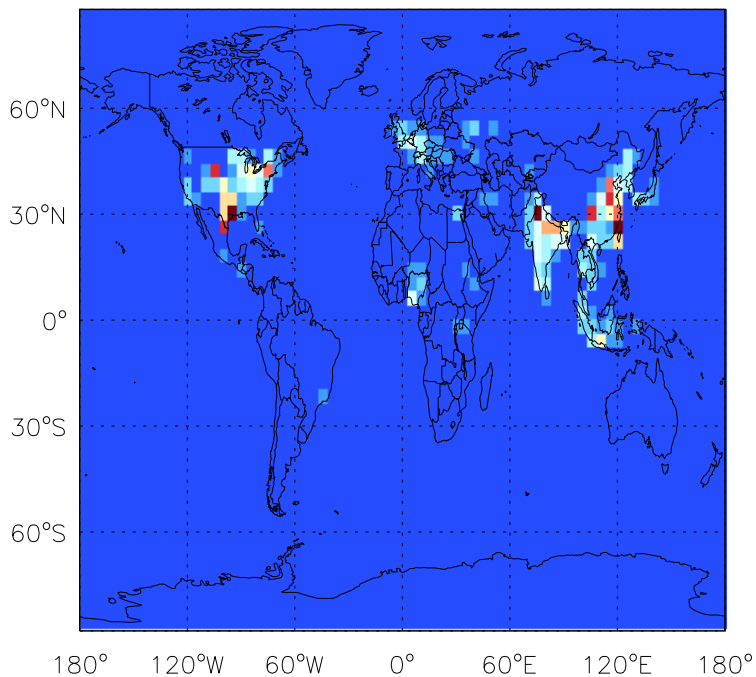

GEOS-Chem Emission Maps

v11-01d-Run1

CH<sub>2</sub>O anthro+biofuel emissions for Jan

v11-01f-geosp-Run0

CH<sub>2</sub>O anthro+biofuel emissions for Jan

v11-01g-Run0

CH<sub>2</sub>O anthro+biofuel emissions for Jan

GEOS-Chem Emission Maps

v11-01d-Run1

CH<sub>2</sub>O biomass emissions for Jan

v11-01f-geosp-Run0

CH<sub>2</sub>O biomass emissions for Jan

v11-01g-Run0

CH<sub>2</sub>O biomass emissions for Jan