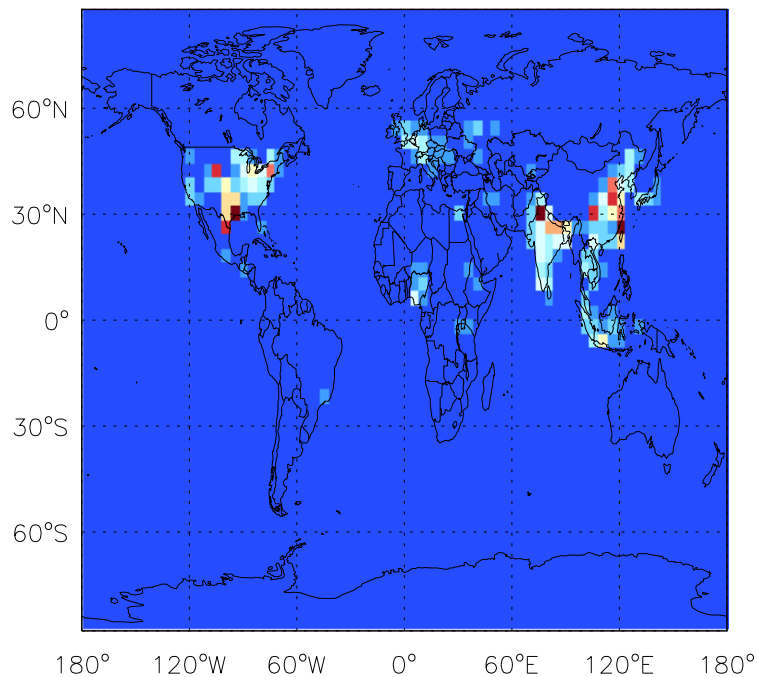

GEOS-Chem Emission Maps

v11-01d-Run1

CH<sub>2</sub>O anthro+biofuel emissions for Jan

v11-01f-geosp-Run0

CH<sub>2</sub>O anthro+biofuel emissions for Jan

v11-01g-Run0

CH<sub>2</sub>O anthro+biofuel emissions for Jan

GEOS-Chem Emission Maps

v11-01d-Run1

CH<sub>2</sub>O biomass emissions for Jan

v11-01f-geosp-Run0

CH<sub>2</sub>O biomass emissions for Jan

v11-01g-Run0

CH<sub>2</sub>O biomass emissions for Jan