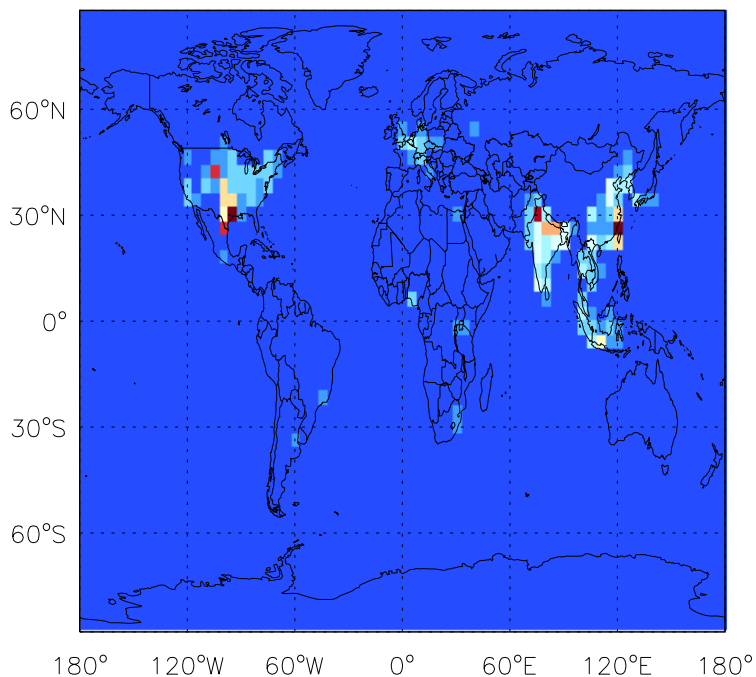

GEOS-Chem Emission Maps

v11-01d-Run1

CH<sub>2</sub>O anthro+biofuel emissions for Jul

v11-01f-geosfp-Run0

CH<sub>2</sub>O anthro+biofuel emissions for Jul

v11-01g-Run0

CH<sub>2</sub>O anthro+biofuel emissions for Jul

GEOS-Chem Emission Maps

v11-01d-Run1

CH<sub>2</sub>O biomass emissions for Jul

v11-01f-geosfp-Run0

CH<sub>2</sub>O biomass emissions for Jul

v11-01g-Run0

CH<sub>2</sub>O biomass emissions for Jul