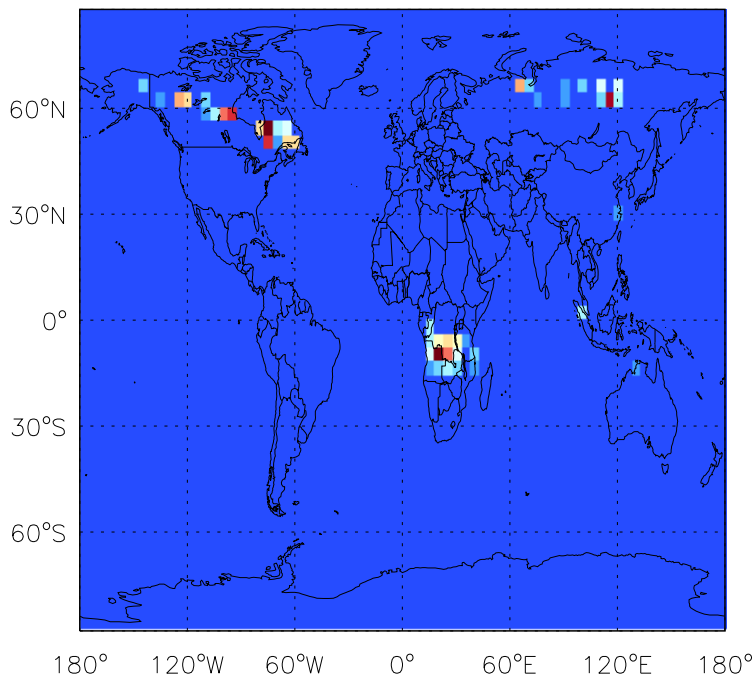

GEOS-Chem Emission Maps

v11-01d-Run1

CH<sub>2</sub>O anthro+biofuel emissions for Jul

v11-01f-geosfp-Run0

CH<sub>2</sub>O anthro+biofuel emissions for Jul

v11-01g-Run0

CH<sub>2</sub>O anthro+biofuel emissions for Jul

GEOS-Chem Emission Maps

v11-01d-Run1

CH<sub>2</sub>O biomass emissions for Jul

v11-01f-geosfp-Run0

CH<sub>2</sub>O biomass emissions for Jul

v11-01g-Run0

CH<sub>2</sub>O biomass emissions for Jul