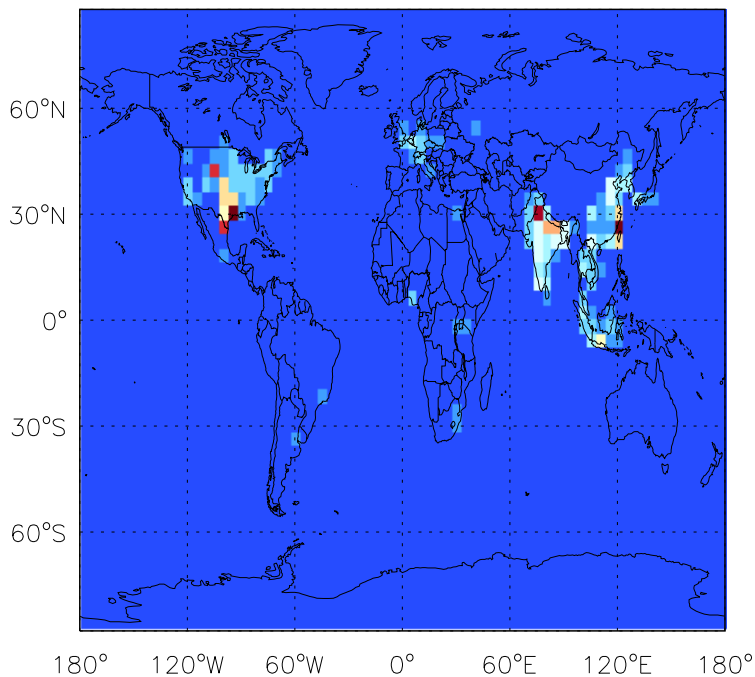

GEOS-Chem Emission Maps

v11-01d-Run1

CH<sub>2</sub>O anthro+biofuel emissions for Jul

v11-01f-geosfp-Run0

CH<sub>2</sub>O anthro+biofuel emissions for Jul

v11-01g-Run0

CH<sub>2</sub>O anthro+biofuel emissions for Jul

GEOS-Chem Emission Maps

v11-01d-Run1

CH<sub>2</sub>O biomass emissions for Jul

v11-01f-geosfp-Run0

CH<sub>2</sub>O biomass emissions for Jul

v11-01g-Run0

CH<sub>2</sub>O biomass emissions for Jul