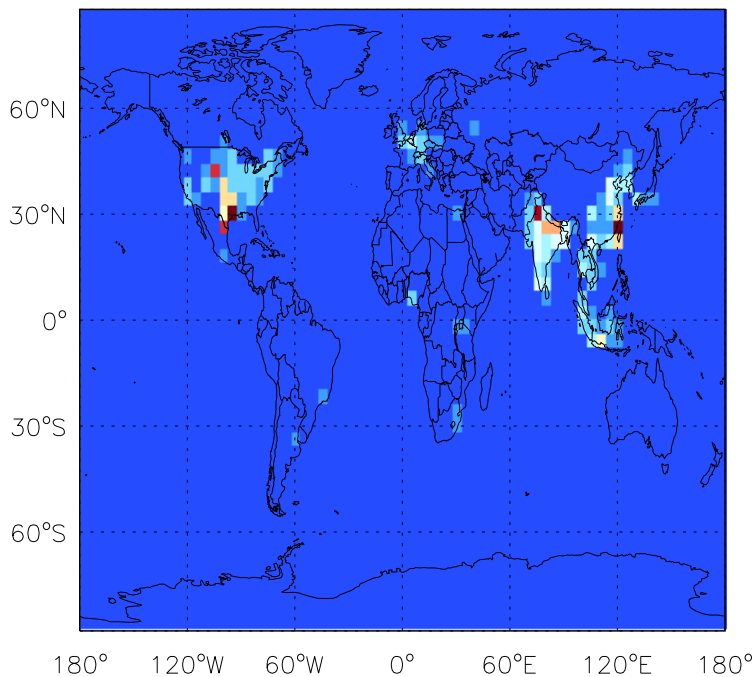

GEOS-Chem Emission Maps

v11-01d-Run1

CH<sub>2</sub>O anthro+biofuel emissions for Jul

v11-01f-geosfp-Run0

CH<sub>2</sub>O anthro+biofuel emissions for Jul

v11-01g-Run0

CH<sub>2</sub>O anthro+biofuel emissions for Jul

GEOS-Chem Emission Maps

v11-01d-Run1

CH<sub>2</sub>O biomass emissions for Jul

v11-01f-geosfp-Run0

CH<sub>2</sub>O biomass emissions for Jul

v11-01g-Run0

CH<sub>2</sub>O biomass emissions for Jul