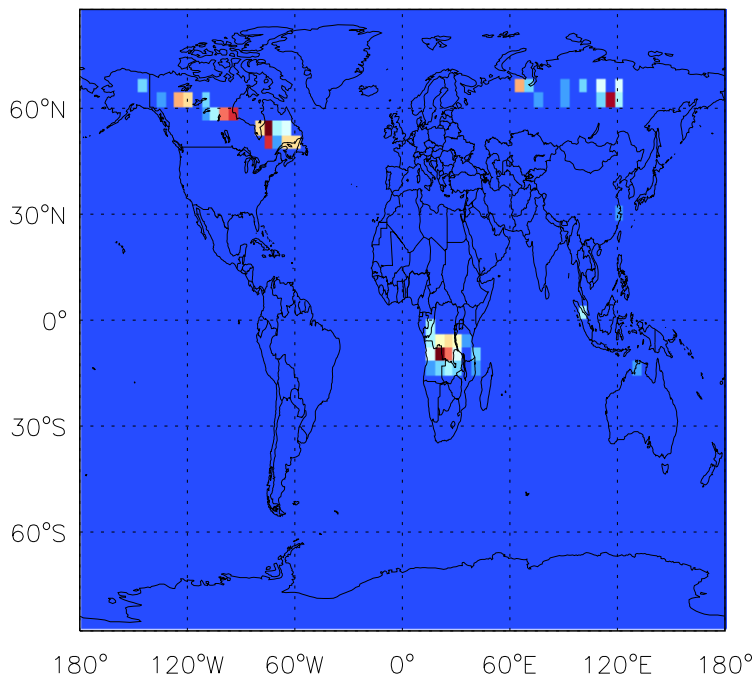

GEOS-Chem Emission Maps

v11-01d-Run1

CH<sub>2</sub>O anthro+biofuel emissions for Jul

v11-01f-geosfp-Run0

CH<sub>2</sub>O anthro+biofuel emissions for Jul

v11-01g-Run0

CH<sub>2</sub>O anthro+biofuel emissions for Jul

GEOS-Chem Emission Maps

v11-01d-Run1

CH<sub>2</sub>O biomass emissions for Jul

v11-01f-geosfp-Run0

CH<sub>2</sub>O biomass emissions for Jul

v11-01g-Run0

CH<sub>2</sub>O biomass emissions for Jul