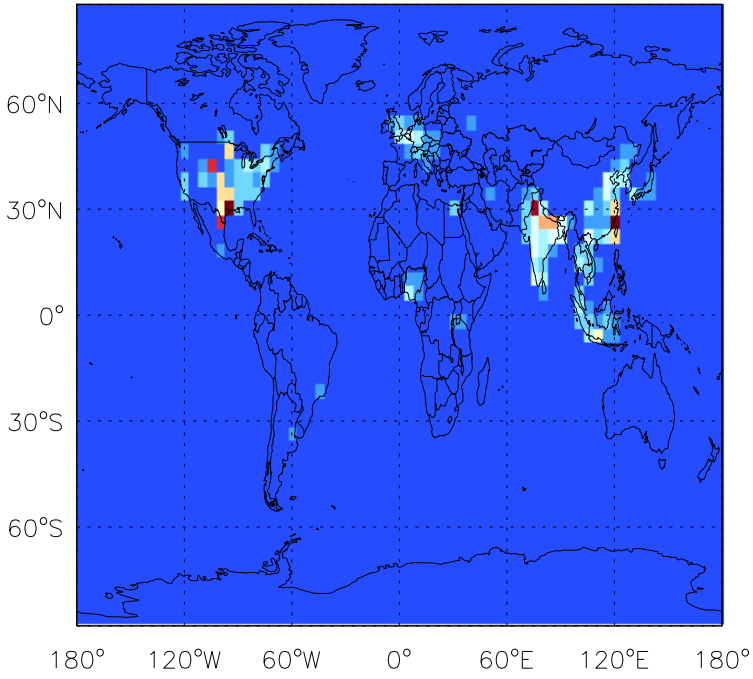

GEOS-Chem Emission Maps

v11-01d-Run1

CH<sub>2</sub>O anthro+biofuel emissions for Oct

v11-01f-geosp-Run0

CH<sub>2</sub>O anthro+biofuel emissions for Oct

v11-01g-Run0

CH<sub>2</sub>O anthro+biofuel emissions for Oct

GEOS-Chem Emission Maps

v11-01d-Run1

CH<sub>2</sub>O biomass emissions for Oct

v11-01f-geosfp-Run0

CH<sub>2</sub>O biomass emissions for Oct

v11-01g-Run0

CH<sub>2</sub>O biomass emissions for Oct