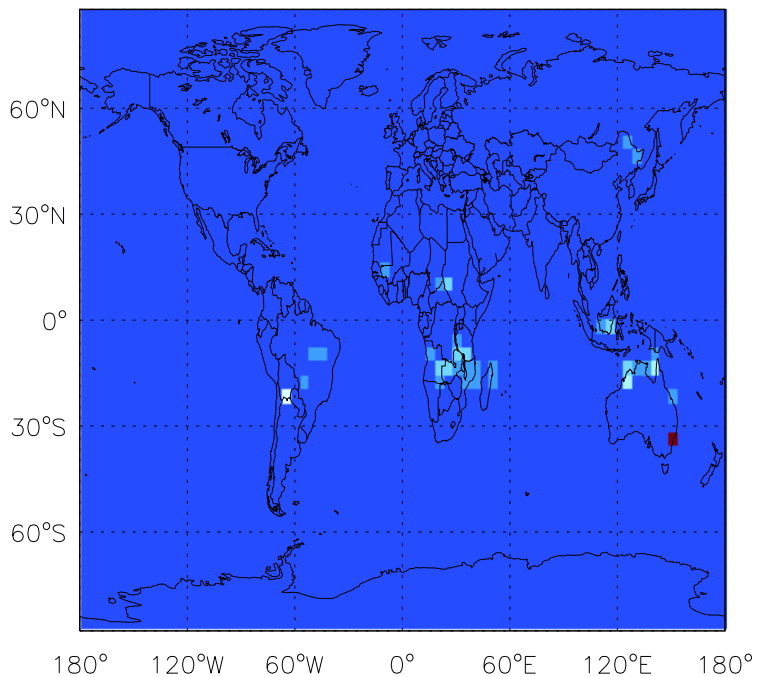

GEOS-Chem Emission Maps

v11-01d-Run1

CH<sub>2</sub>O anthro+biofuel emissions for Oct

v11-01f-geosp-Run0

CH<sub>2</sub>O anthro+biofuel emissions for Oct

v11-01g-Run0

CH<sub>2</sub>O anthro+biofuel emissions for Oct

GEOS-Chem Emission Maps

v11-01d-Run1

CH<sub>2</sub>O biomass emissions for Oct

v11-01f-geosfp-Run0

CH<sub>2</sub>O biomass emissions for Oct

v11-01g-Run0

CH<sub>2</sub>O biomass emissions for Oct