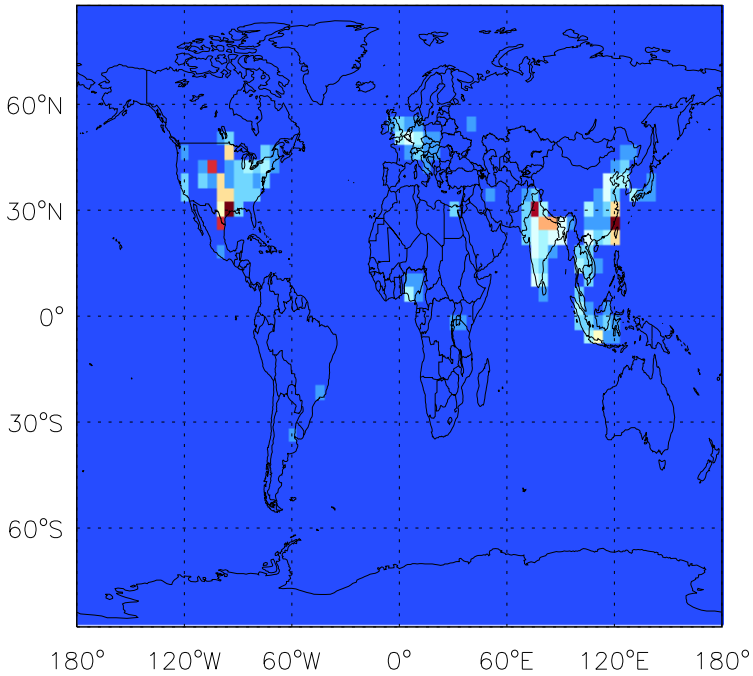

GEOS-Chem Emission Maps

v11-01d-Run1

CH<sub>2</sub>O anthro+biofuel emissions for Oct

v11-01f-geosp-Run0

CH<sub>2</sub>O anthro+biofuel emissions for Oct

v11-01g-Run0

CH<sub>2</sub>O anthro+biofuel emissions for Oct

GEOS-Chem Emission Maps

v11-01d-Run1

CH<sub>2</sub>O biomass emissions for Oct

v11-01f-geosfp-Run0

CH<sub>2</sub>O biomass emissions for Oct

v11-01g-Run0

CH<sub>2</sub>O biomass emissions for Oct