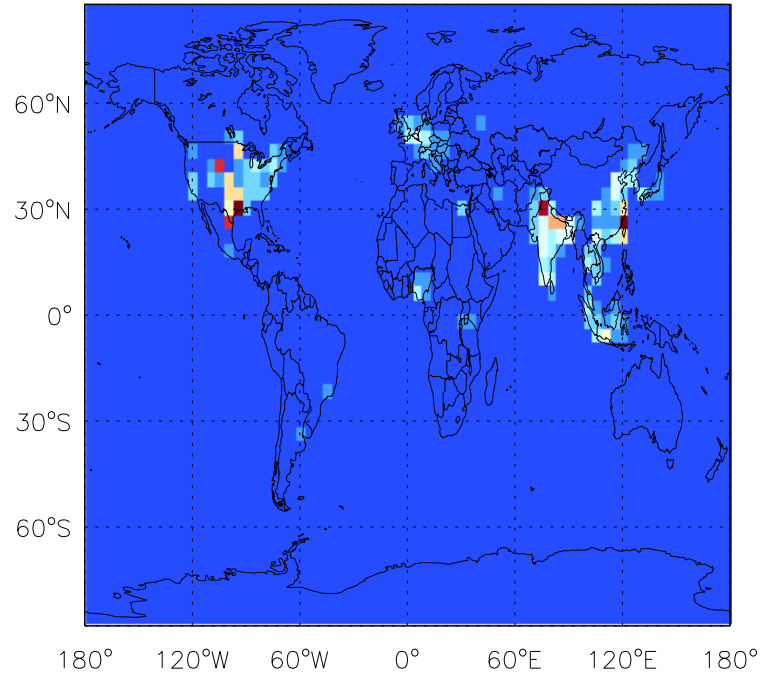

GEOS-Chem Emission Maps

v11-01d-Run1

CH<sub>2</sub>O anthro+biofuel emissions for Oct

v11-01f-geosp-Run0

CH<sub>2</sub>O anthro+biofuel emissions for Oct

v11-01g-Run0

CH<sub>2</sub>O anthro+biofuel emissions for Oct

GEOS-Chem Emission Maps

v11-01d-Run1

CH<sub>2</sub>O biomass emissions for Oct

v11-01f-geosfp-Run0

CH<sub>2</sub>O biomass emissions for Oct

v11-01g-Run0

CH<sub>2</sub>O biomass emissions for Oct