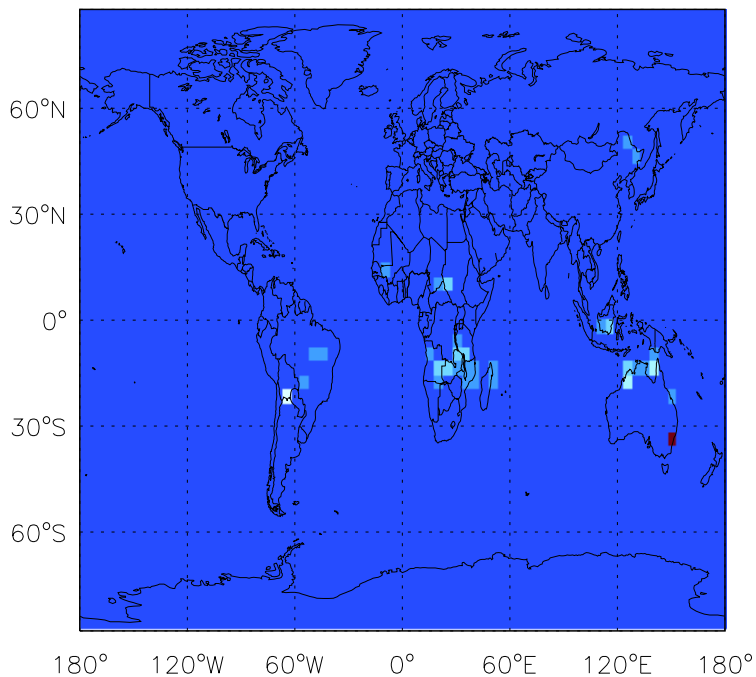

GEOS-Chem Emission Maps

v11-01d-Run1

CH<sub>2</sub>O anthro+biofuel emissions for Oct

v11-01f-geosp-Run0

CH<sub>2</sub>O anthro+biofuel emissions for Oct

v11-01g-Run0

CH<sub>2</sub>O anthro+biofuel emissions for Oct

GEOS-Chem Emission Maps

v11-01d-Run1

CH<sub>2</sub>O biomass emissions for Oct

v11-01f-geosfp-Run0

CH<sub>2</sub>O biomass emissions for Oct

v11-01g-Run0

CH<sub>2</sub>O biomass emissions for Oct