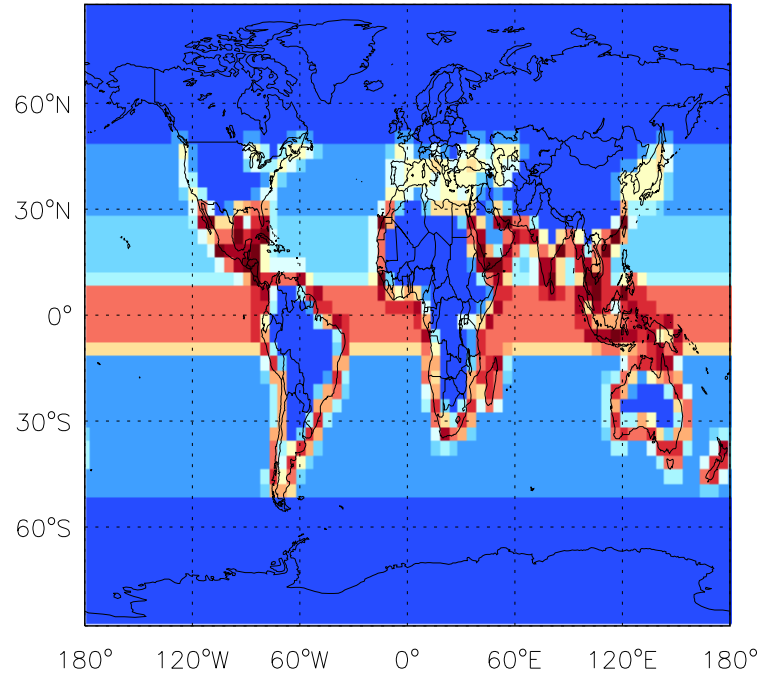

GEOS-Chem Emission Maps

v11-01d-Run1

CHBr<sub>3</sub> biogenic emissions for Jan

v11-01f-geosp-Run0

CHBr<sub>3</sub> biogenic emissions for Jan

v11-01g-Run0

CHBr<sub>3</sub> biogenic emissions for Jan