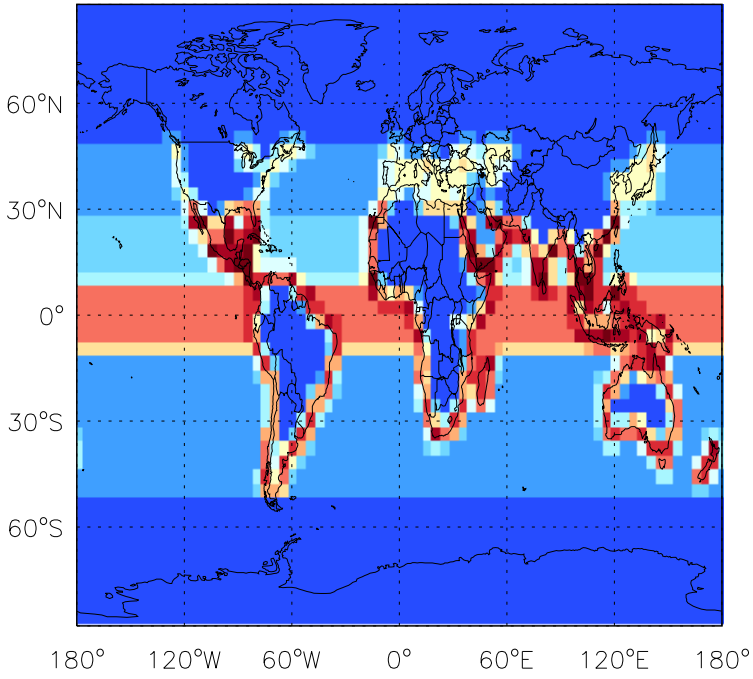

GEOS-Chem Emission Maps

v11-01d-Run1

CHBr<sub>3</sub> biogenic emissions for Jan

v11-01f-geosp-Run0

CHBr<sub>3</sub> biogenic emissions for Jan

v11-01g-Run0

CHBr<sub>3</sub> biogenic emissions for Jan