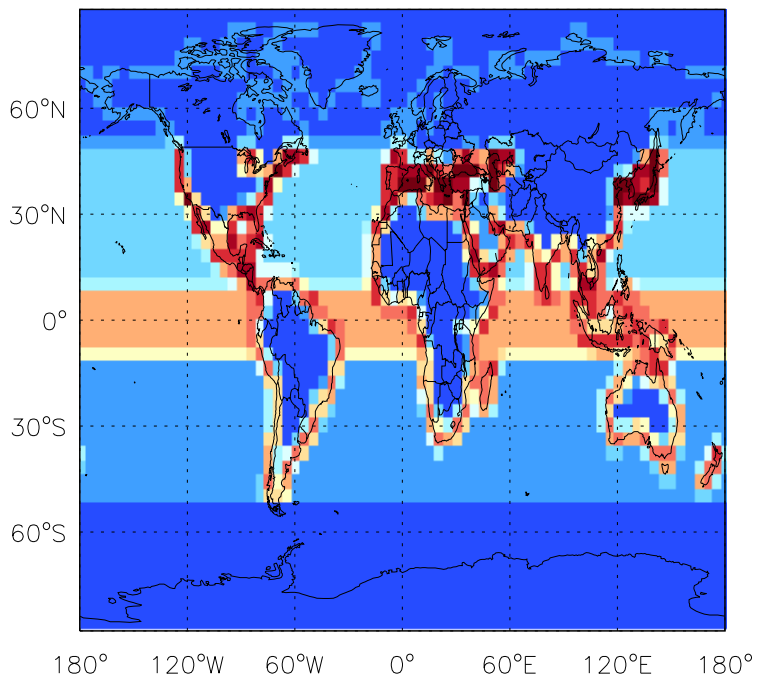

GEOS-Chem Emission Maps

v11-01d-Run1

CHBr₃ biogenic emissions for Jul

v11-01f-geosfp-Run0

CHBr₃ biogenic emissions for Jul

v11-01g-Run0

CHBr₃ biogenic emissions for Jul