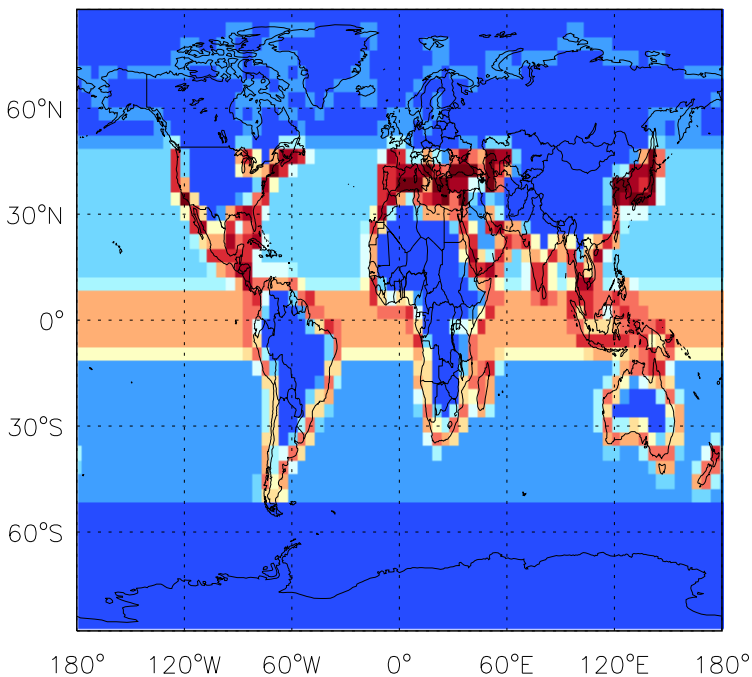

GEOS-Chem Emission Maps

v11-01d-Run1

CHBr₃ biogenic emissions for Jul

v11-01f-geosfp-Run0

CHBr₃ biogenic emissions for Jul

v11-01g-Run0

CHBr₃ biogenic emissions for Jul