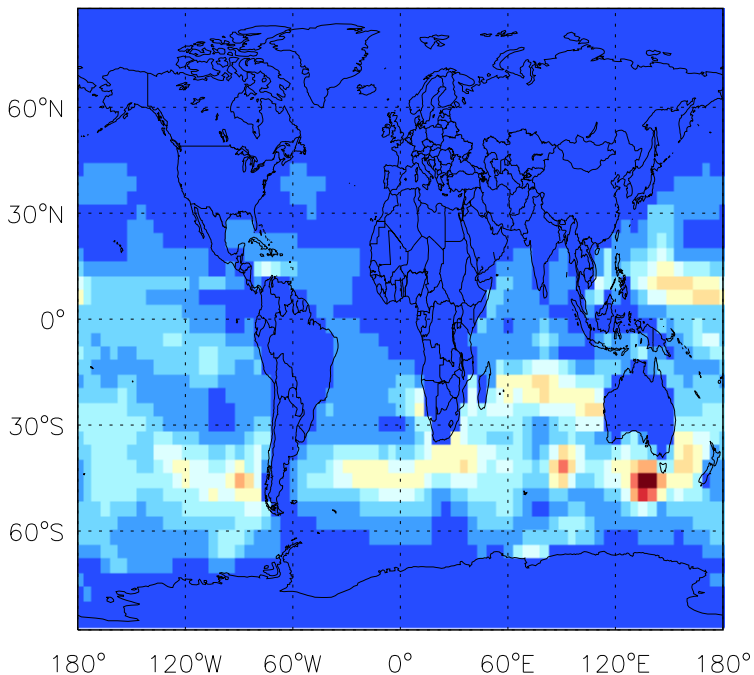

v11-01g-Run0

DMS biogenic emissions for Jan

0.00e+00 4.21e+06 8.41e+06 kg S