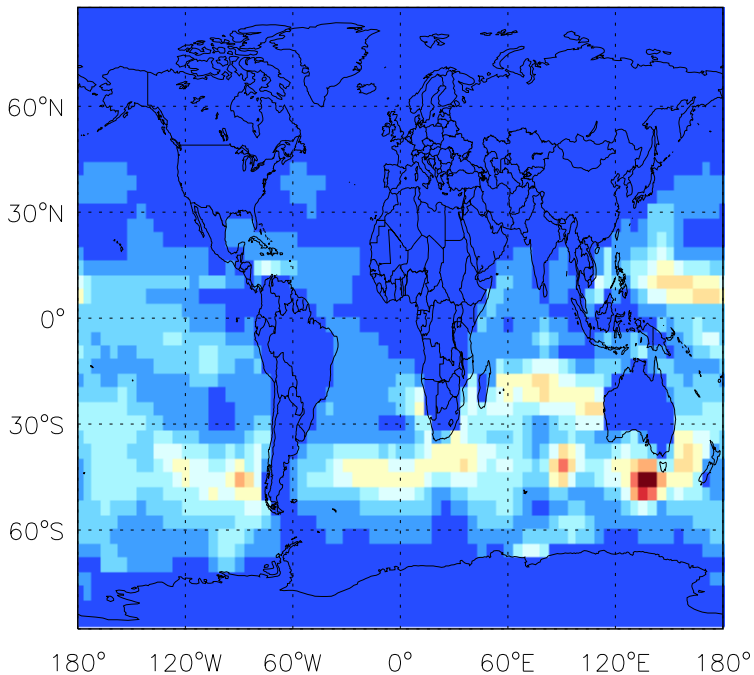

GEOS-Chem Emission Maps

v11-01d-Run1

DMS biogenic emissions for Jan

0.00e+00 4.21e+06 8.41e+06 kg S

v11-01f-geosfp-Run0

DMS biogenic emissions for Jan

0.00e+00 4.21e+06 8.41e+06 kg S

v11-01g-Run0