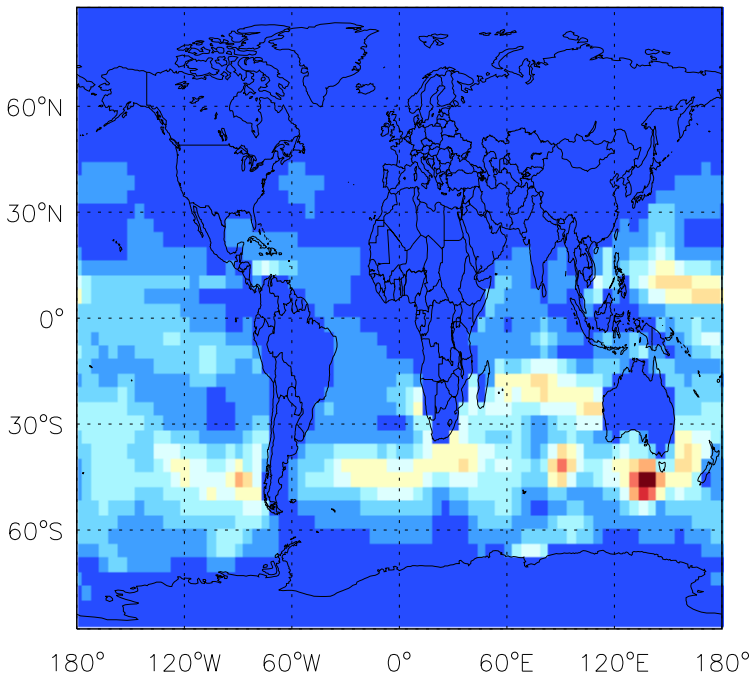

GEOS-Chem Emission Maps

v11-01d-Run1

DMS biogenic emissions for Jan

0.00e+00 4.21e+06 8.41e+06 kg S

v11-01f-geosfp-Run0

DMS biogenic emissions for Jan

0.00e+00 4.21e+06 8.41e+06 kg S

v11-01g-Run0