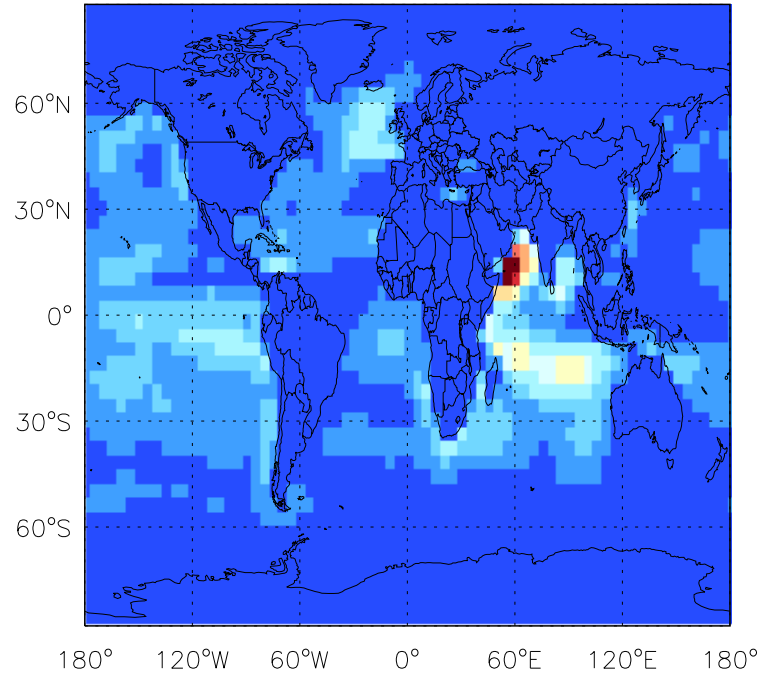

GEOS-Chem Emission Maps

v11-01d-Run1

DMS biogenic emissions for Jul

v11-01f-geosfp-Run0

DMS biogenic emissions for Jul

v11-01g-Run0

DMS biogenic emissions for Jul