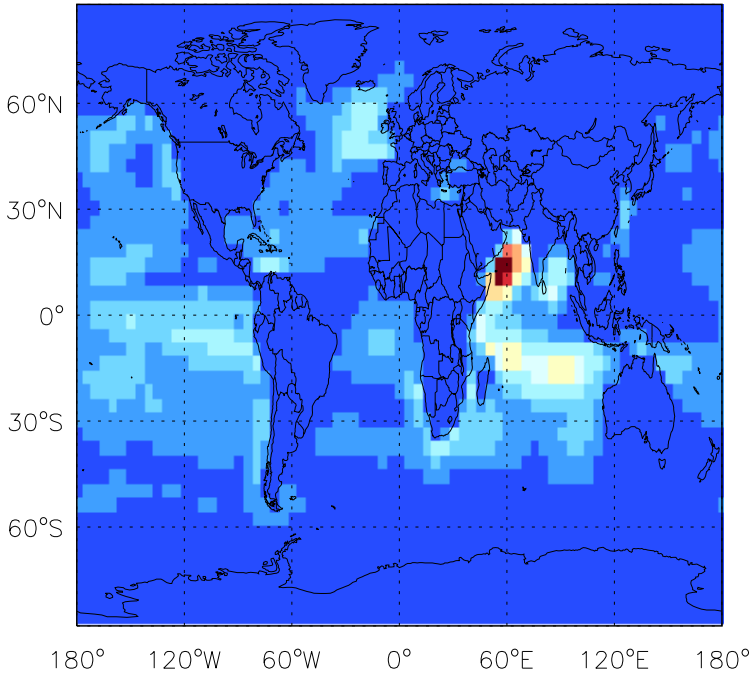

GEOS-Chem Emission Maps

v11-01d-Run1

DMS biogenic emissions for Jul

v11-01f-geosfp-Run0

DMS biogenic emissions for Jul

v11-01g-Run0

DMS biogenic emissions for Jul