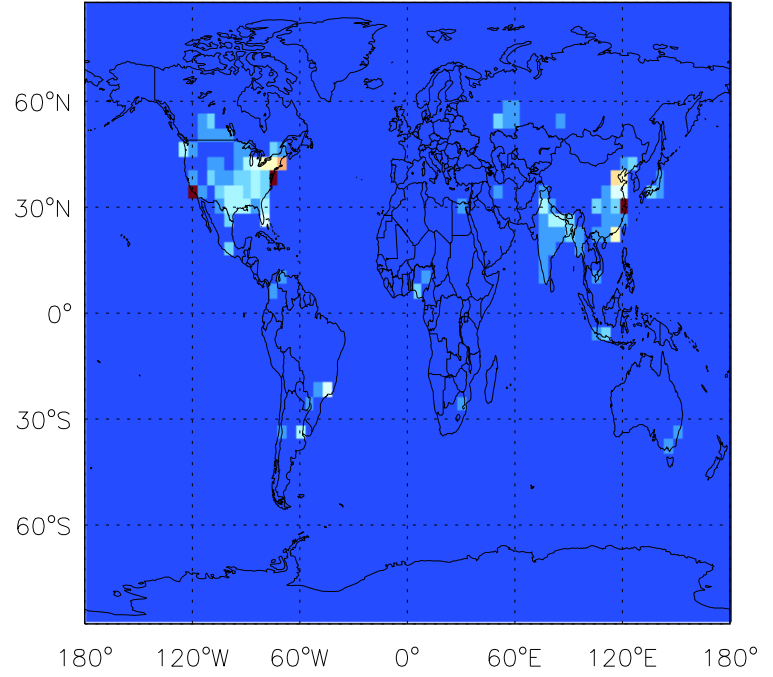

GEOS-Chem Emission Maps

v11-01d-Run1

MEK anthro+biofuel emissions for Jul

v11-01f-geosp-Run0

MEK anthro+biofuel emissions for Jul

v11-01g-Run0

MEK anthro+biofuel emissions for Jul

GEOS-Chem Emission Maps

v11-01d-Run1

MEK biomass emissions for Jul

0.00e+00 3.91e+10 7.81e+10atoms C/cm2/s

v11-01f-geosfp-Run0

MEK biomass emissions for Jul

0.00e+00 3.91e+10 7.81e+10atoms C/cm2/s

v11-01g-Run0

MEK biomass emissions for Jul

0.00e+00 3.91e+10 7.81e+10atoms C/cm2/s