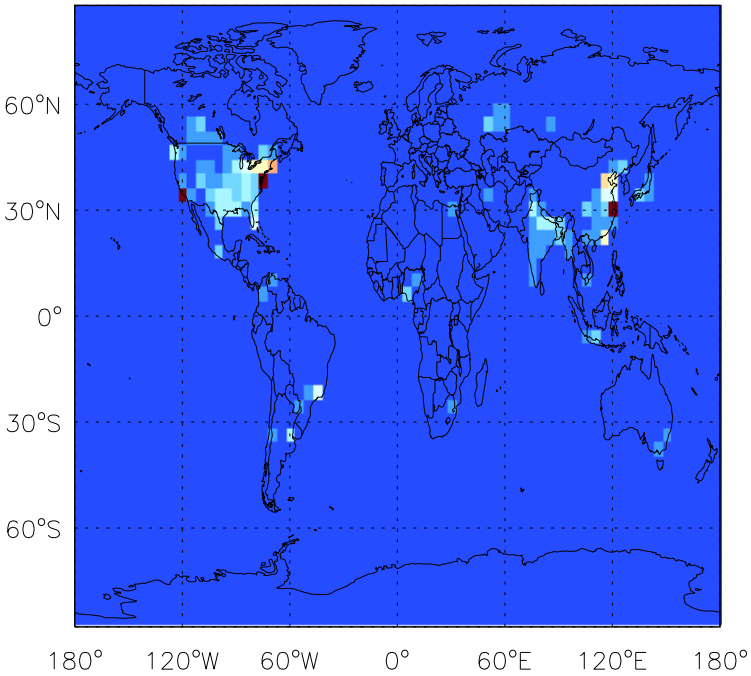

GEOS-Chem Emission Maps

v11-01d-Run1

MEK anthro+biofuel emissions for Jul

v11-01f-geosp-Run0

MEK anthro+biofuel emissions for Jul

v11-01g-Run0

MEK anthro+biofuel emissions for Jul

GEOS-Chem Emission Maps

v11-01d-Run1

MEK biomass emissions for Jul

0.00e+00 3.91e+10 7.81e+10atoms C/cm2/s

v11-01f-geosfp-Run0

MEK biomass emissions for Jul

0.00e+00 3.91e+10 7.81e+10atoms C/cm2/s

v11-01g-Run0

MEK biomass emissions for Jul

0.00e+00 3.91e+10 7.81e+10atoms C/cm2/s