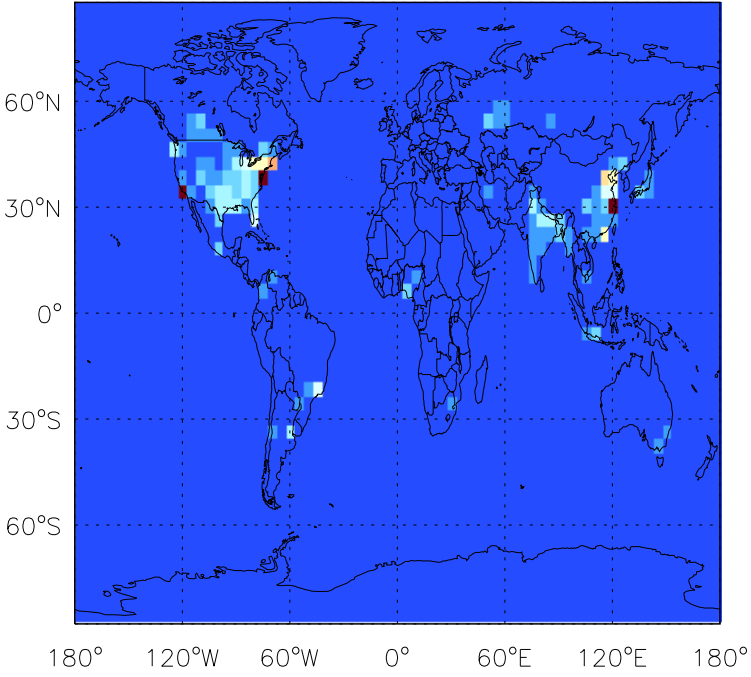

GEOS-Chem Emission Maps

v11-01d-Run1

MEK anthro+biofuel emissions for Jul

v11-01f-geosp-Run0

MEK anthro+biofuel emissions for Jul

v11-01g-Run0

MEK anthro+biofuel emissions for Jul

GEOS-Chem Emission Maps

v11-01d-Run1

MEK biomass emissions for Jul

0.00e+00 3.91e+10 7.81e+10atoms C/cm2/s

v11-01f-geosfp-Run0

MEK biomass emissions for Jul

0.00e+00 3.91e+10 7.81e+10atoms C/cm2/s

v11-01g-Run0

MEK biomass emissions for Jul

0.00e+00 3.91e+10 7.81e+10atoms C/cm2/s