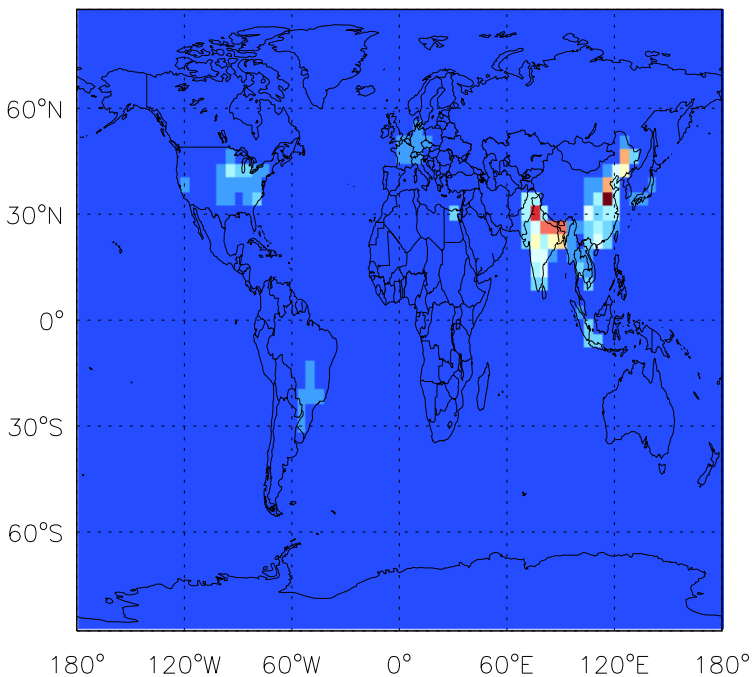

GEOS-Chem Emission Maps

v11-01d-Run1

NH<sub>3</sub> anthro emissions for Jul

v11-01f-geosfp-Run0

NH<sub>3</sub> anthro emissions for Jul

v11-01g-Run0

NH<sub>3</sub> anthro emissions for Jul

GEOS-Chem Emission Maps

v11-01d-Run1

NH<sub>3</sub> biofuel emissions for Jul

v11-01f-geosfp-Run0

NH<sub>3</sub> biofuel emissions for Jul

v11-01g-Run0

NH<sub>3</sub> biofuel emissions for Jul

GEOS-Chem Emission Maps

v11-01d-Run1

NH<sub>3</sub> biomass emissions for Jul

v11-01f-geosfp-Run0

NH<sub>3</sub> biomass emissions for Jul

v11-01g-Run0

NH<sub>3</sub> biomass emissions for Jul

GEOS-Chem Emission Maps

v11-01d-Run1

NH<sub>3</sub> natural src emissions for Jul

v11-01f-geosp-Run0

NH<sub>3</sub> natural src emissions for Jul

v11-01g-Run0

NH<sub>3</sub> natural src emissions for Jul