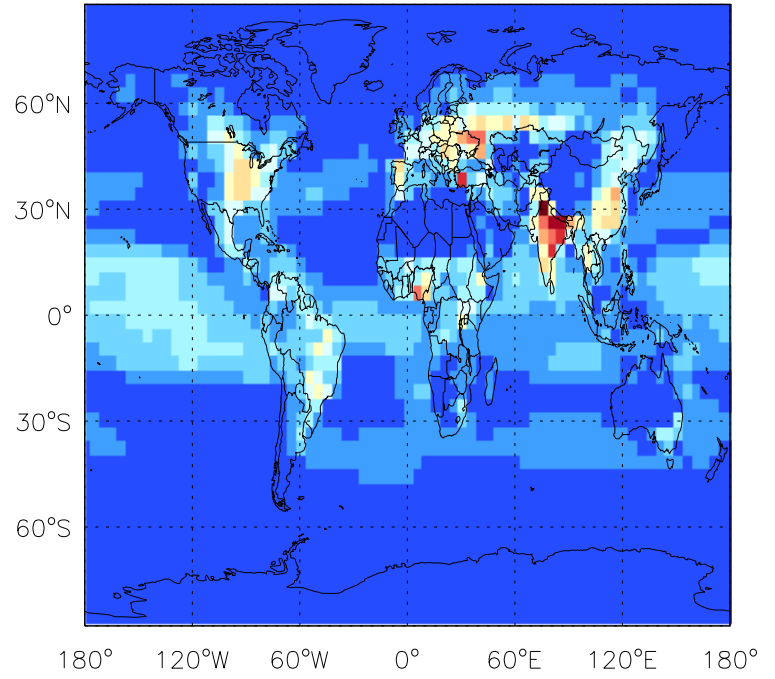

GEOS-Chem Emission Maps

v11-01d-Run1

NH<sub>3</sub> anthro emissions for Jul

v11-01f-geosfp-Run0

NH<sub>3</sub> anthro emissions for Jul

v11-01g-Run0

NH<sub>3</sub> anthro emissions for Jul

GEOS-Chem Emission Maps

v11-01d-Run1

NH<sub>3</sub> biofuel emissions for Jul

v11-01f-geosfp-Run0

NH<sub>3</sub> biofuel emissions for Jul

v11-01g-Run0

NH<sub>3</sub> biofuel emissions for Jul

GEOS-Chem Emission Maps

v11-01d-Run1

NH<sub>3</sub> biomass emissions for Jul

v11-01f-geosfp-Run0

NH<sub>3</sub> biomass emissions for Jul

v11-01g-Run0

NH<sub>3</sub> biomass emissions for Jul

GEOS-Chem Emission Maps

v11-01d-Run1

NH<sub>3</sub> natural src emissions for Jul

v11-01f-geosp-Run0

NH<sub>3</sub> natural src emissions for Jul

v11-01g-Run0

NH<sub>3</sub> natural src emissions for Jul