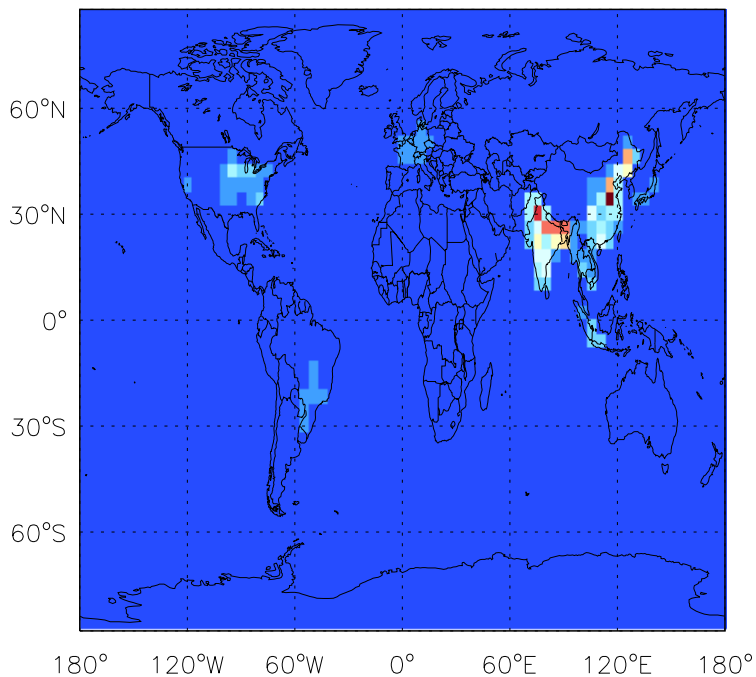

GEOS-Chem Emission Maps

v11-01d-Run1

NH<sub>3</sub> anthro emissions for Jul

v11-01f-geosfp-Run0

NH<sub>3</sub> anthro emissions for Jul

v11-01g-Run0

NH<sub>3</sub> anthro emissions for Jul

GEOS-Chem Emission Maps

v11-01d-Run1

NH<sub>3</sub> biofuel emissions for Jul

v11-01f-geosfp-Run0

NH<sub>3</sub> biofuel emissions for Jul

v11-01g-Run0

NH<sub>3</sub> biofuel emissions for Jul

GEOS-Chem Emission Maps

v11-01d-Run1

NH<sub>3</sub> biomass emissions for Jul

v11-01f-geosfp-Run0

NH<sub>3</sub> biomass emissions for Jul

v11-01g-Run0

NH<sub>3</sub> biomass emissions for Jul

GEOS-Chem Emission Maps

v11-01d-Run1

NH<sub>3</sub> natural src emissions for Jul

v11-01f-geosp-Run0

NH<sub>3</sub> natural src emissions for Jul

v11-01g-Run0

NH<sub>3</sub> natural src emissions for Jul