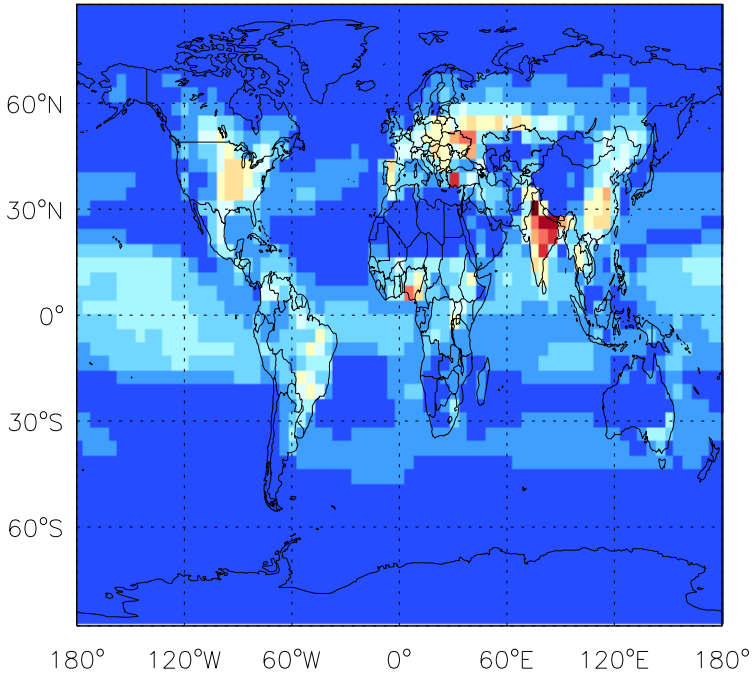

GEOS-Chem Emission Maps

v11-01d-Run1

NH<sub>3</sub> anthro emissions for Jul

v11-01f-geosfp-Run0

NH<sub>3</sub> anthro emissions for Jul

v11-01g-Run0

NH<sub>3</sub> anthro emissions for Jul

GEOS-Chem Emission Maps

v11-01d-Run1

NH<sub>3</sub> biofuel emissions for Jul

v11-01f-geosfp-Run0

NH<sub>3</sub> biofuel emissions for Jul

v11-01g-Run0

NH<sub>3</sub> biofuel emissions for Jul

GEOS-Chem Emission Maps

v11-01d-Run1

NH<sub>3</sub> biomass emissions for Jul

v11-01f-geosfp-Run0

NH<sub>3</sub> biomass emissions for Jul

v11-01g-Run0

NH<sub>3</sub> biomass emissions for Jul

GEOS-Chem Emission Maps

v11-01d-Run1

NH<sub>3</sub> natural src emissions for Jul

v11-01f-geosp-Run0

NH<sub>3</sub> natural src emissions for Jul

v11-01g-Run0

NH<sub>3</sub> natural src emissions for Jul