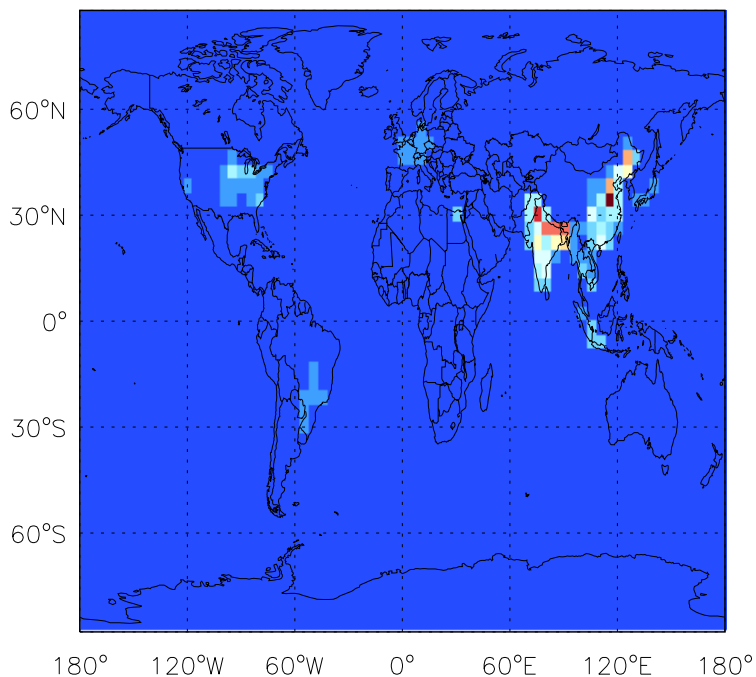

GEOS-Chem Emission Maps

v11-01d-Run1

NH<sub>3</sub> anthro emissions for Jul

v11-01f-geosfp-Run0

NH<sub>3</sub> anthro emissions for Jul

v11-01g-Run0

NH<sub>3</sub> anthro emissions for Jul

GEOS-Chem Emission Maps

v11-01d-Run1

NH<sub>3</sub> biofuel emissions for Jul

v11-01f-geosfp-Run0

NH<sub>3</sub> biofuel emissions for Jul

v11-01g-Run0

NH<sub>3</sub> biofuel emissions for Jul

GEOS-Chem Emission Maps

v11-01d-Run1

NH<sub>3</sub> biomass emissions for Jul

v11-01f-geosfp-Run0

NH<sub>3</sub> biomass emissions for Jul

v11-01g-Run0

NH<sub>3</sub> biomass emissions for Jul

GEOS-Chem Emission Maps

v11-01d-Run1

NH<sub>3</sub> natural src emissions for Jul

v11-01f-geosp-Run0

NH<sub>3</sub> natural src emissions for Jul

v11-01g-Run0

NH<sub>3</sub> natural src emissions for Jul