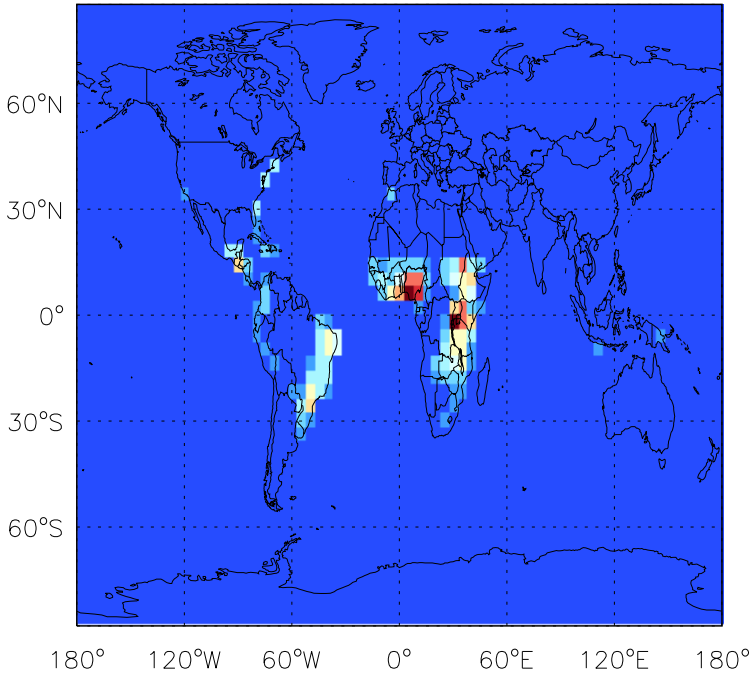

GEOS-Chem Emission Maps

v11-01d-Run1

NH<sub>3</sub> anthro emissions for Jul

v11-01f-geosfp-Run0

NH<sub>3</sub> anthro emissions for Jul

v11-01g-Run0

NH<sub>3</sub> anthro emissions for Jul

GEOS-Chem Emission Maps

v11-01d-Run1

NH<sub>3</sub> biofuel emissions for Jul

v11-01f-geosfp-Run0

NH<sub>3</sub> biofuel emissions for Jul

v11-01g-Run0

NH<sub>3</sub> biofuel emissions for Jul

GEOS-Chem Emission Maps

v11-01d-Run1

NH<sub>3</sub> biomass emissions for Jul

v11-01f-geosfp-Run0

NH<sub>3</sub> biomass emissions for Jul

v11-01g-Run0

NH<sub>3</sub> biomass emissions for Jul

GEOS-Chem Emission Maps

v11-01d-Run1

NH<sub>3</sub> natural src emissions for Jul

v11-01f-geosp-Run0

NH<sub>3</sub> natural src emissions for Jul

v11-01g-Run0

NH<sub>3</sub> natural src emissions for Jul