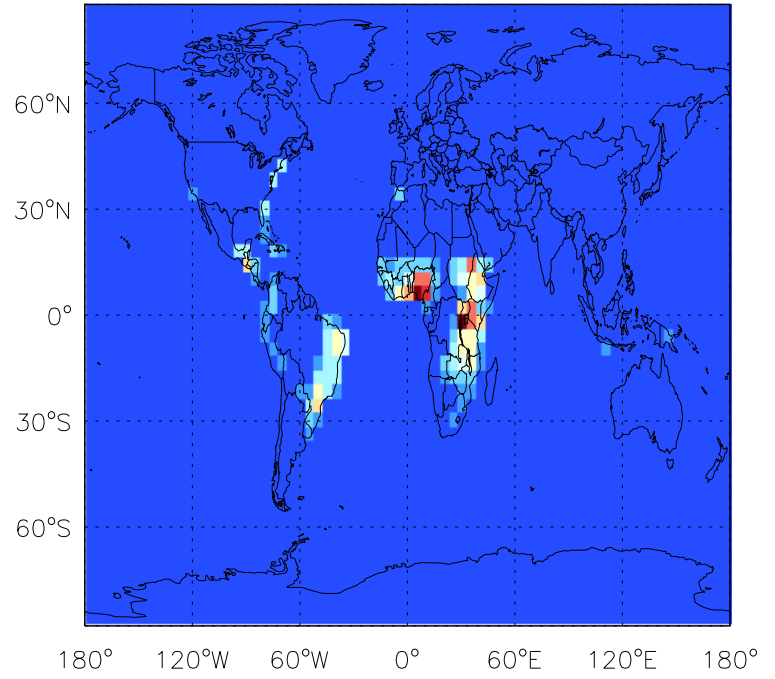

GEOS-Chem Emission Maps

v11-01d-Run1

NH<sub>3</sub> anthro emissions for Jul

v11-01f-geosfp-Run0

NH<sub>3</sub> anthro emissions for Jul

v11-01g-Run0

NH<sub>3</sub> anthro emissions for Jul

GEOS-Chem Emission Maps

v11-01d-Run1

NH<sub>3</sub> biofuel emissions for Jul

v11-01f-geosfp-Run0

NH<sub>3</sub> biofuel emissions for Jul

v11-01g-Run0

NH<sub>3</sub> biofuel emissions for Jul

GEOS-Chem Emission Maps

v11-01d-Run1

NH<sub>3</sub> biomass emissions for Jul

v11-01f-geosfp-Run0

NH<sub>3</sub> biomass emissions for Jul

v11-01g-Run0

NH<sub>3</sub> biomass emissions for Jul

GEOS-Chem Emission Maps

v11-01d-Run1

NH<sub>3</sub> natural src emissions for Jul

v11-01f-geosp-Run0

NH<sub>3</sub> natural src emissions for Jul

v11-01g-Run0

NH<sub>3</sub> natural src emissions for Jul