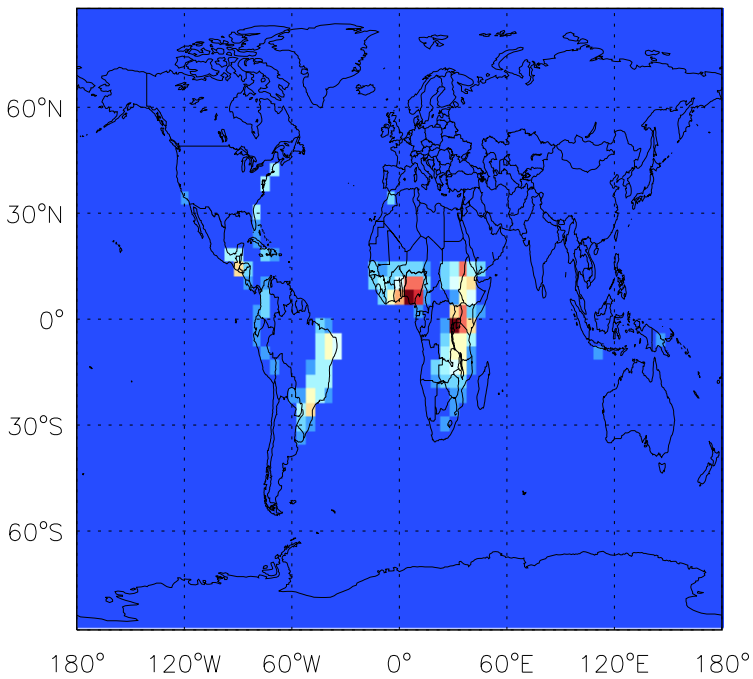

GEOS-Chem Emission Maps

v11-01d-Run1

NH<sub>3</sub> anthro emissions for Jul

v11-01f-geosfp-Run0

NH<sub>3</sub> anthro emissions for Jul

v11-01g-Run0

NH<sub>3</sub> anthro emissions for Jul

GEOS-Chem Emission Maps

v11-01d-Run1

NH<sub>3</sub> biofuel emissions for Jul

v11-01f-geosfp-Run0

NH<sub>3</sub> biofuel emissions for Jul

v11-01g-Run0

NH<sub>3</sub> biofuel emissions for Jul

GEOS-Chem Emission Maps

v11-01d-Run1

NH<sub>3</sub> biomass emissions for Jul

v11-01f-geosfp-Run0

NH<sub>3</sub> biomass emissions for Jul

v11-01g-Run0

NH<sub>3</sub> biomass emissions for Jul

GEOS-Chem Emission Maps

v11-01d-Run1

NH<sub>3</sub> natural src emissions for Jul

v11-01f-geosp-Run0

NH<sub>3</sub> natural src emissions for Jul

v11-01g-Run0

NH<sub>3</sub> natural src emissions for Jul