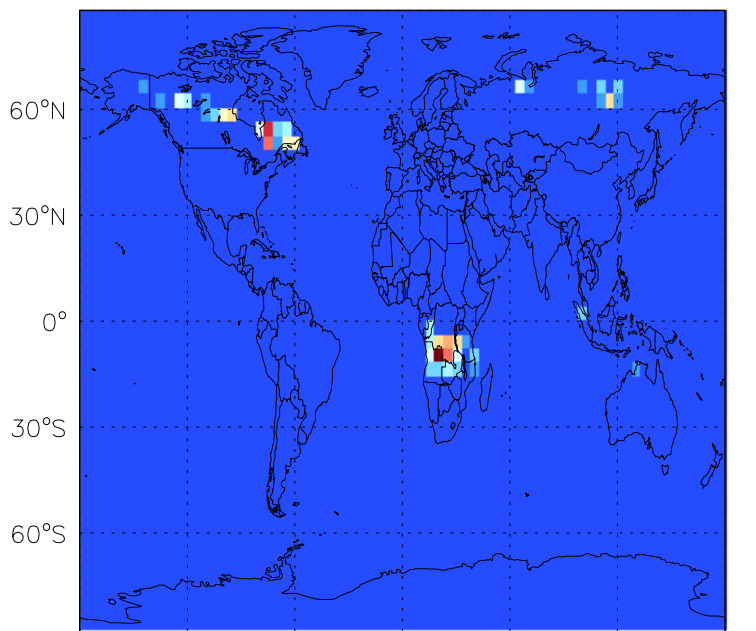

OC biomass emissions for Jul

0.00e+00 7.84e+07 1.57e+08kg C

v11-01f-geosfp-Run0

OC biomass emissions for Jul

0.00e+00 7.84e+07 1.57e+08kg C

v11-01g-Run0

OC biomass emissions for Jul

0.00e+00 7.84e+07 1.57e+08kg C

GEOS-Chem Emission Maps

v11-01d-Run1

OC biogenic emissions for Jul

v11-01f-geosp-Run0

OC biogenic emissions for Jul

v11-01g-Run0

OC biogenic emissions for Jul