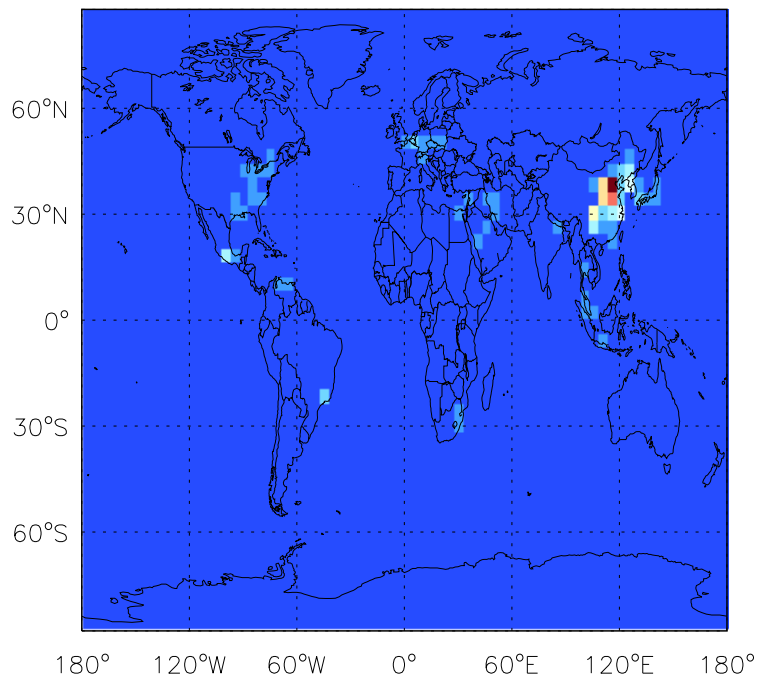

GEOS-Chem Emission Maps

v11-01d-Run1

OC anthro emissions for Jul

v11-01f-geosp-Run0

OC anthro emissions for Jul

v11-01g-Run0

OC anthro emissions for Jul

GEOS-Chem Emission Maps

v11-01d-Run1

OC biofuel emissions for Jul

v11-01f-geosp-Run0

OC biofuel emissions for Jul

v11-01g-Run0

OC biofuel emissions for Jul

GEOS-Chem Emission Maps

v11-01d-Run1