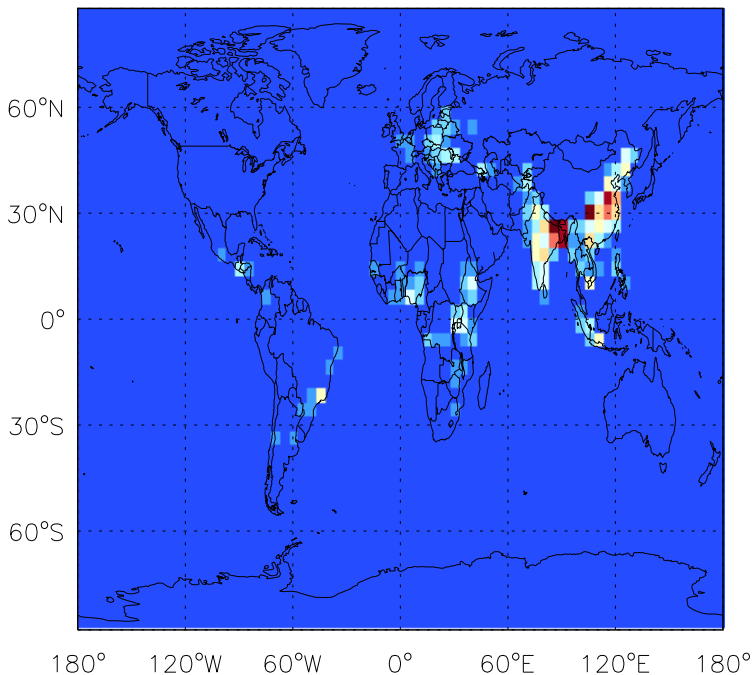

v11-01d-Run1

OC biofuel emissions for Jul

v11-01f-geosp-Run0

OC biofuel emissions for Jul

v11-01g-Run0

OC biofuel emissions for Jul

GEOS-Chem Emission Maps

v11-01d-Run1

OC biomass emissions for Jul

0.00e+00 7.84e+07 1.57e+08kg C

v11-01f-geosfp-Run0

OC biomass emissions for Jul

0.00e+00 7.84e+07 1.57e+08kg C

v11-01g-Run0

OC biomass emissions for Jul

0.00e+00 7.84e+07 1.57e+08kg C