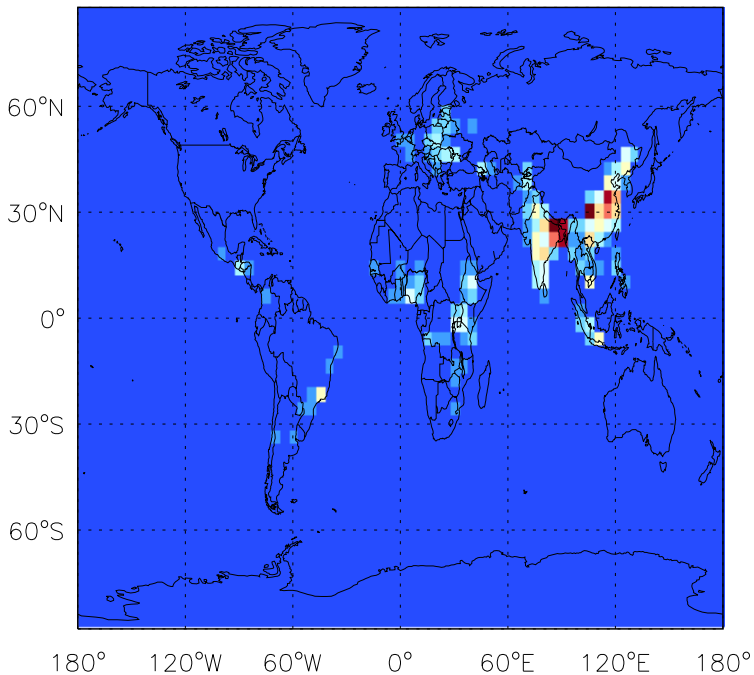

GEOS-Chem Emission Maps

v11-01d-Run1

OC anthro emissions for Jul

v11-01f-geosp-Run0

OC anthro emissions for Jul

v11-01g-Run0

OC anthro emissions for Jul

GEOS-Chem Emission Maps

v11-01d-Run1

OC biofuel emissions for Jul

v11-01f-geosp-Run0

OC biofuel emissions for Jul

v11-01g-Run0

OC biofuel emissions for Jul

GEOS-Chem Emission Maps

v11-01d-Run1