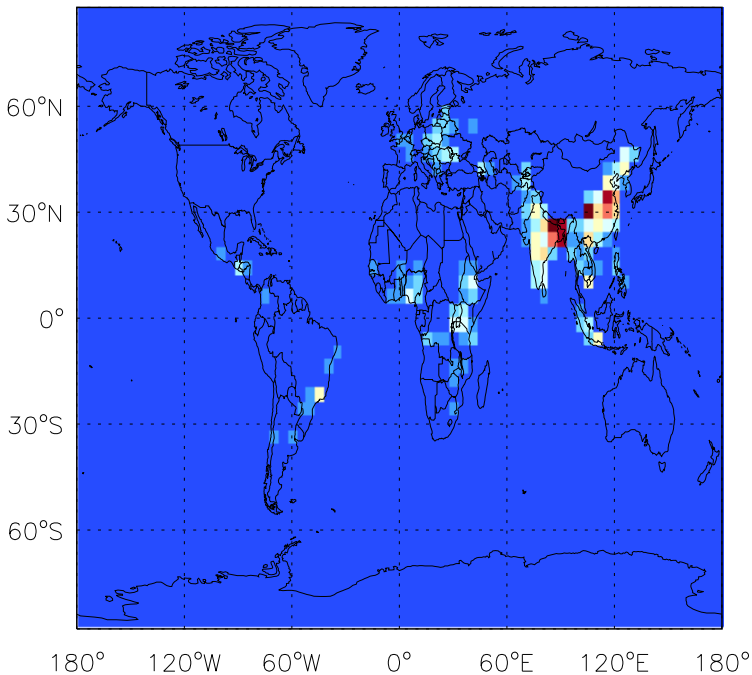

GEOS-Chem Emission Maps

v11-01d-Run1

OC anthro emissions for Jul

v11-01f-geosp-Run0

OC anthro emissions for Jul

v11-01g-Run0

OC anthro emissions for Jul

GEOS-Chem Emission Maps

v11-01d-Run1

OC biofuel emissions for Jul

v11-01f-geosp-Run0

OC biofuel emissions for Jul

v11-01g-Run0

OC biofuel emissions for Jul

GEOS-Chem Emission Maps

v11-01d-Run1