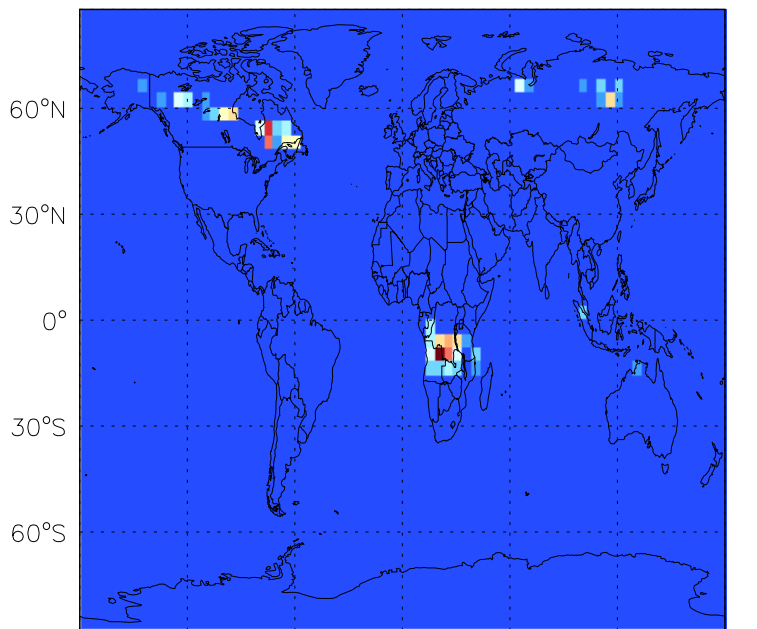

0.00e+00 7.84e+07 1.57e+08kg C

v11-01f-geosfp-Run0

OC biomass emissions for Jul