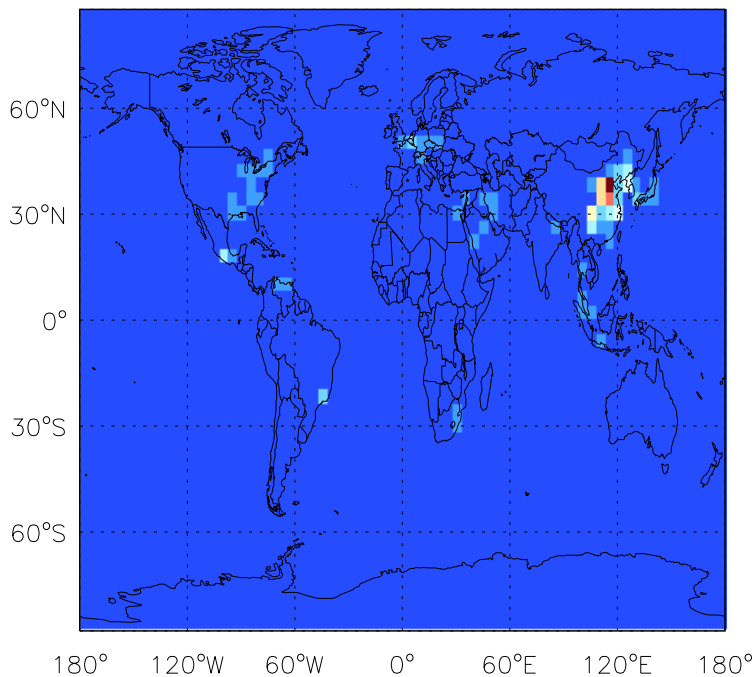

GEOS-Chem Emission Maps

v11-01d-Run1

OC anthro emissions for Jul

v11-01f-geosp-Run0

OC anthro emissions for Jul

v11-01g-Run0

OC anthro emissions for Jul

GEOS-Chem Emission Maps

v11-01d-Run1

OC biofuel emissions for Jul

v11-01f-geosp-Run0

OC biofuel emissions for Jul

v11-01g-Run0

OC biofuel emissions for Jul

GEOS-Chem Emission Maps

v11-01d-Run1