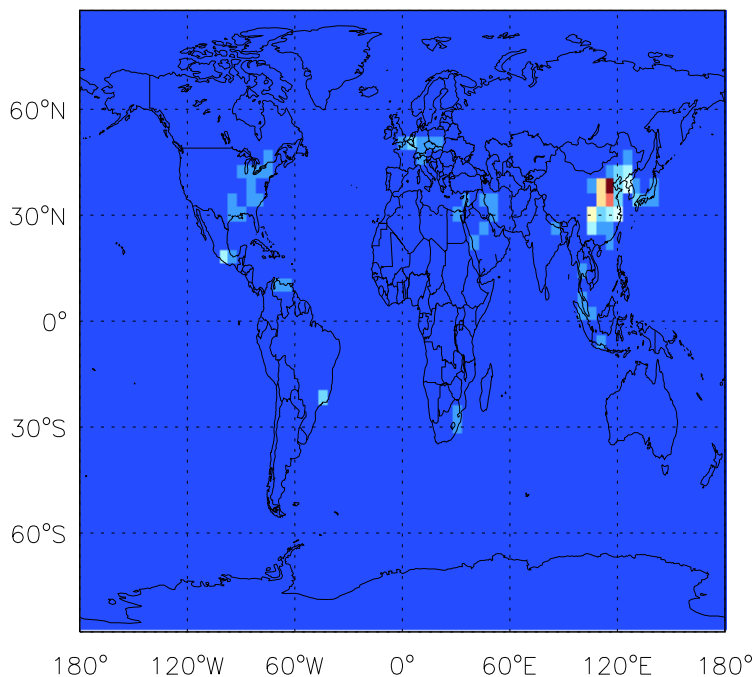

GEOS-Chem Emission Maps

v11-01d-Run1

OC anthro emissions for Jul

v11-01f-geosp-Run0

OC anthro emissions for Jul

v11-01g-Run0

OC anthro emissions for Jul

GEOS-Chem Emission Maps

v11-01d-Run1

OC biofuel emissions for Jul

v11-01f-geosp-Run0

OC biofuel emissions for Jul

v11-01g-Run0

OC biofuel emissions for Jul

GEOS-Chem Emission Maps

v11-01d-Run1