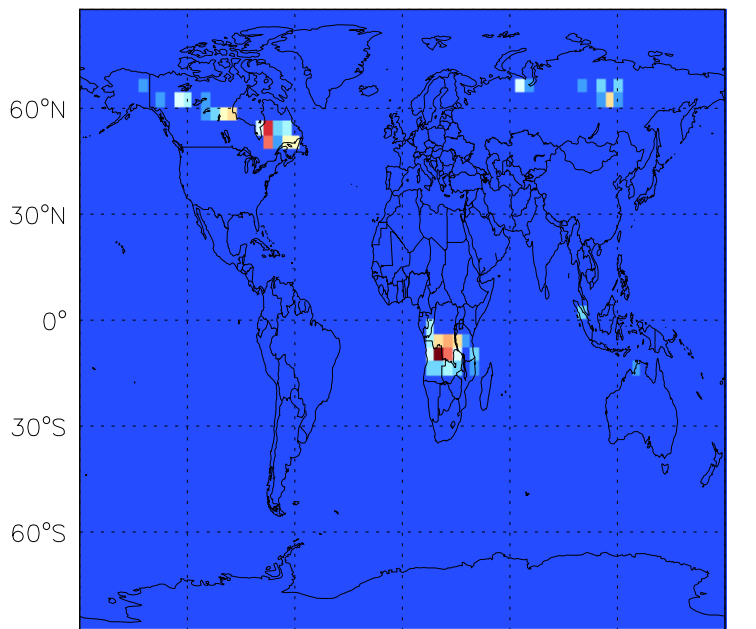

GEOS-Chem Emission Maps

v11-01d-Run1

OC biomass emissions for Jul