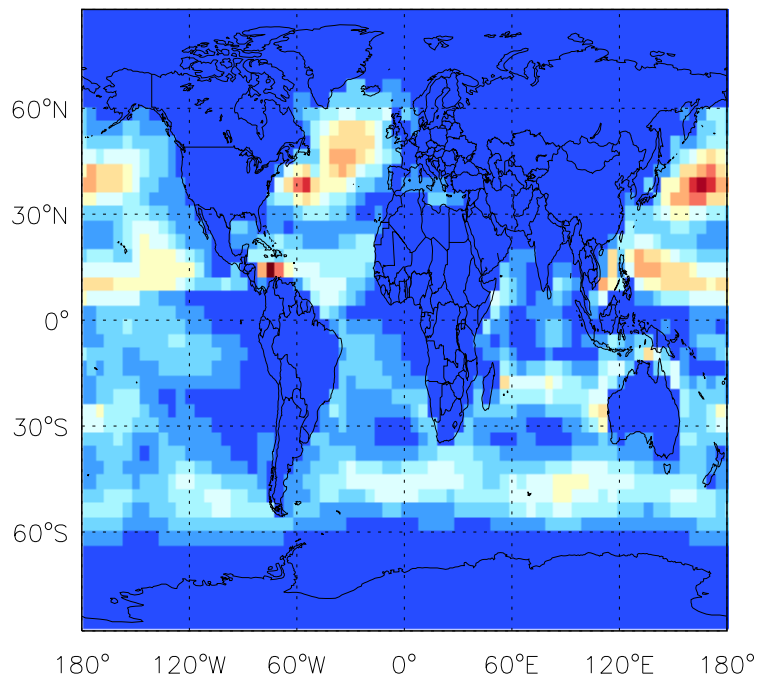

GEOS-Chem Emission Maps

v11-01d-Run1

Accum-mode sea salt emissions for Jan

v11-01f-geosfp-Run0

Accum-mode sea salt emissions for Jan

v11-01g-Run0

Accum-mode sea salt emissions for Jan

GEOS-Chem Emission Maps

v11-01d-Run1

Coarse-mode sea salt emissions for Jan

v11-01f-geosfp-Run0

Coarse-mode sea salt emissions for Jan

v11-01g-Run0

Coarse-mode sea salt emissions for Jan