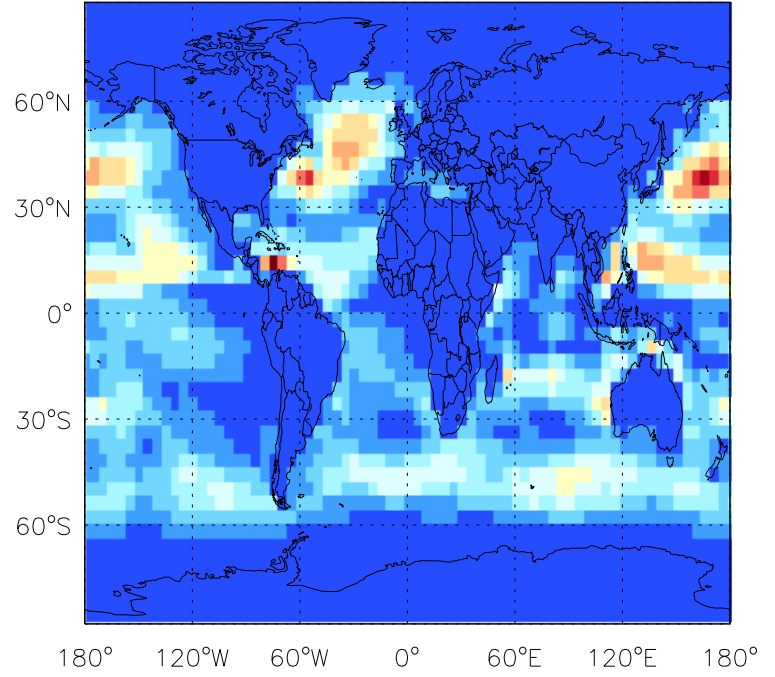

GEOS-Chem Emission Maps

v11-01d-Run1

Accum-mode sea salt emissions for Jan

v11-01f-geosfp-Run0

Accum-mode sea salt emissions for Jan

v11-01g-Run0

Accum-mode sea salt emissions for Jan

GEOS-Chem Emission Maps

v11-01d-Run1

Coarse-mode sea salt emissions for Jan

v11-01f-geosfp-Run0

Coarse-mode sea salt emissions for Jan

v11-01g-Run0

Coarse-mode sea salt emissions for Jan