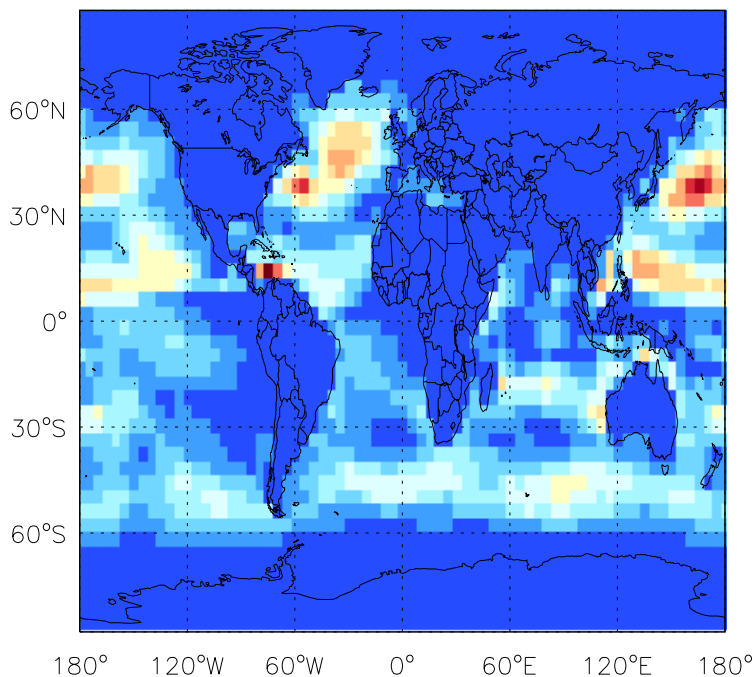

GEOS-Chem Emission Maps

v11-01d-Run1

Accum-mode sea salt emissions for Jan

v11-01f-geosfp-Run0

Accum-mode sea salt emissions for Jan

v11-01g-Run0

Accum-mode sea salt emissions for Jan

GEOS-Chem Emission Maps

v11-01d-Run1

Coarse-mode sea salt emissions for Jan

v11-01f-geosfp-Run0

Coarse-mode sea salt emissions for Jan

v11-01g-Run0

Coarse-mode sea salt emissions for Jan