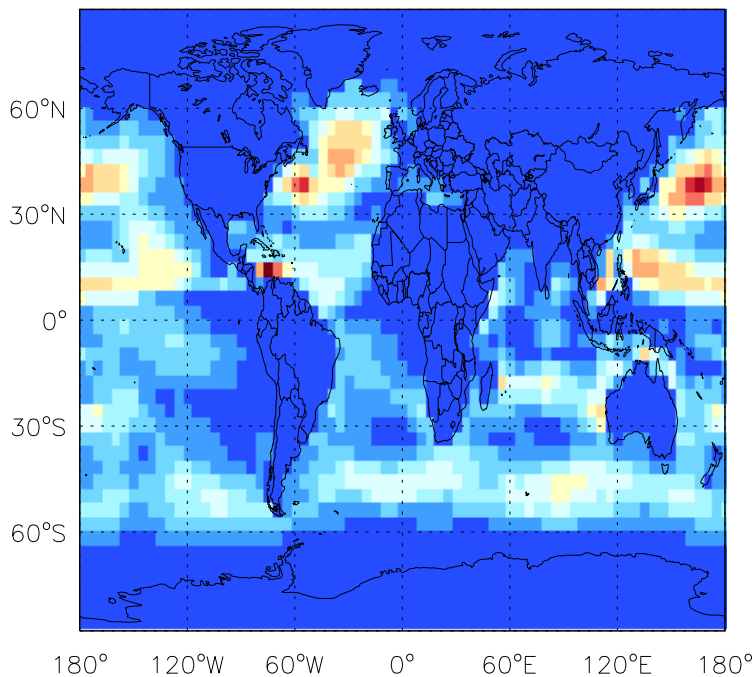

GEOS-Chem Emission Maps

v11-01d-Run1

Accum-mode sea salt emissions for Jan

v11-01f-geosfp-Run0

Accum-mode sea salt emissions for Jan

v11-01g-Run0

Accum-mode sea salt emissions for Jan

GEOS-Chem Emission Maps

v11-01d-Run1

Coarse-mode sea salt emissions for Jan

v11-01f-geosfp-Run0

Coarse-mode sea salt emissions for Jan

v11-01g-Run0

Coarse-mode sea salt emissions for Jan