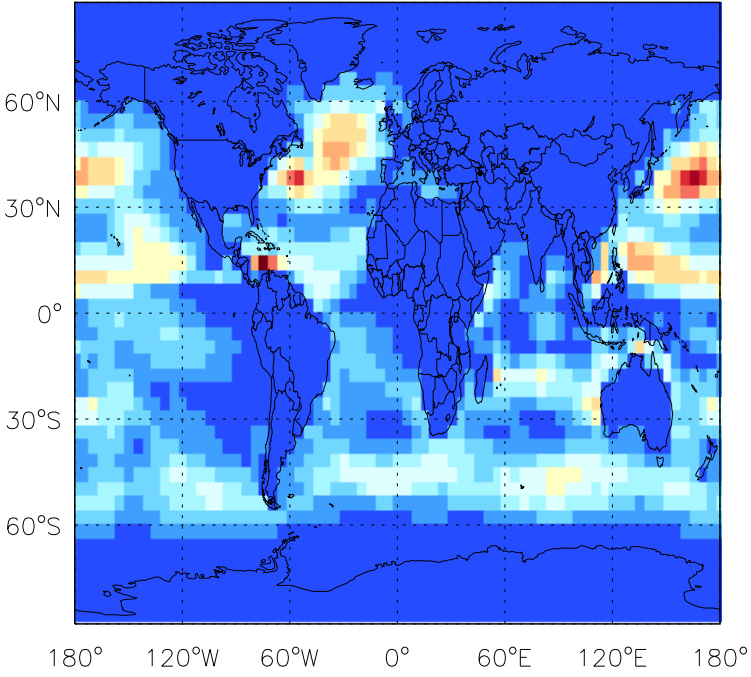

GEOS-Chem Emission Maps

v11-01d-Run1

Accum-mode sea salt emissions for Jan

v11-01f-geosfp-Run0

Accum-mode sea salt emissions for Jan

v11-01g-Run0

Accum-mode sea salt emissions for Jan

GEOS-Chem Emission Maps

v11-01d-Run1

Coarse-mode sea salt emissions for Jan

v11-01f-geosfp-Run0

Coarse-mode sea salt emissions for Jan

v11-01g-Run0

Coarse-mode sea salt emissions for Jan