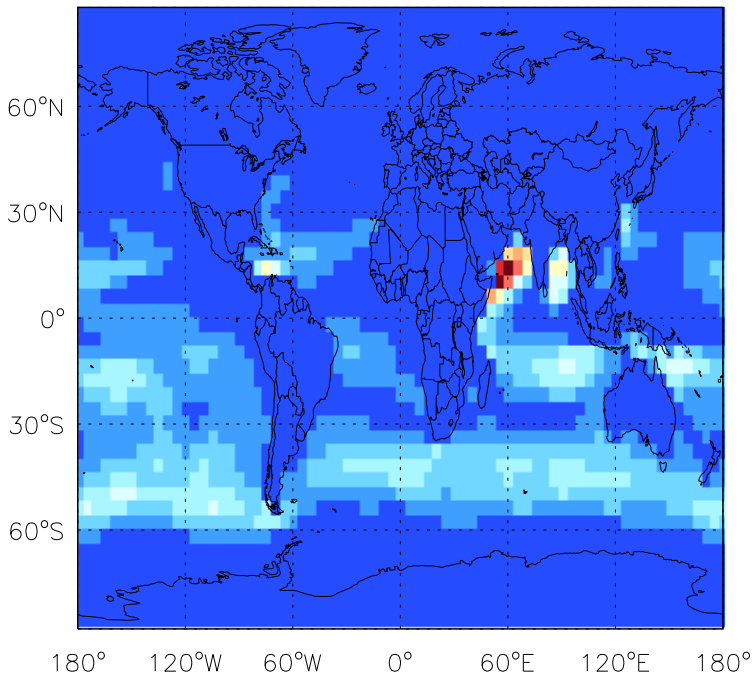

GEOS-Chem Emission Maps

v11-01d-Run1

Accum-mode sea salt emissions for Jul

v11-01f-geosfp-Run0

Accum-mode sea salt emissions for Jul

v11-01g-Run0

Accum-mode sea salt emissions for Jul

GEOS-Chem Emission Maps

v11-01d-Run1

Coarse-mode sea salt emissions for Jul

v11-01f-geosfp-Run0

Coarse-mode sea salt emissions for Jul

v11-01g-Run0

Coarse-mode sea salt emissions for Jul