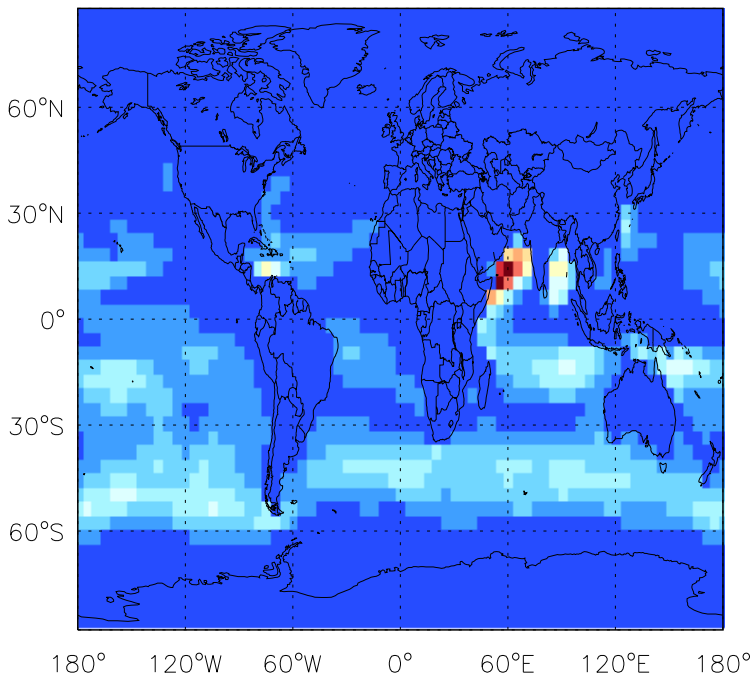

GEOS-Chem Emission Maps

v11-01d-Run1

Accum-mode sea salt emissions for Jul

v11-01f-geosfp-Run0

Accum-mode sea salt emissions for Jul

v11-01g-Run0

Accum-mode sea salt emissions for Jul

GEOS-Chem Emission Maps

v11-01d-Run1

Coarse-mode sea salt emissions for Jul

v11-01f-geosfp-Run0

Coarse-mode sea salt emissions for Jul

v11-01g-Run0

Coarse-mode sea salt emissions for Jul