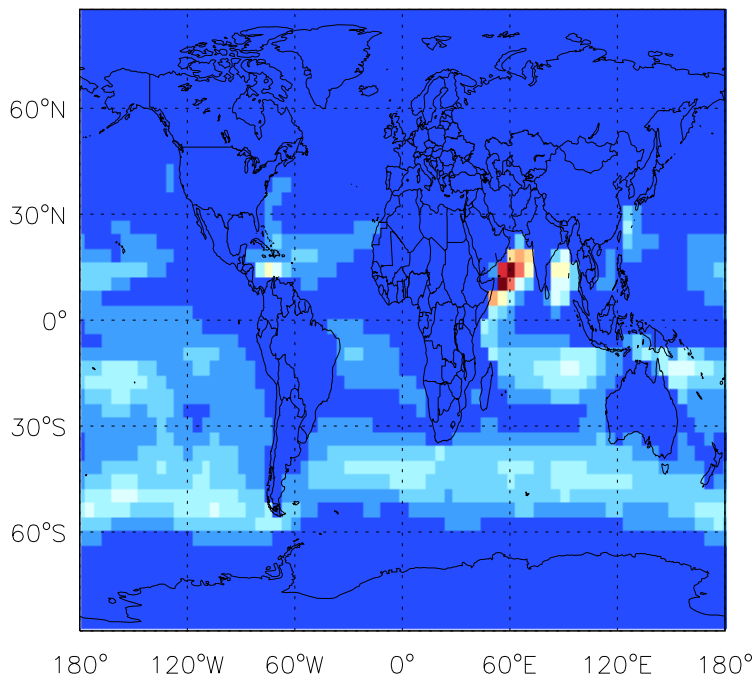

GEOS-Chem Emission Maps

v11-01d-Run1

Accum-mode sea salt emissions for Jul

v11-01f-geosfp-Run0

Accum-mode sea salt emissions for Jul

v11-01g-Run0

Accum-mode sea salt emissions for Jul

GEOS-Chem Emission Maps

v11-01d-Run1

Coarse-mode sea salt emissions for Jul

v11-01f-geosfp-Run0

Coarse-mode sea salt emissions for Jul

v11-01g-Run0

Coarse-mode sea salt emissions for Jul