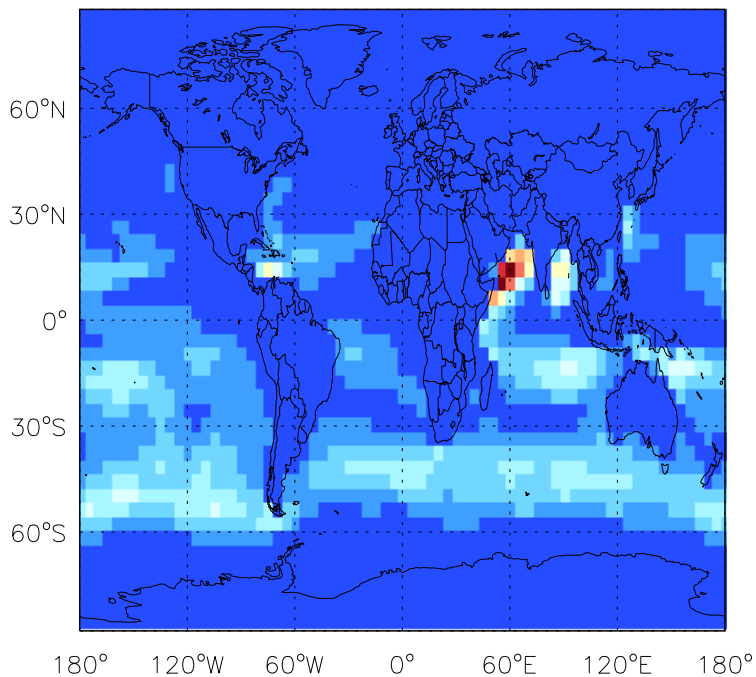

GEOS-Chem Emission Maps

v11-01d-Run1

Accum-mode sea salt emissions for Jul

v11-01f-geosfp-Run0

Accum-mode sea salt emissions for Jul

v11-01g-Run0

Accum-mode sea salt emissions for Jul

GEOS-Chem Emission Maps

v11-01d-Run1

Coarse-mode sea salt emissions for Jul

v11-01f-geosfp-Run0

Coarse-mode sea salt emissions for Jul

v11-01g-Run0

Coarse-mode sea salt emissions for Jul