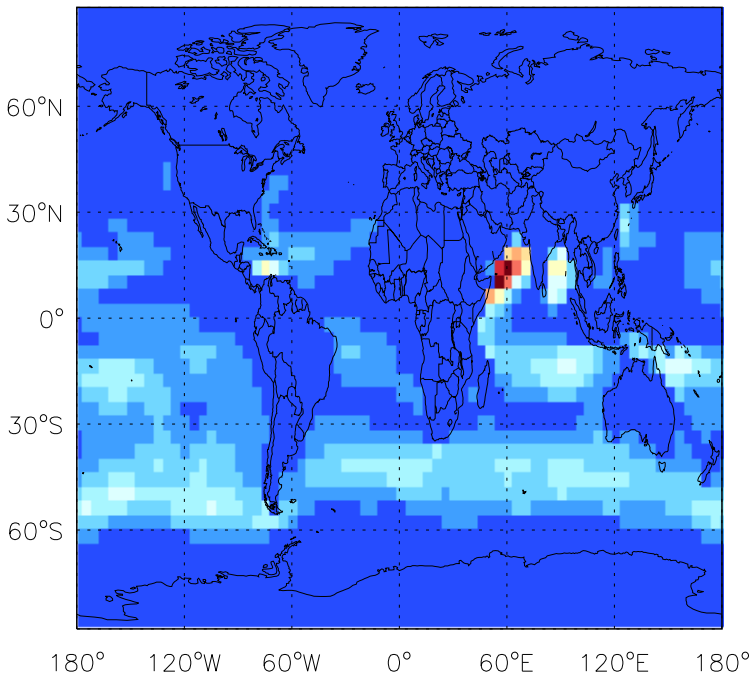

GEOS-Chem Emission Maps

v11-01d-Run1

Accum-mode sea salt emissions for Jul

v11-01f-geosfp-Run0

Accum-mode sea salt emissions for Jul

v11-01g-Run0

Accum-mode sea salt emissions for Jul

GEOS-Chem Emission Maps

v11-01d-Run1

Coarse-mode sea salt emissions for Jul

v11-01f-geosfp-Run0

Coarse-mode sea salt emissions for Jul

v11-01g-Run0

Coarse-mode sea salt emissions for Jul