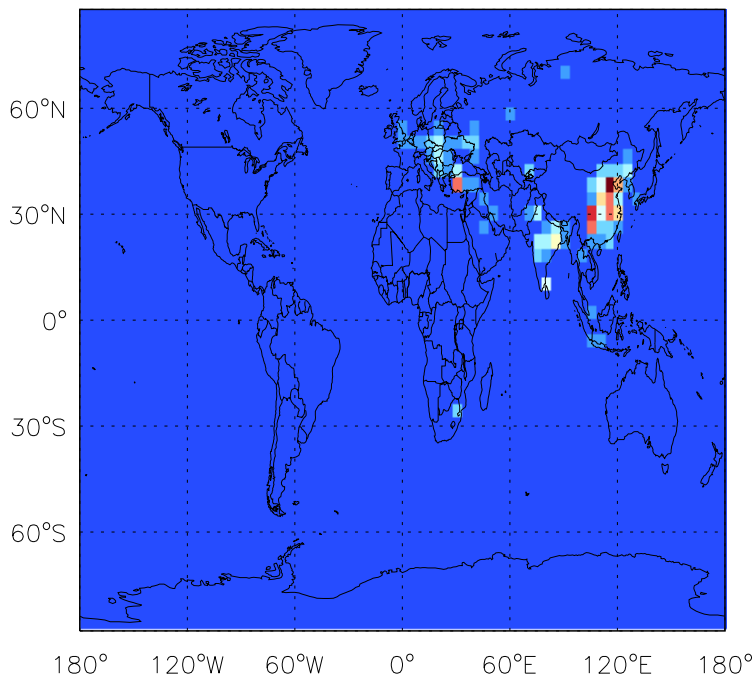

GEOS-Chem Emission Maps

v11-01d-Run1

S04 anthro+biof emissions for Jan

0.00e+00 1.41e+06 2.82e+06kg S

v11-01f-geosfp-Run0

S04 anthro+biof emissions for Jan

0.00e+00 1.41e+06 2.82e+06kg S

v11-01g-Run0