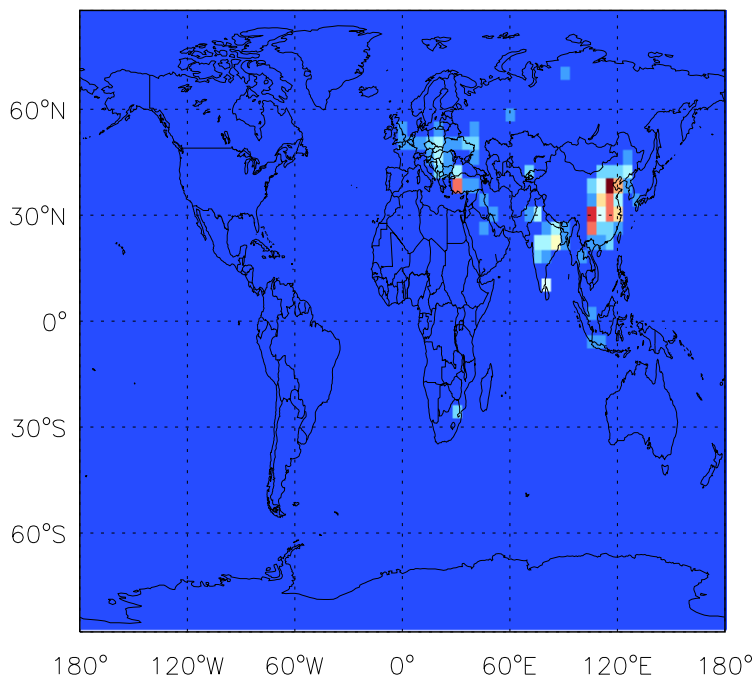

0.00e+00 1.41e+06 2.82e+06kg S