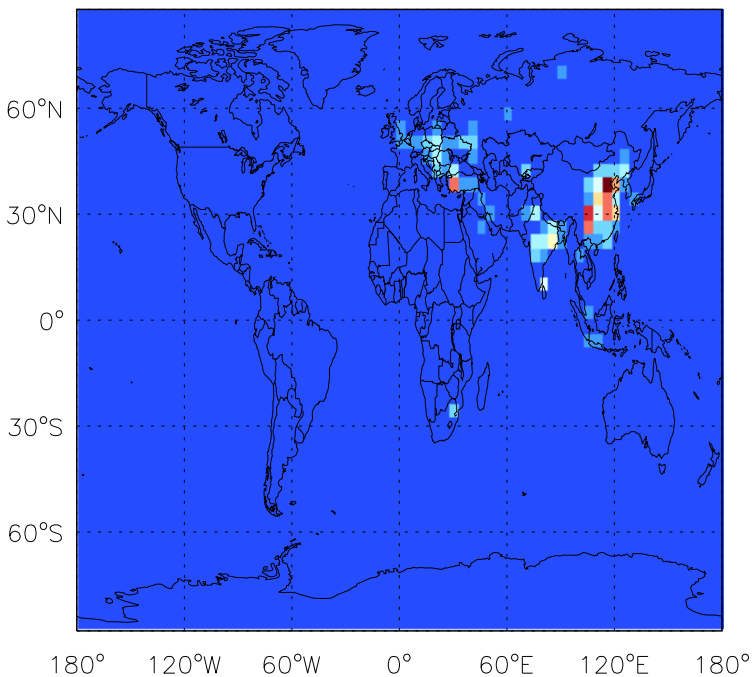

GEOS-Chem Emission Maps

v11-01d-Run1

S04 anthro+biof emissions for Jan

0.00e+00 1.41e+06 2.82e+06kg S

v11-01f-geosfp-Run0

S04 anthro+biof emissions for Jan

0.00e+00 1.41e+06 2.82e+06kg S

v11-01g-Run0