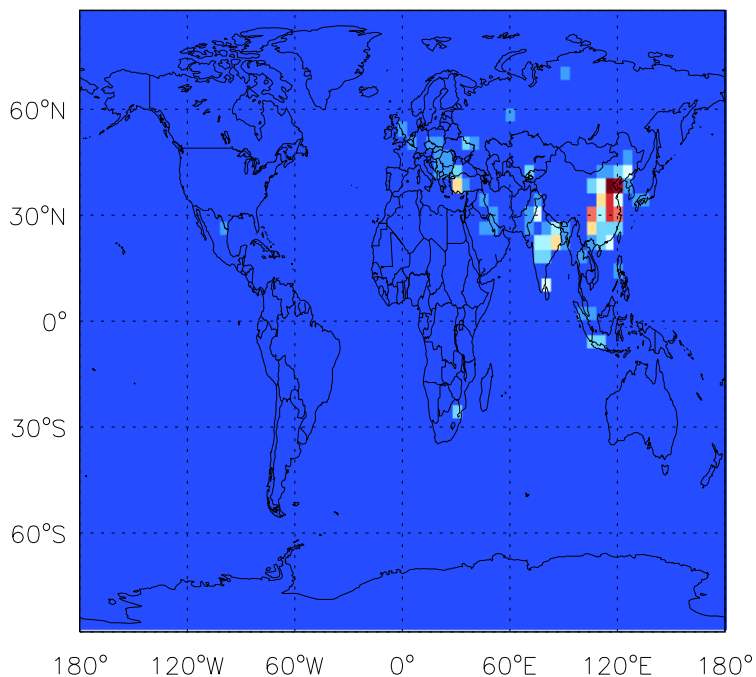

GEOS-Chem Emission Maps

v11-01d-Run1

S04 anthro+biof emissions for Jul

0.00e+00 1.19e+06 2.37e+06kg S

v11-01f-geosfp-Run0

S04 anthro+biof emissions for Jul

0.00e+00 1.19e+06 2.37e+06kg S

v11-01g-Run0

S04 anthro+biof emissions for Jul

0.00e+00 1.19e+06 2.37e+06kg S