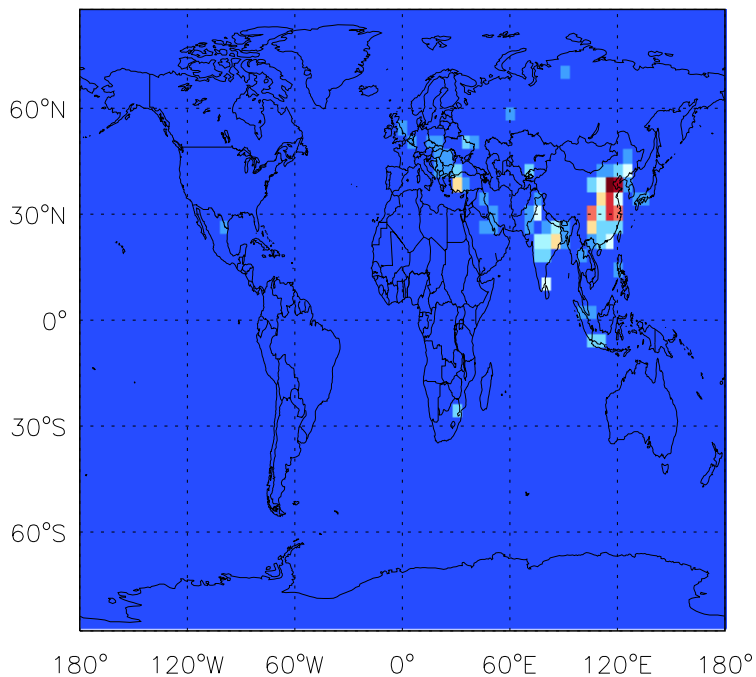

GEOS-Chem Emission Maps

v11-01d-Run1

S04 anthro+biof emissions for Jul

0.00e+00 1.19e+06 2.37e+06kg S

v11-01f-geosfp-Run0

S04 anthro+biof emissions for Jul

0.00e+00 1.19e+06 2.37e+06kg S

v11-01g-Run0

S04 anthro+biof emissions for Jul

0.00e+00 1.19e+06 2.37e+06kg S