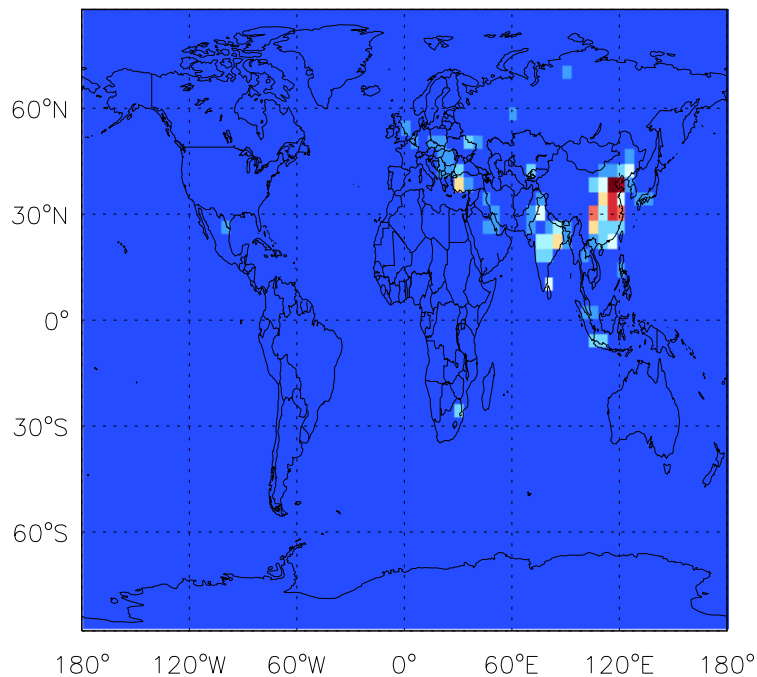

GEOS-Chem Emission Maps

v11-01d-Run1

S04 anthro+biof emissions for Jul

0.00e+00 1.19e+06 2.37e+06kg S

v11-01f-geosfp-Run0

S04 anthro+biof emissions for Jul

0.00e+00 1.19e+06 2.37e+06kg S

v11-01g-Run0

S04 anthro+biof emissions for Jul

0.00e+00 1.19e+06 2.37e+06kg S