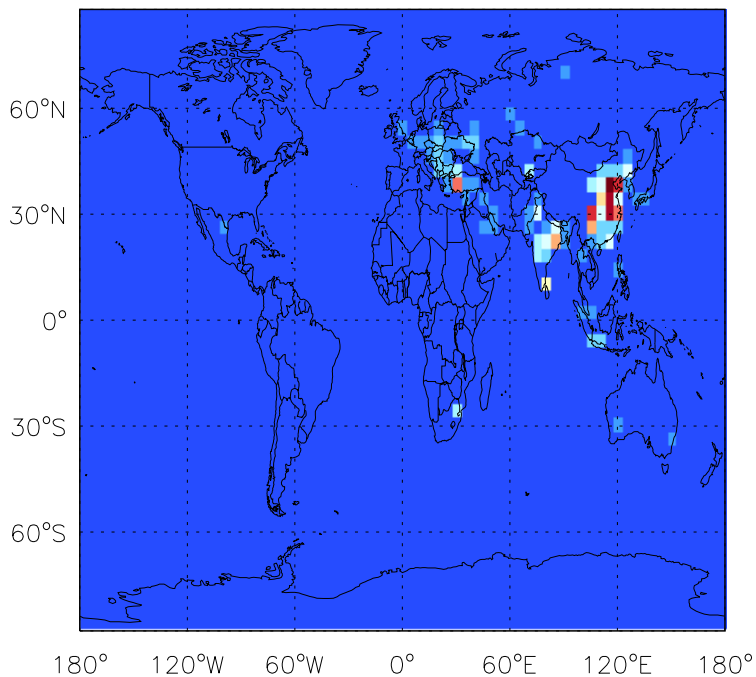

GEOS-Chem Emission Maps

v11-01d-Run1

S04 anthro+biof emissions for Oct

0.00e+00 1.07e+06 2.15e+06kg S

v11-01f-geosp-Run0

S04 anthro+biof emissions for Oct

0.00e+00 1.07e+06 2.15e+06kg S

v11-01g-Run0