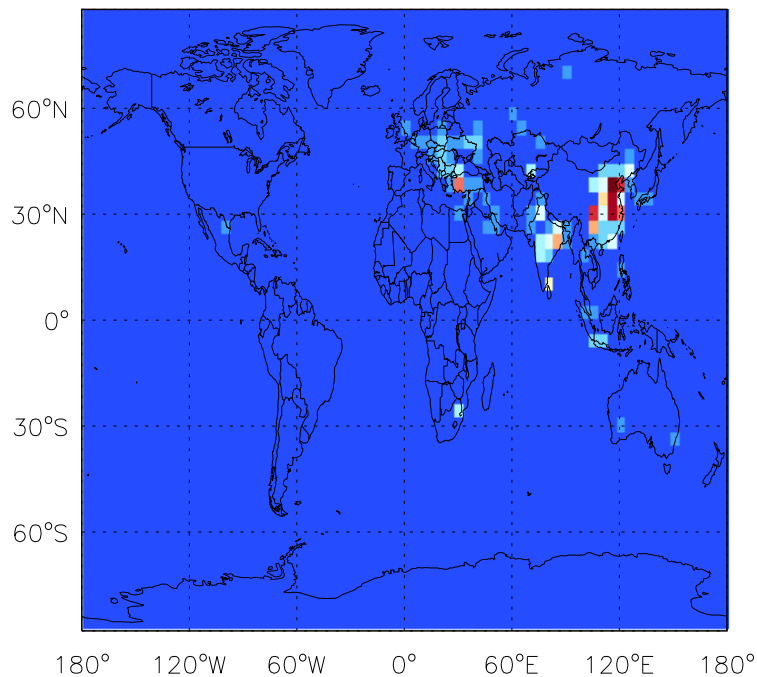

GEOS-Chem Emission Maps

v11-01d-Run1

S04 anthro+biof emissions for Oct

0.00e+00 1.07e+06 2.15e+06kg S

v11-01f-geosp-Run0

S04 anthro+biof emissions for Oct

0.00e+00 1.07e+06 2.15e+06kg S

v11-01g-Run0