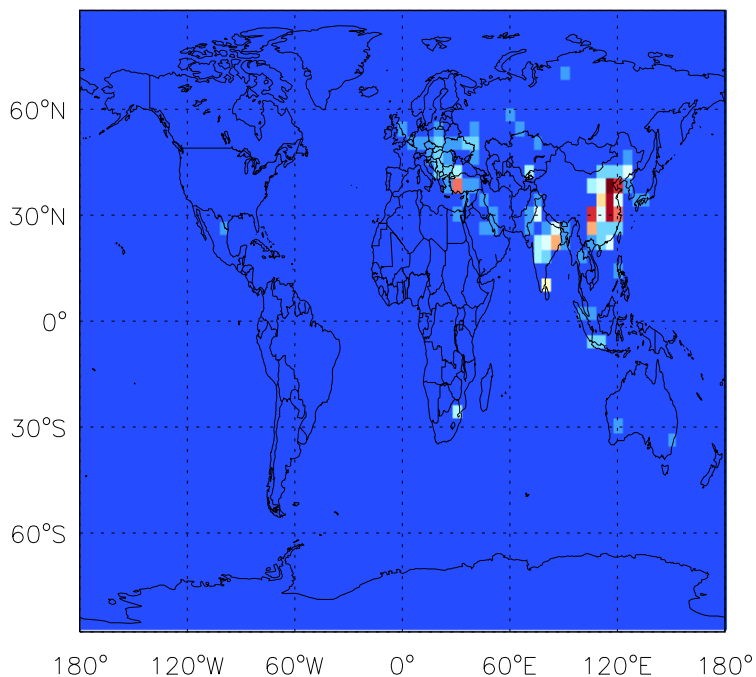

0.00e+00 1.07e+06 2.15e+06kg S