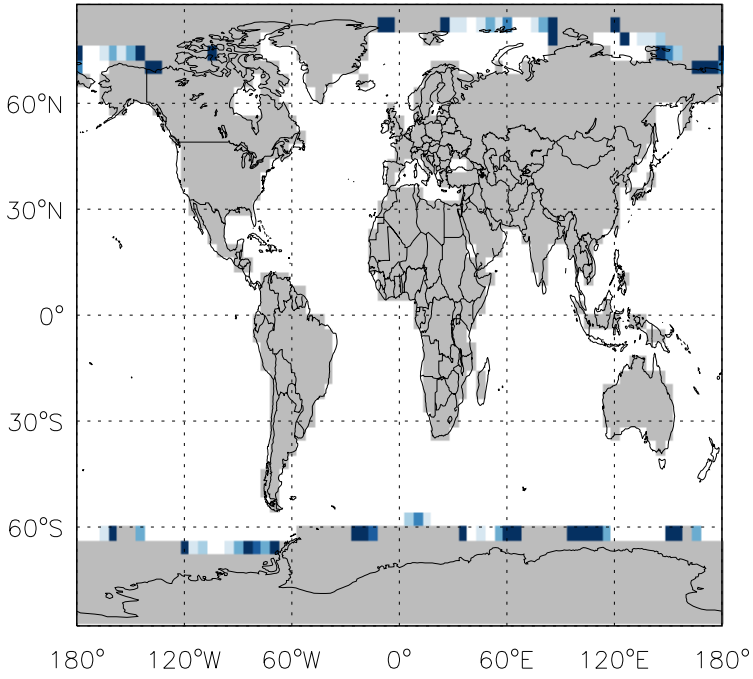

GEOS-Chem Emission Ratio Maps

v11-01g-Run0 / v11-01d-Run1

Ratio: DMS biogenic emissions for Jul

v11-01g-Run0 / v11-01f-geosp-Run0

Ratio: DMS biogenic emissions for Jul