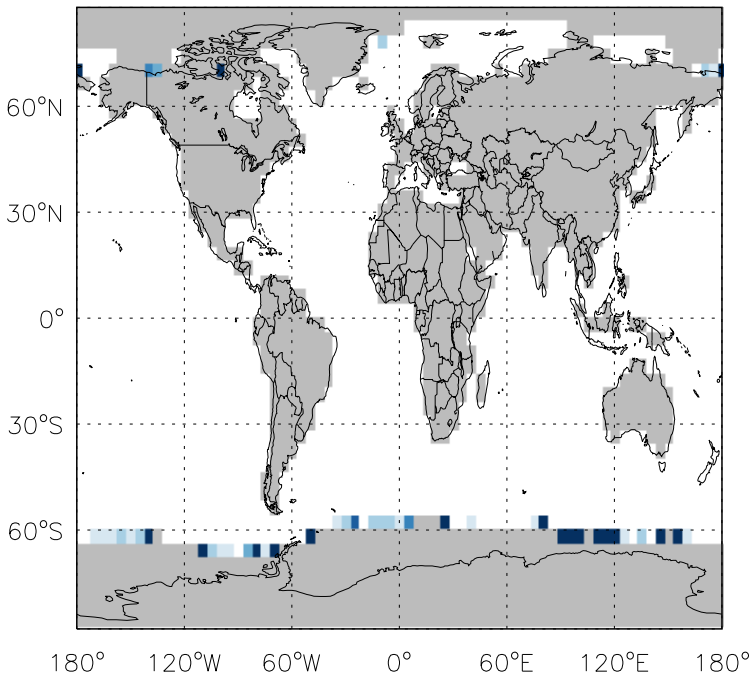

GEOS-Chem Emission Ratio Maps

v11-01g-Run0 / v11-01d-Run1

Ratio: DMS biogenic emissions for Oct

v11-01g-Run0 / v11-01f-geosp-Run0

Ratio: DMS biogenic emissions for Oct