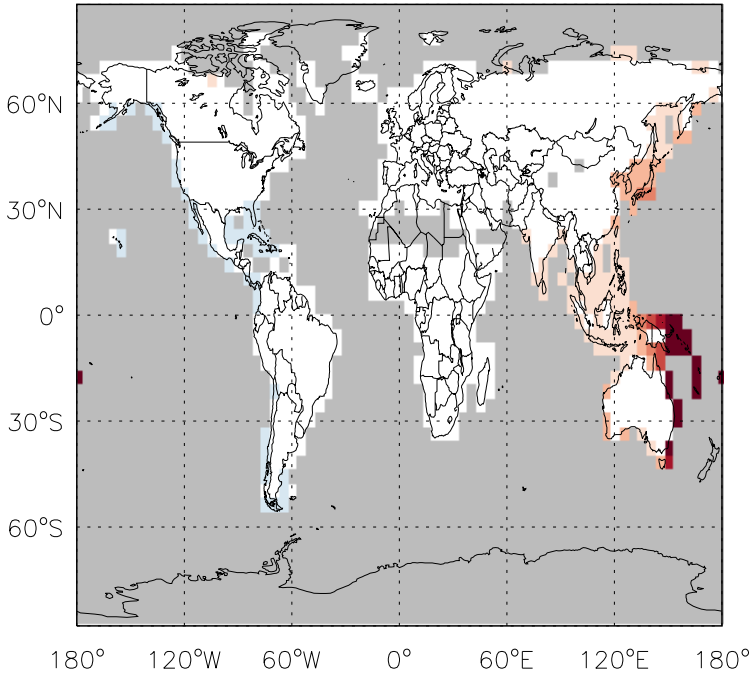

GEOS-Chem Emission Ratio Maps

v11-01g-Run0 / v11-01d-Run1

Ratio: ISOP biogenic emissions for Apr

v11-01g-Run0 / v11-01f-geosp-Run0

Ratio: ISOP biogenic emissions for Apr